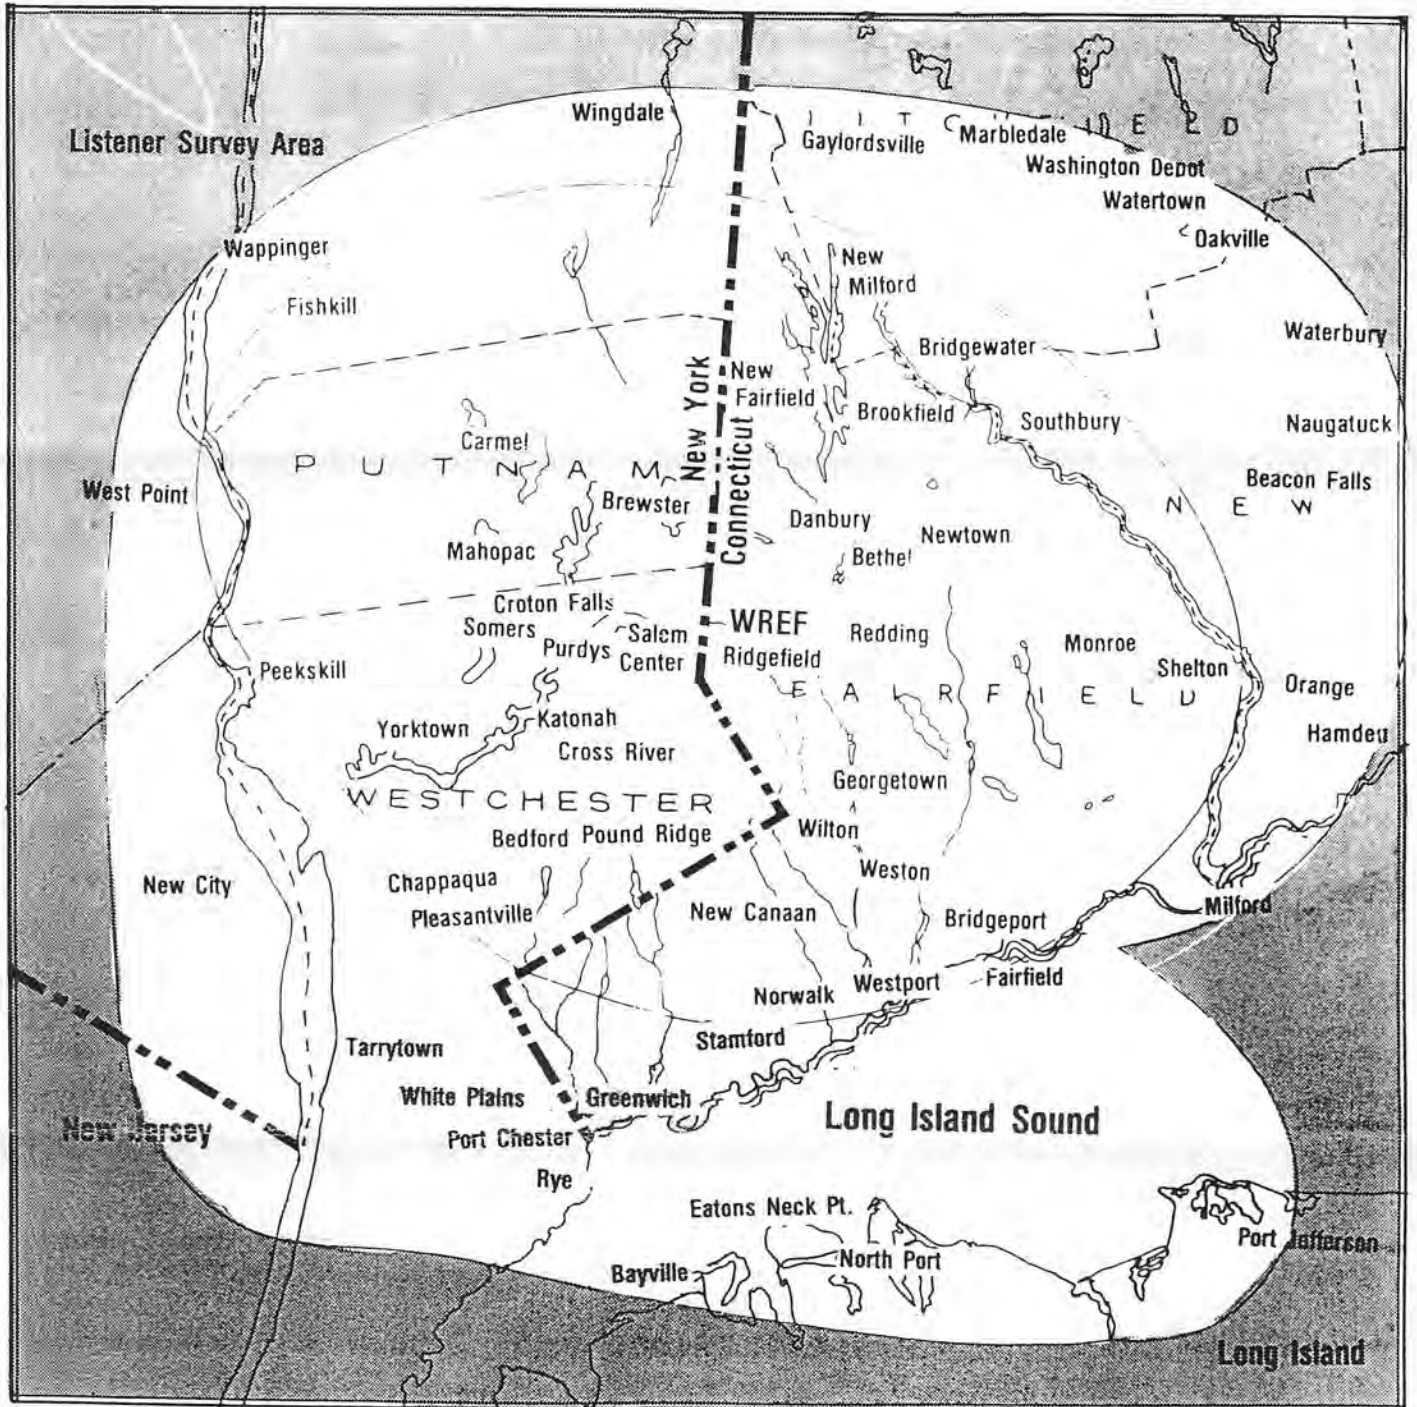

*Delivering affluent Fairfield,
Westchester and Putnam Counties*