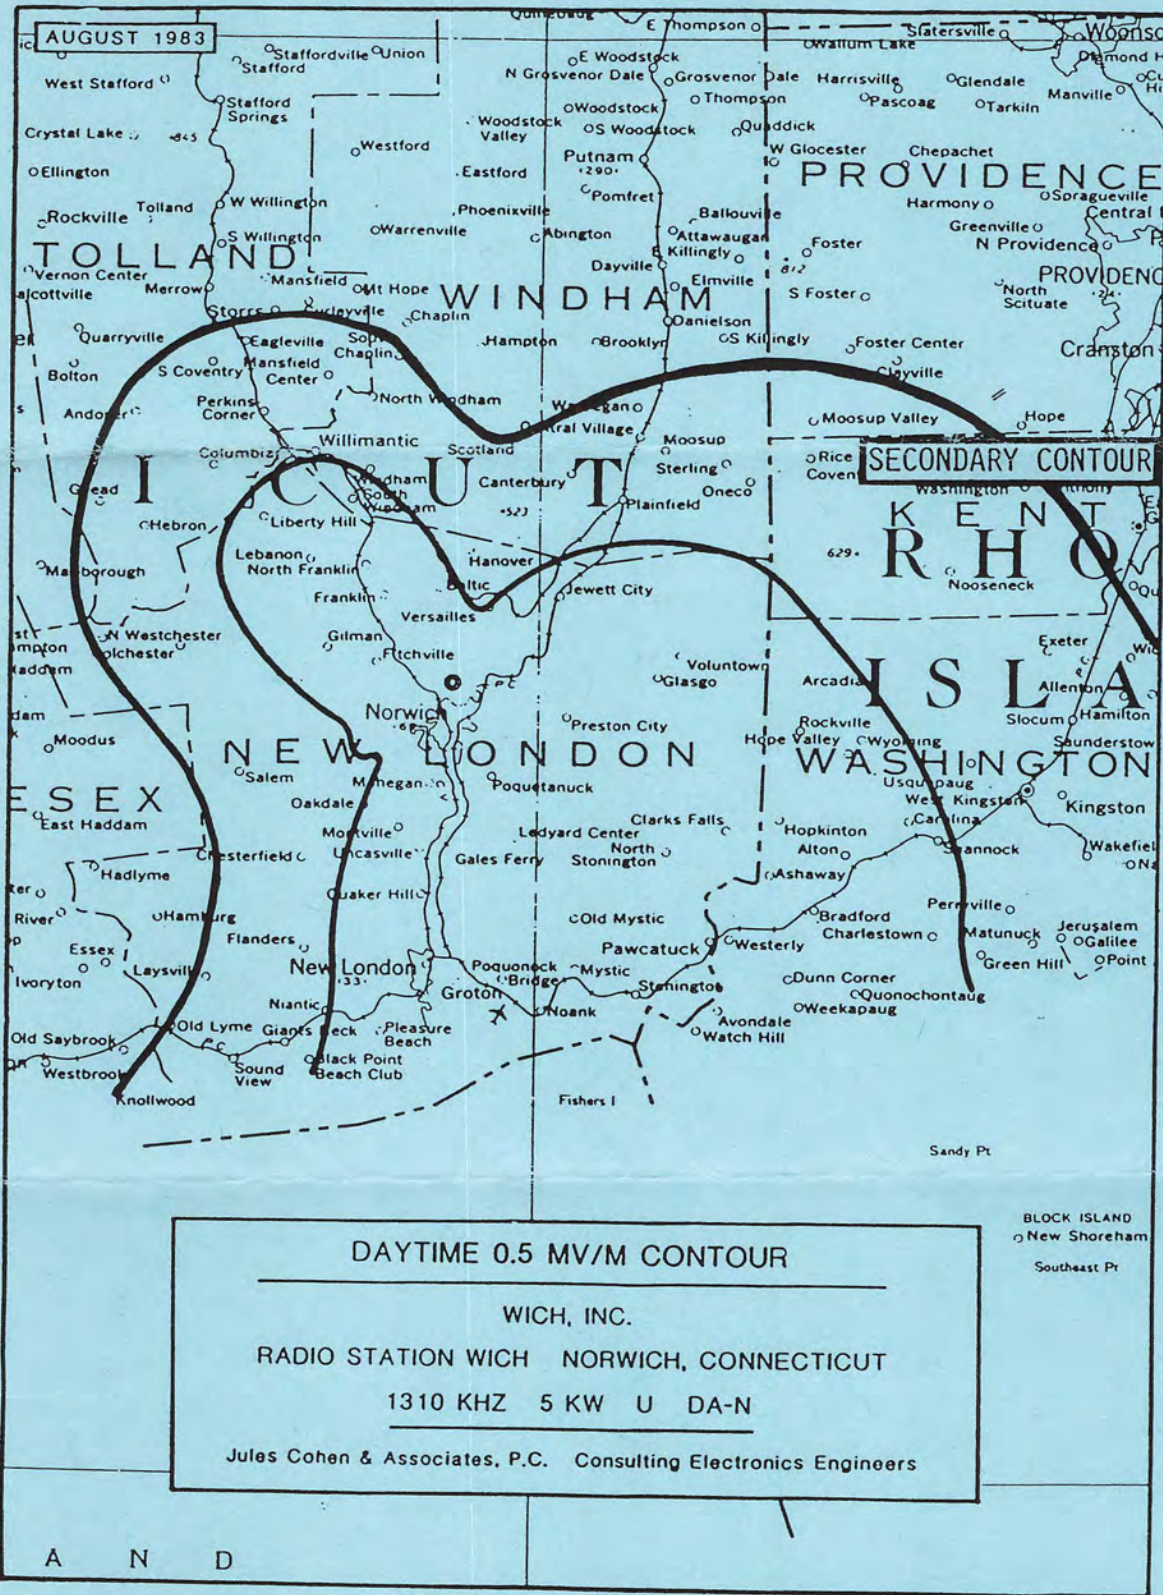

WICH-1310

August 28, 1995

Mr. Phil Greenspan
101 Forge Lane
Marshfield MA 02050

Dear Phil:

Please consider this letter as **verification** of reception of **WICH Radio** on **April 25, 1995**. We've checked the information you provided on your QSL report with our program logs and find the information accurate.

WICH broadcasts with 5 kw day & night with separate directional patterns. We utilize three towers in-line with a height of 351 feet above ground. Our main transmitter is a Rockwell-Collins 828-E-1. Our auxillary transmitter is a Gates BC-5P-2 5-kw. Our daytime pattern is primarily east-southeast with a lobe to the northwest. Our night array is strictly south-southeast. (Minus the lobe to the northwest. WICH operates 24-hours a day with a "full-service" format with local personalities and a heavy local news committment. (Three full-time newspeople). At night and overnight, we broadcast "Talknet" programming which includes the Bruce Williams Show and Jim Bohannon.

JJR/jjr encl.

Coverage Map

WICH-1310

WICH-1310