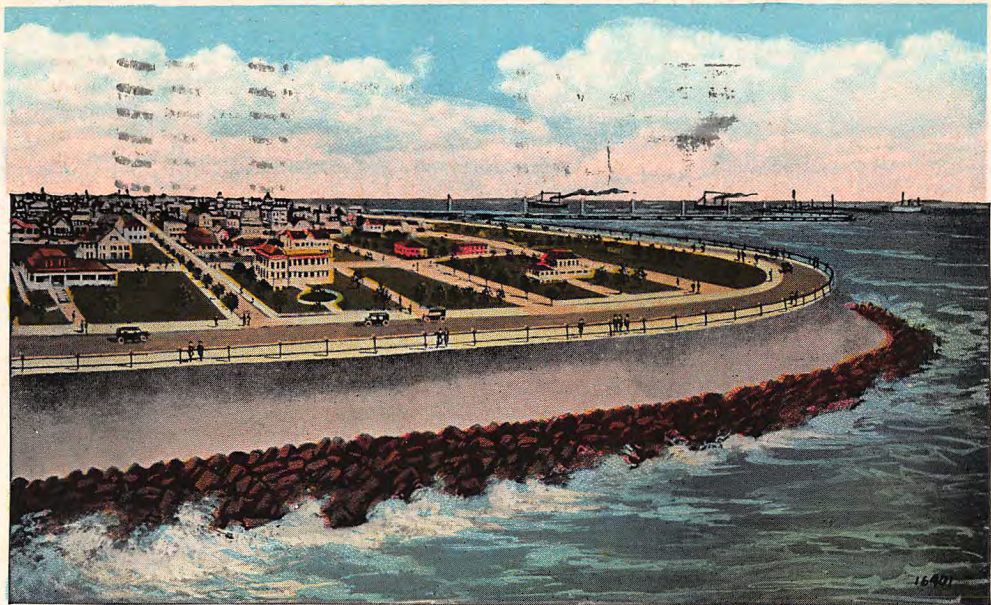

SEA WALL, GALVESTON, TEX.

KELLY

TWO CENTS
for foreign

POST
CARD

GAULES
DEC 15
4 30 PM
1931
TEXAS

THIS SIDE IS FOR THE ADDRESS

David G. Thomas
26 th. St. Ferry Co
Proctorville, O.

THIS SPACE FOR WRITING