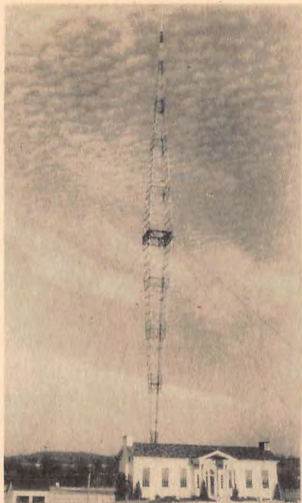

Sincerely yours,

Radio Station WSM

Bonnie Barnhardt

Per: Bonnie Barnhardt

Program Director-Radio Editor.

*"Sarie and Ballie"
are heard over WSM*

AMERICA'S TALLEST TOWER ~ 878 FEET
WSM The National Life & Accident Insurance Co., Nashville, Tenn.