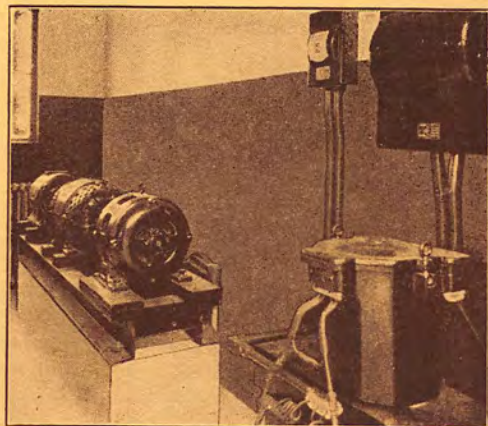

The Outlet Company
Providence, R. I.

W-J-A-R RADIO STATION 360 Meters

Illustration Shows Operating and Dynamo Rooms
500 Watt

Western Electric Equipment

Program Schedule—Station W-J-A-R

10-11 A. M.

1:05-2:00 P. M.