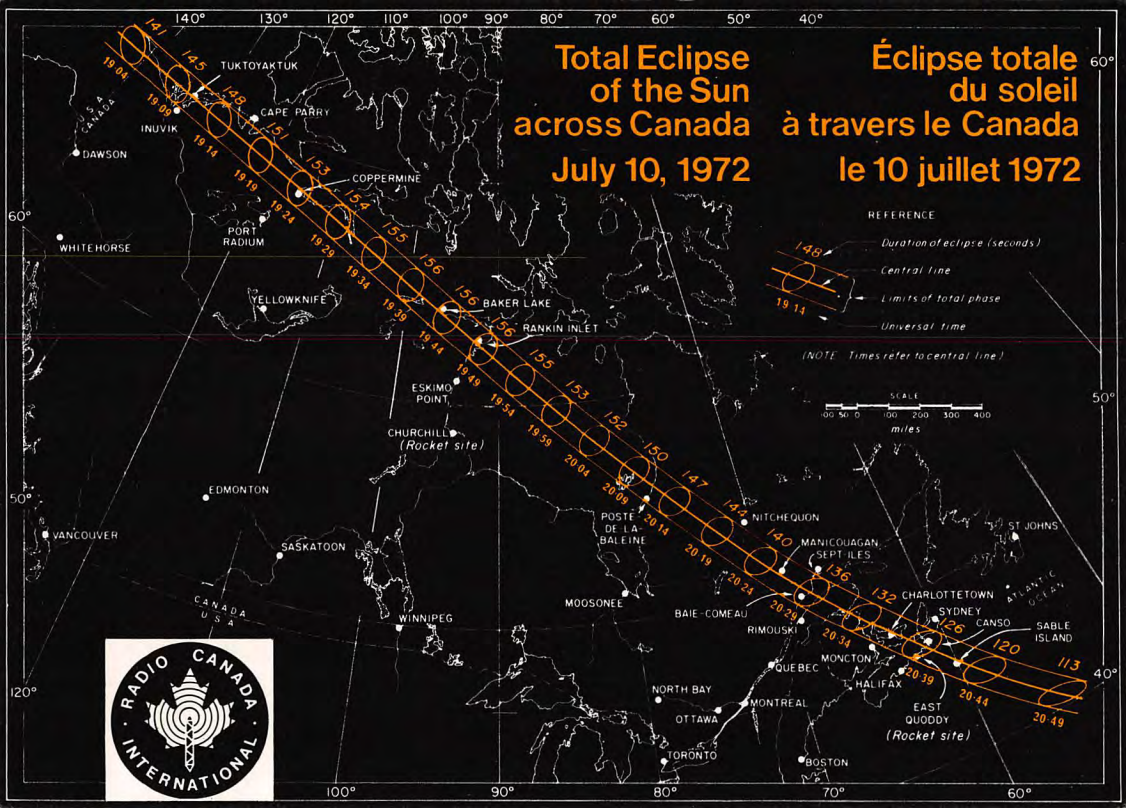

Total Eclipse of the Sun across Canada July 10, 1972

Éclipse totale du soleil à travers le Canada le 10 juillet 1972

REFERENCE

(NOTE: Times refer to central line)

We are pleased to verify your report on the reception of Radio Canada International.