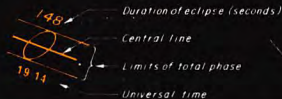

Total Eclipse of the Sun across Canada July 10, 1972

Éclipse totale du soleil à travers le Canada le 10 juillet 1972

REFERENCE

(NOTE: Times refer to central line)

We are pleased to verify your report on the reception of Radio Canada International.