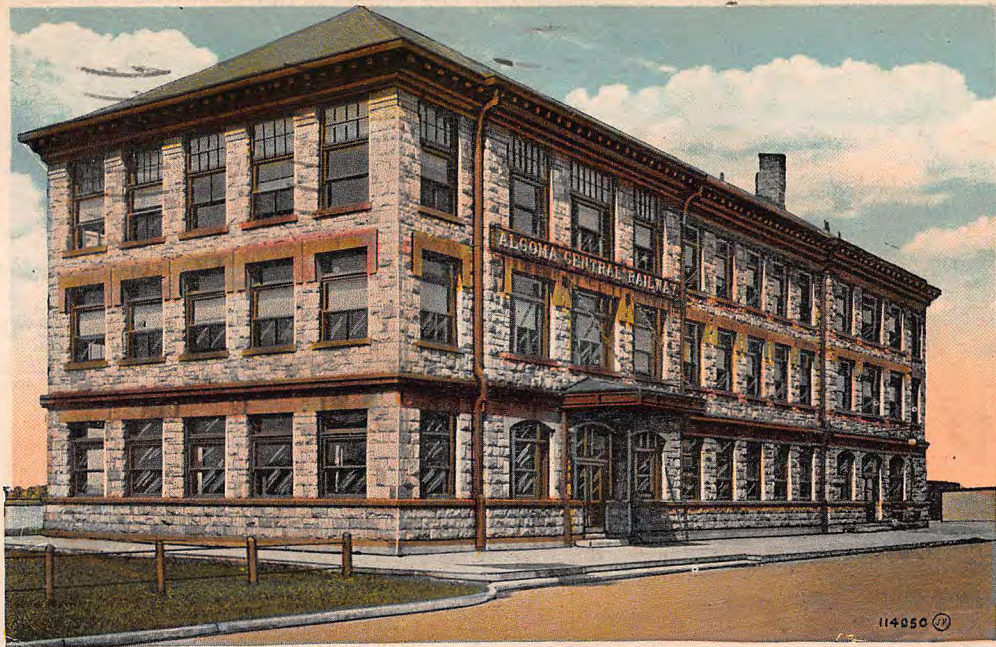

ALGOMA CENTRAL RAILWAY STATION, NEAR SAULT STE. MARIE, ONT., CANADA.

114050 (P)

Correspondence

POST CARD

THROUGHOUT THE WORLD.

Address Only

verification of  
Jan 12/36 BX

C J I C

WINDSOR HOTEL - PHONE 360  
SAULT STE. MARIE, CANADA

Jackie Kirby

David F. Thomas  
Proctorville  
Ohio  
U.S.A.