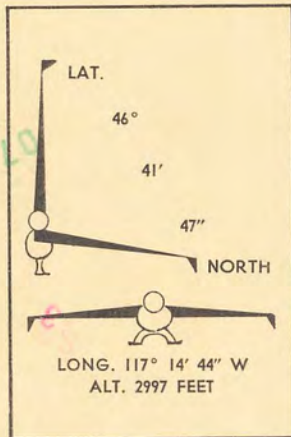

WASHINGTON STATE UNIVERSITY RADIO
PULLMAN, WASHINGTON 99163

THIS CONFIRMS
ADDRESSEE HAS
RECEIVED OUR
SIGNAL ON

KWSU

XMTR BTA-5T RCA
ANT. $\frac{5}{8}$ WAVE SERIES FED

LONG. $117^{\circ} 14' 44''$ W
ALT. 2997 FEET