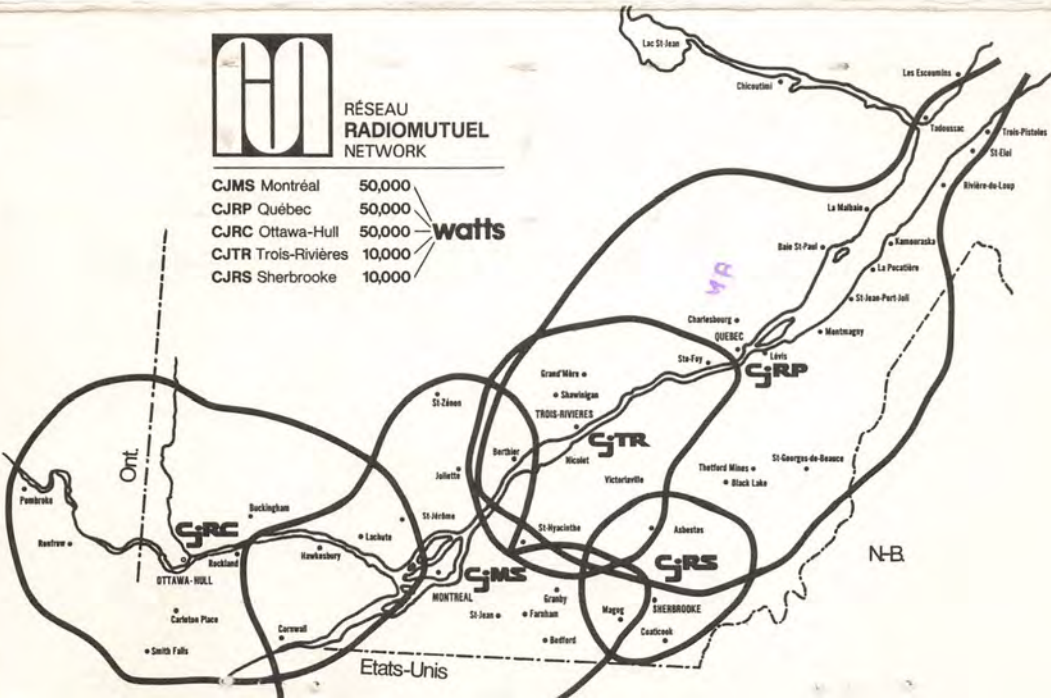

6 8107

Ernest J. Waples
1416 Frederick Avenue,
Ottawa, Quebec

MAINTENANT
50,000
WATTS

RÉSEAU
RADIOMUTUEL
NETWORK

CJMS Montréal	50,000	watts
CJRP Québec	50,000	
CJRC Ottawa-Hull	50,000	
CJTR Trois-Rivières	10,000	
CJRS Sherbrooke	10,000	

RÉSEAU RADIOMUTUEL NETWORK

- CJMS** Studio: 1700 rue Berri, Montréal, Qué. H2L 4E8
Emetteur (transmitter): St-Mathieu de Laprairie
1280 KHZ-50KW-DA-2-Class(e) 111
Antennes (antennas): 7 tours (towers): 4 jour (day), 6 nuit (night)
hauteur (height): 208' (97.3°).
En ondes (on air) 23/4/54; 24 hres/jour (24 hours/day).
- CJRS** Studio: 2655 ouest, rue King, Sherbrooke, Qué. J1L 1C1
Emetteur (transmitter): Chemin Ste-Catherine, Rock Forest
1510 KHZ-10KW-DA-2-Class(e) 11
Antennes (antennas): 4 tours (towers): 2 jour (day), 4 nuit (night)
hauteur (height): 163' (90°).
En ondes (on air) 11/09/67; 24 hres/jour (24 hours/day).
- CJRC** Studio: 681 Chemin Belfast, Ottawa, Ontario. K1G 0Z4.
Emetteur (transmitter): Manotik Station
1150 KHZ-50/5KW-DA-2-Class(e) 111
Antennes (antennas): 4 tours (towers): 4 jour (day), 4 nuit (night)
hauteur (height): 200' (84°).
En ondes (on air) 3/6/68; 24 hres/jour (24 hours/day).
- CJTR** (CKTR 1150 KHZ) Studio: 1350 Place Royale, Trois-Rivières. G9A 4J4
Emetteur (transmitter): Nicolet
1140 KHZ-10KW-DA-2-Class(e) 11
Antennes (antennas): 6 tours (towers): 2 jour (day), 6 nuit (night)
hauteur (height): 200' (91.8°).
En ondes (on air) 6/2/54; 24 hres/jour (24 hours/day).
- CJRP** (CJLR) Studio: 1300 boul. Laurier, Sillery, Qué. G1S 1L8
Emetteur (transmitter): St-Nicolas
1060 KHZ-50/10KW-DA-2-Class(e) 11
Antennes (antennas): 3 tours (towers): 2 jour (day), 3 nuit (night)
hauteur (height): 250' (97°).
En ondes (on air) 12/11/59; 24 hres/jour (24 hours/day).