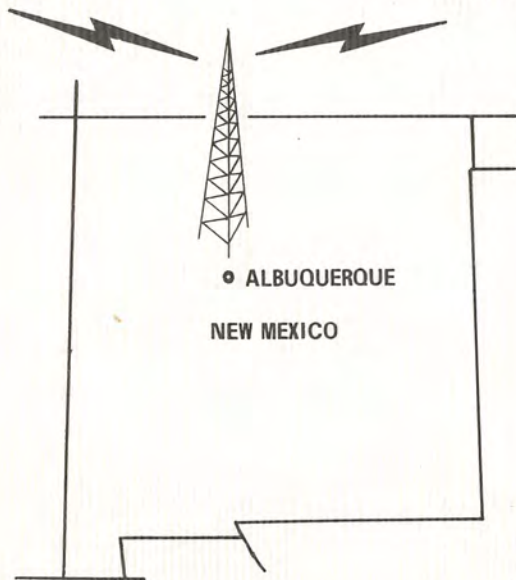

ALBU KR·KE RADIO

610 AM

OWNED BY WKY TELEVISION SYSTEM INC.

5000 WATTS NON-DIRECTIONAL DAY

5000 WATTS DIRECTIONAL NIGHT

with most of our power beamed north and south

Confirming your reception report of March 3, 1976
between the hours of 12:26 and 12:47 AM, MST

KRKE

P.O. BOX 737

ALBUQUERQUE, NEW MEXICO 87103

PHONE (505) 765-5600