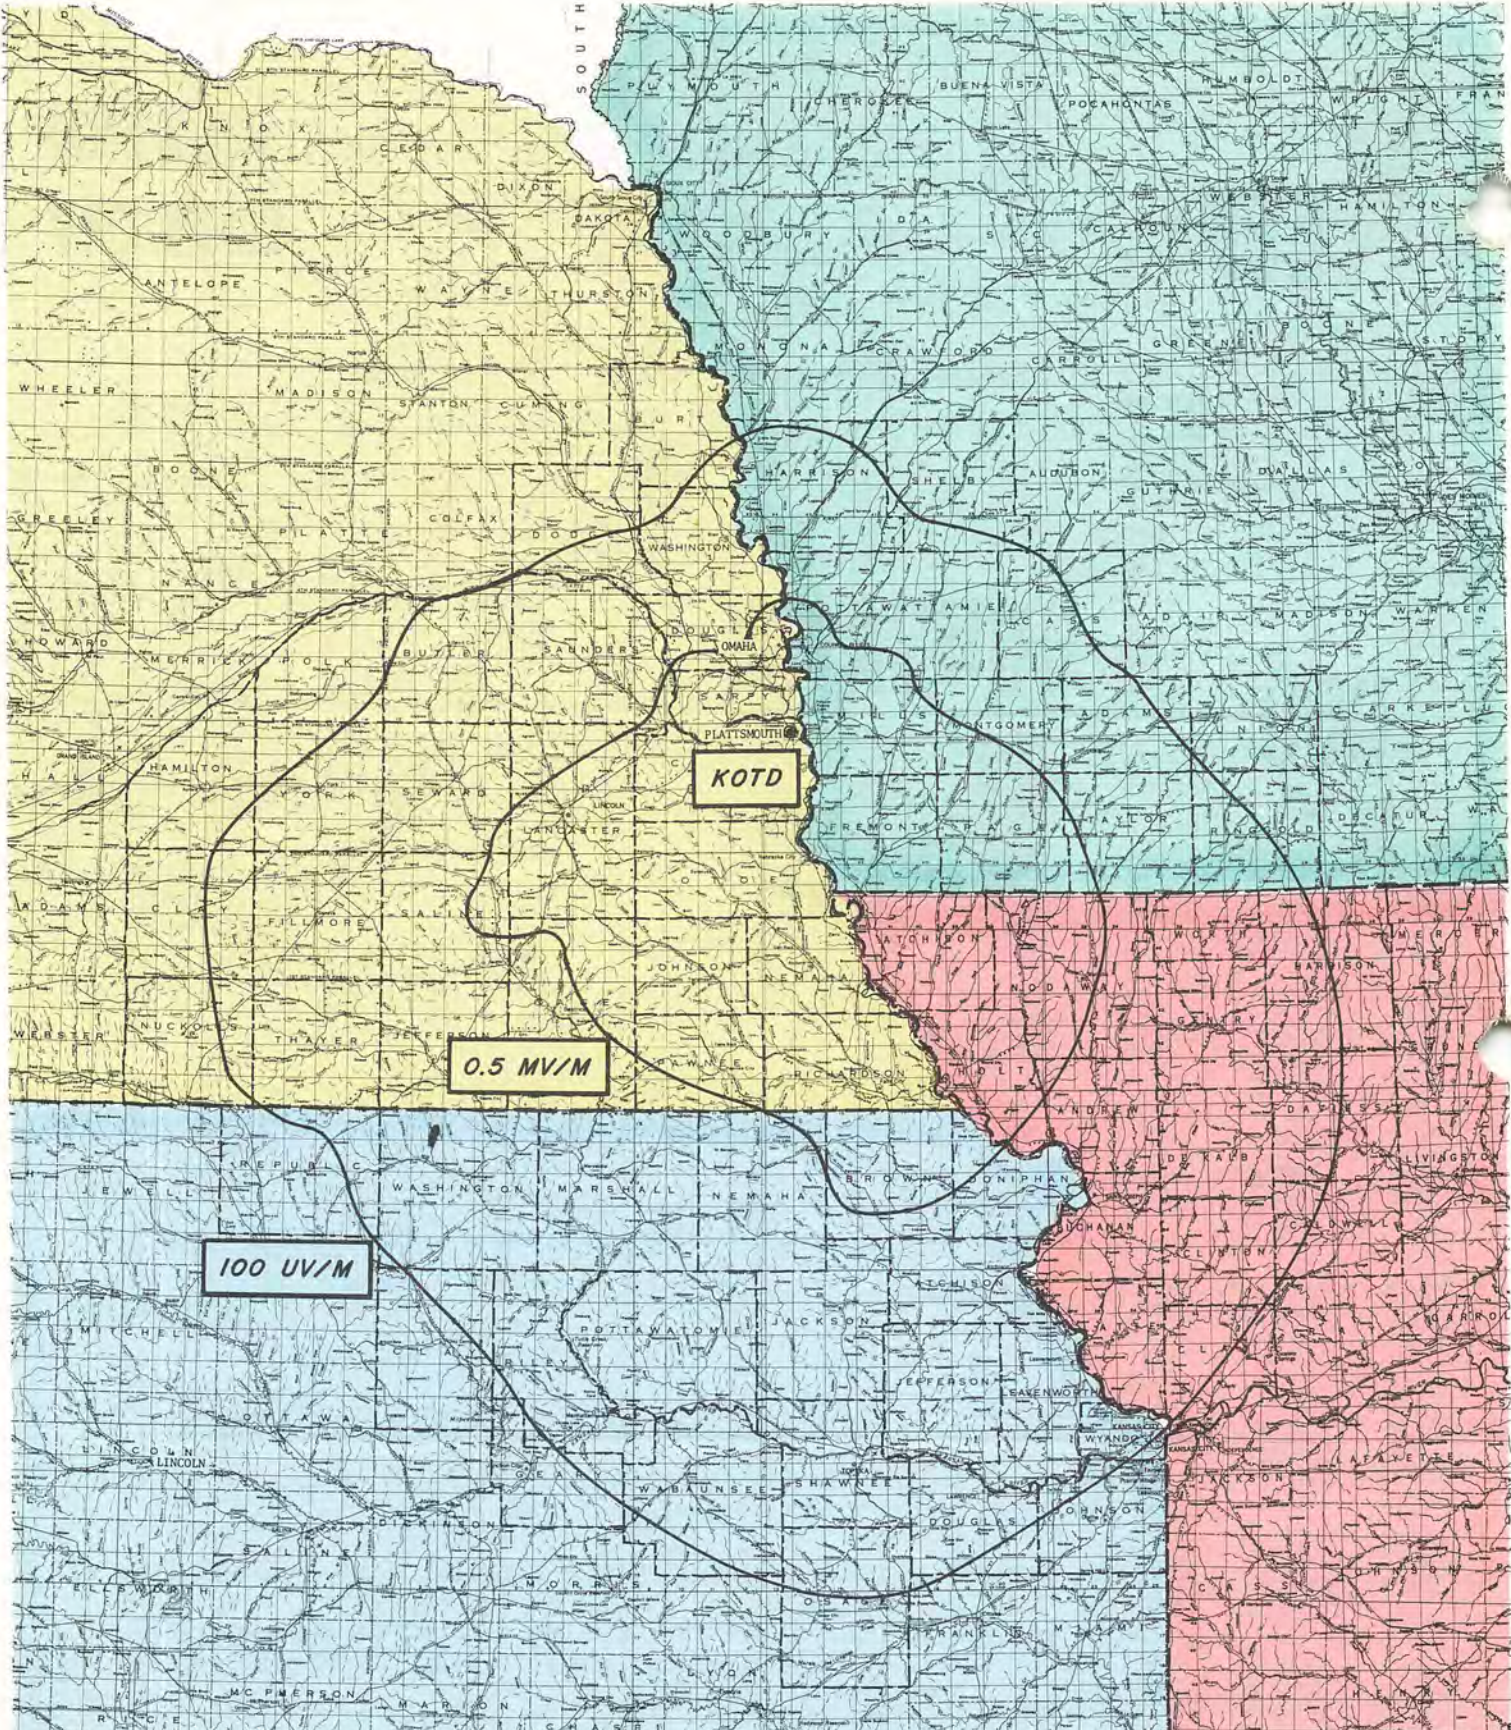

- NEWS** - 5 Minutes of Local, Regional and National News on the Hour.
3 Minutes of State and National News (In Headline Form) on The Half Hour.
- WOMENS NEWS** - Monday Through Saturday10:05 a.m.
- WEATHER** - At 15 Past The Hour and 15 Before The Hour....3 Minutes in Duration.
- SPORTS** - Local, Regional and National Summary. 7:30 a.m. - 12:30 p.m. - 5:30 p.m.
- SWAP SHOP** - Items To Buy, Sell and Trade. 9:30 to 10:00 a.m. Monday Through Saturday. 10:00 a.m. to 10:05 a.m. Swap Shop Wrap-up.
- FARM MARKET** - Chicago, Omaha and Regional Livestock Market Reports. 7:20 a.m. - 12:20 p.m.
- STOCK MARKET** - Dow Jones and New York Stock Averages and Other Pertinent Business News at 10:20 a.m. - 12:20 P.M. - 3:20 p.m. and 5:20 p.m. (5:20 p.m. report will be omitted during short months)
- CALENDAR OF EVENTS** - Church, Club and Social News From The Area - 8:10 a.m. - 10:10 a.m. 12:10 p.m. and 5:10 p.m. (5:10 p.m. will be omitted in short months)
- POLKA TIME** - 11:30 a.m. to 12 Noon - Monday Through Saturday - Sunday 12:30 p.m. to 1:30 p.m.
- OFFUTT REPORT** - News From Offutt Air Base - 7:50 a.m. and 4:50 p.m.
- TOPS IN POPS** - Top Forty Hits - 3:30 p.m. to 4:30 p.m.

COVERAGE CONTOURS - OCTOBER 1970

Clear Channel 1000 k.c.
KOTD
 "Your Countrypolitan Voice"
 Box 509 - Plattsmouth, Nebr.

CONTOUR	AREA (SQ. MI.)	TOTAL POPULATION
0.5 MV/M	8,084	750,801
100 UV/M	30,393	1,832,397