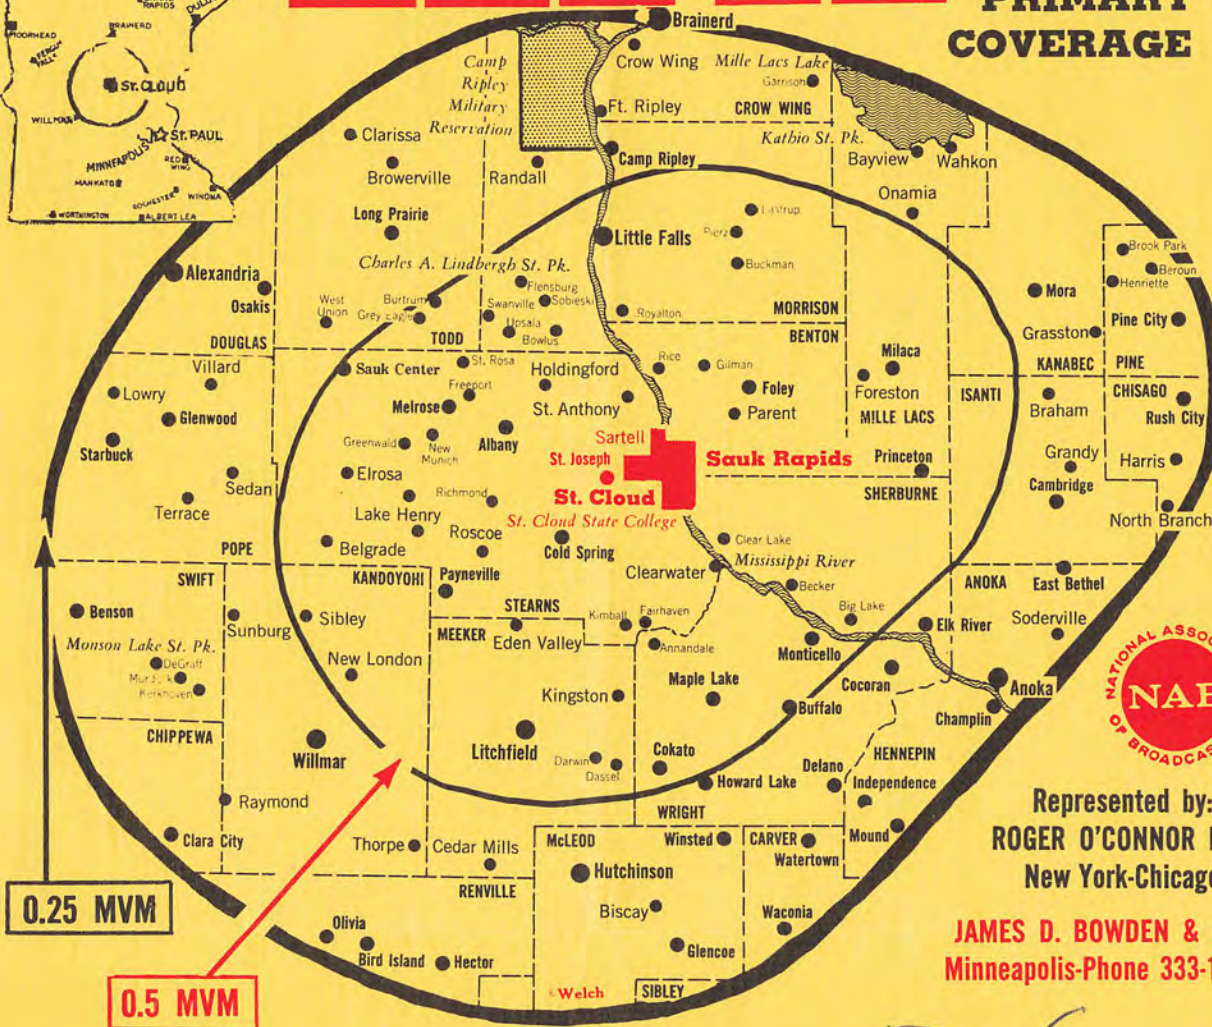

Represented by:
ROGER O'CONNOR INC.
New York-Chicago

JAMES D. BOWDEN & CO.
Minneapolis-Phone 333-1496

WVAL

SAUK RAPIDS, MINNESOTA

WVAL's Transmitter is located in Sauk Rapids, across the Mississippi River, and just three miles from the "heart" of St. Cloud, Minnesota.

MARKET DATA:

	0.5 MVM Coverage	0.25 MVM Coverage
Population	214,500	486,100
Households	52,680	126,270
Radio Homes	50,750	123,540
Automobiles	78,330	173,190
Spendable Income	$277,180,000	705,253,000

RETAIL SALES:

Food Stores	$ 47,457,000	102,560,000
Drug Stores	$ 6,675,000	13,577,000
General Merchandise	$ 22,214,000	41,113,000
Apparel Stores	$ 9,020,000	18,014,000
Home Furnishings	$ 7,446,000	19,206,000
Auto Dealers	$ 41,592,000	88,125,000
Service Stations	$ 25,160,000	55,981,000
Total Retail Sales.....	$247,414,000	525,950,000

FARM DATA:

Farm Population	70,900	141,200
Farm Households	17,725	35,300
Gross Farm Income.....	$127,225,000	285,733,000

SOURCE: SRDS Consumer Data exclusively.

PREPARED BY MARKET DATA ASSOCIATES.