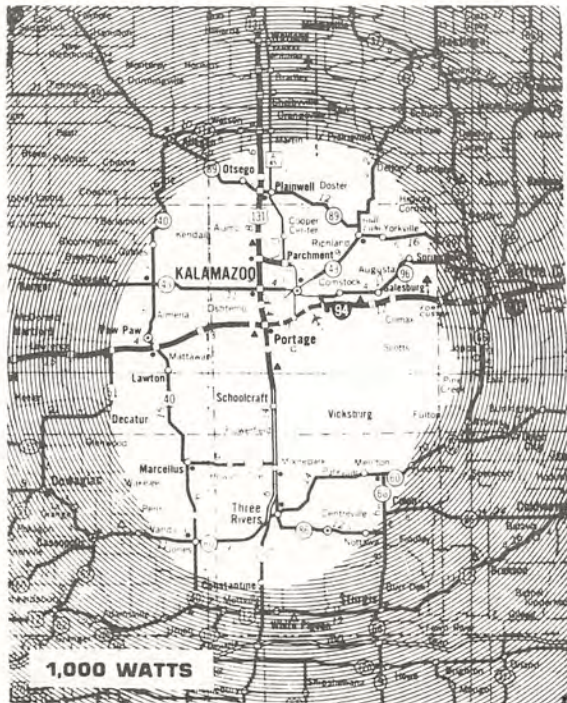

RADIO MICHIGAN, LTD.

9112 SOUTH WESTNEDGE
KALAMAZOO, MICHIGAN 49002

CITY OF LICENSE IS PORTAGE,
MICHIGAN.

DEAR LISTENER OR DX'ER

THIS IS TO CONFIRM YOUR RECENT RECEPTION REPORT OF 12/21/76
THE INFORMATION SUBMITTED IS CORRECT AND ACCURATE. WBUK OPERATES
WITH 1000 WATTS DAYTIME AND 500 WATTS PRESUNRISE SERVICE AUTHORITY.
OUR PSA IS LIMITED. THE ANTENNA FARM IS A TWO TOWER ARRAY PHASED
TO PRODUCE A NULL EASTWARD FROM OUR LOCATION. THE NULL PROTECTS
WQXR IN NEW YORK. WBUK IS OWNED BY RADIO MICHIGAN LTD. RADIO
MICHIGAN HAS OWNED WBUK FOR LESS THAN ONE YEAR.
WBUK HAS OPERATED WITH THE CALL LETTERS WTPS IN THE PAST. THE
STATION HAS BEEN ON THE AIR FOR ABOUT 10 YEARS.

THE DIAGRAM AT LEFT SHOWS OUR
COVERAGE AREA. THE MAP CRUDELY
DEPICTS THE DIRECTIONAL PATTERN
AS WELL.

THANKS FOR YOUR REPORT.

SINCERELY,

DAVID C. DOUBLEDAY

CHIEF ENGINEER