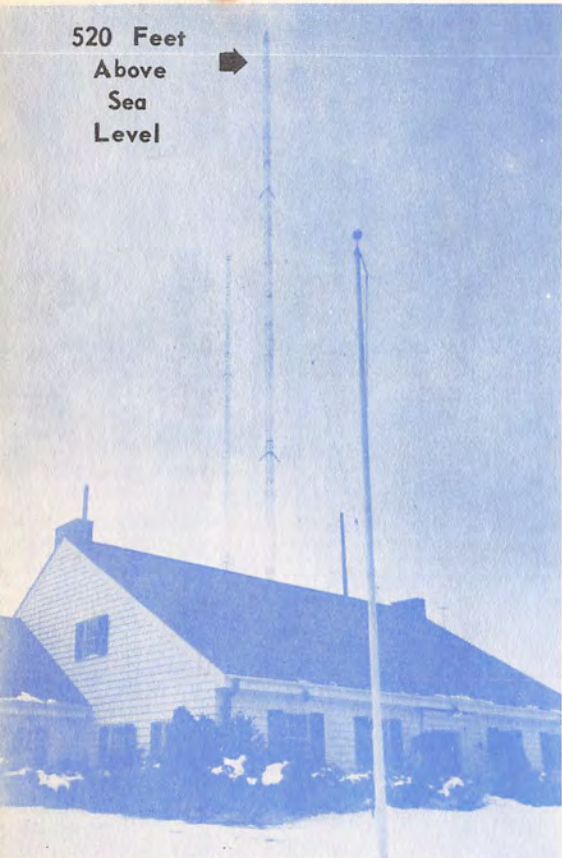

520 Feet
Above
Sea
Level

WBZ
HULL, MASS.

Please Accept This As A Confirmation of Your
Reception on *March 17, 1959* of

WESTINGHOUSE BROADCASTING STATION

WBZ

BOSTON, MASSACHUSETTS, U. S. A.

- Power 50 Kilowatts
- 1030 Kilocycles
- 291.3 Meters