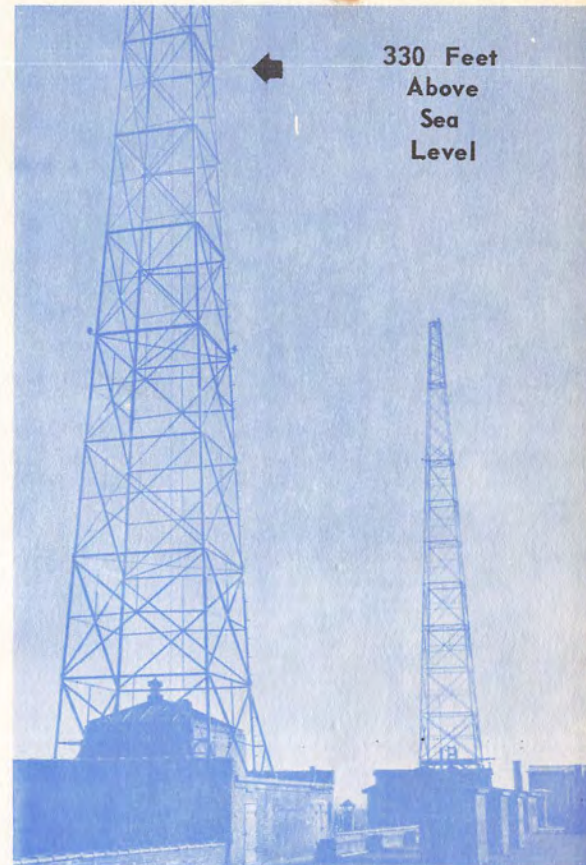

WBZ operates 24 hours a day,

signing off at 12:07 A.M. Sunday

and signing on at 5:15 A.M. Monday.

Owned and Operated by

WESTINGHOUSE BROADCASTING COMPANY, INCORPORATED

330 Feet
Above
Sea
Level

WBZA
SPRINGFIELD, MASS.