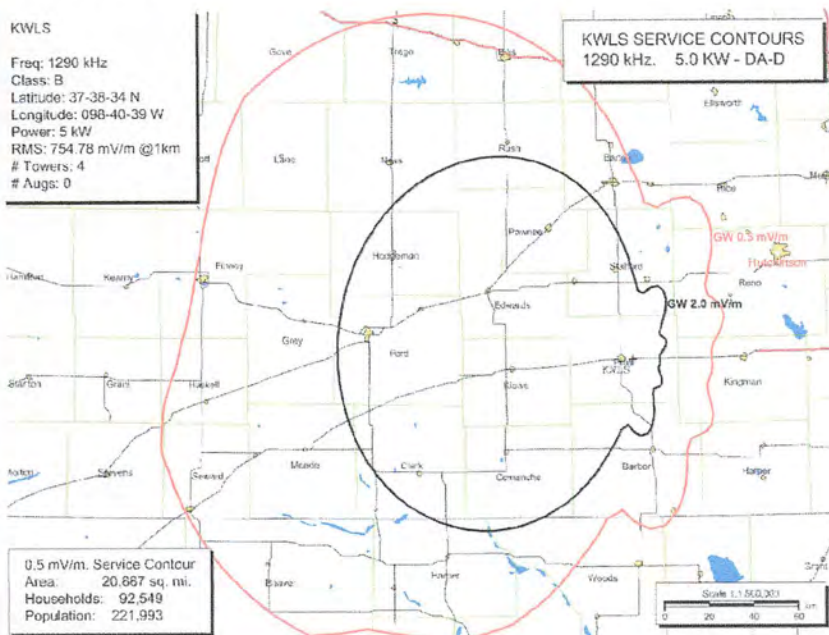

**KWLS** Pratt, KS

General Manager, Eric Strobel  
ericstrobel@waitradio.com

<b>Frequency:</b>	<b>1290 AM</b>
<b>Format:</b>	<b>OLDIES</b>
<b>Audience:</b>	<b>30+</b>
<b>Breakout:</b>	<b>48.1% MALE</b> <b>51.9% FEMALE</b>
<b>Household Income:</b>	<b>\$30,000+</b>
<b>Home Internet Access:</b>	<b>67.9%</b>
<b>Homeowner:</b>	<b>63.2%</b>