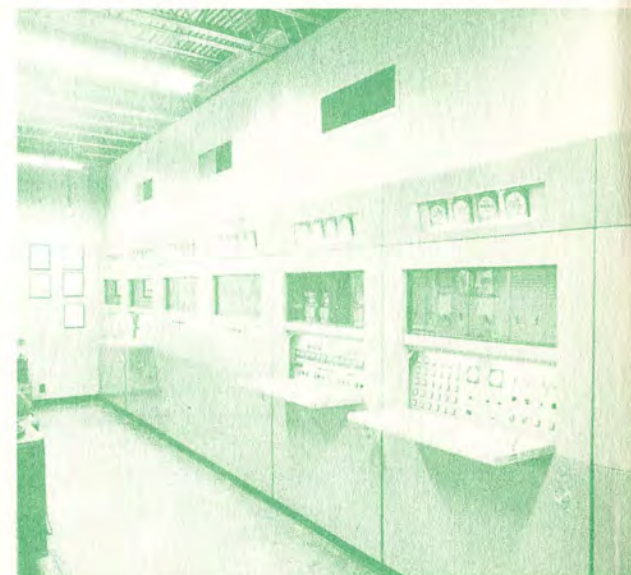

WOWO TRANSMITTER

Thank you for Listening

Harold L. Brokaw
Chief Engineer