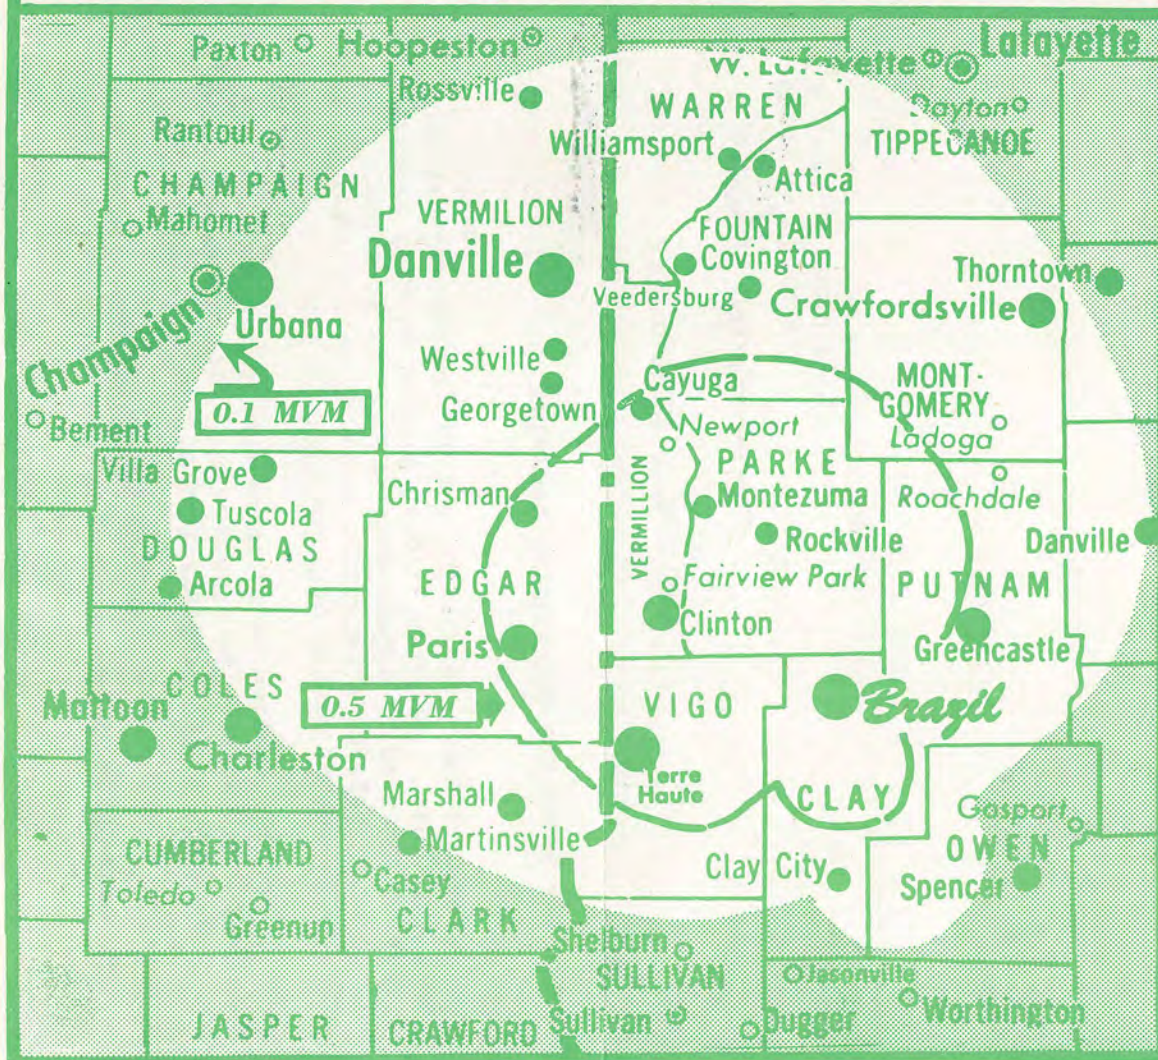

# Brazil, Indiana!

PRINTED IN U.S.A.

WBZI is 500 watt directional station, with a staff of 8 fulltime employees, with a middle of the road music policy, an extensive local news coverage as well as sports.

Brazil is a city of 8500 and Clay County is the clay center of the world with industry extensively engaged in production of ceramics of all kinds...the worlds largest industrial ceramics firm is located here..."Arkatex". Strip and mine coal is also another of the industries located in this part of Indiana.