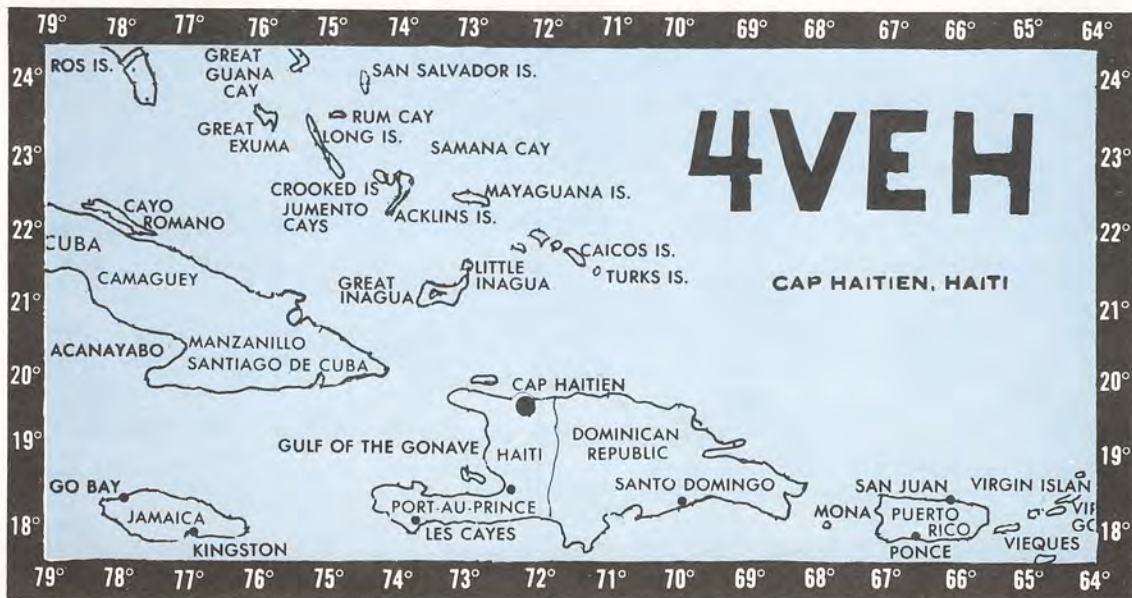

Christ died for us¹¹. Romans 5:8

11But God demonstrates His love towards us, in that while we were yet sinners,

A step forward at Radio 4VEH is the installation of a 270 ft. steel tower which replaces two 180 ft. towers. This antenna will radiate the two signals of 830 KHZ and 1035KHZ. This requires special tuning network and critical adjustment to isolate the two 10 KW transmitters which are only 205 KHZ apart. The transmitters are located at the edge of a bay just East of the city of Cap Haitien. The dense salt atmosphere works havoc with steel towers but this is offset by the added ground conductivity of such a location.

4VEH is owned and operated by The Oriental Missionary Society, with International headquarters located in Greenwood, Indiana, 46142, U.S.A. (Box A). Haiti is one of twelve fields in which The Oriental Missionary Society has established work.