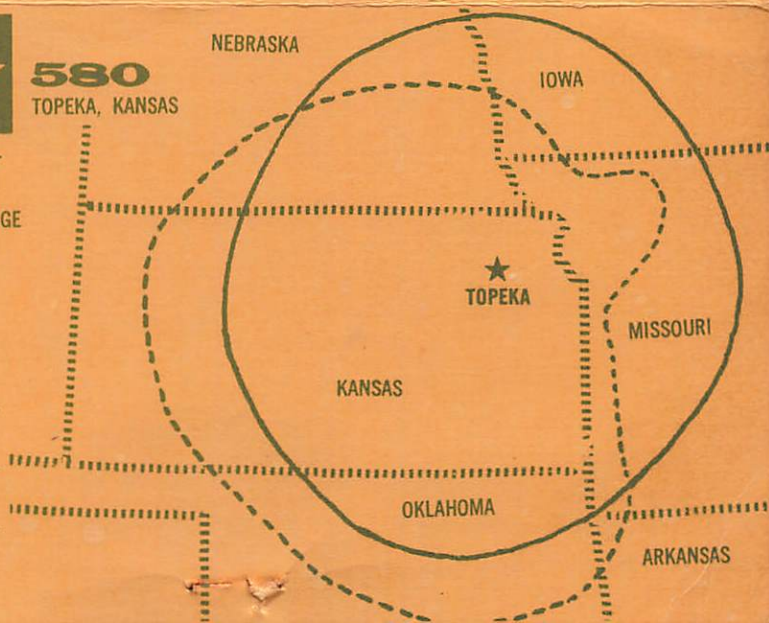

# 580/Radio

"The Voice of Kansas"

TOPEKA, KANSAS

## FACTS:

- CBS Radio Network
- 5,000 Watts Day and Night
- Non-Directional Day
- Directional Night
- Owned by Stauffer Publications, Inc.
- Established 1927

580  
TOPEKA, KANSAS

NEBRASKA

IOWA

½ Millivolt Interference —  
Free Reception Contours:

———— DAYTIME COVERAGE  
- - - - NIGHT

This Confirms  
Your DX Report

Time 8:15 A.M.

Zone CST.

Date 11-8-67

73's

67337

@offeyville, Kansas

**TOPEKA, KANSAS**