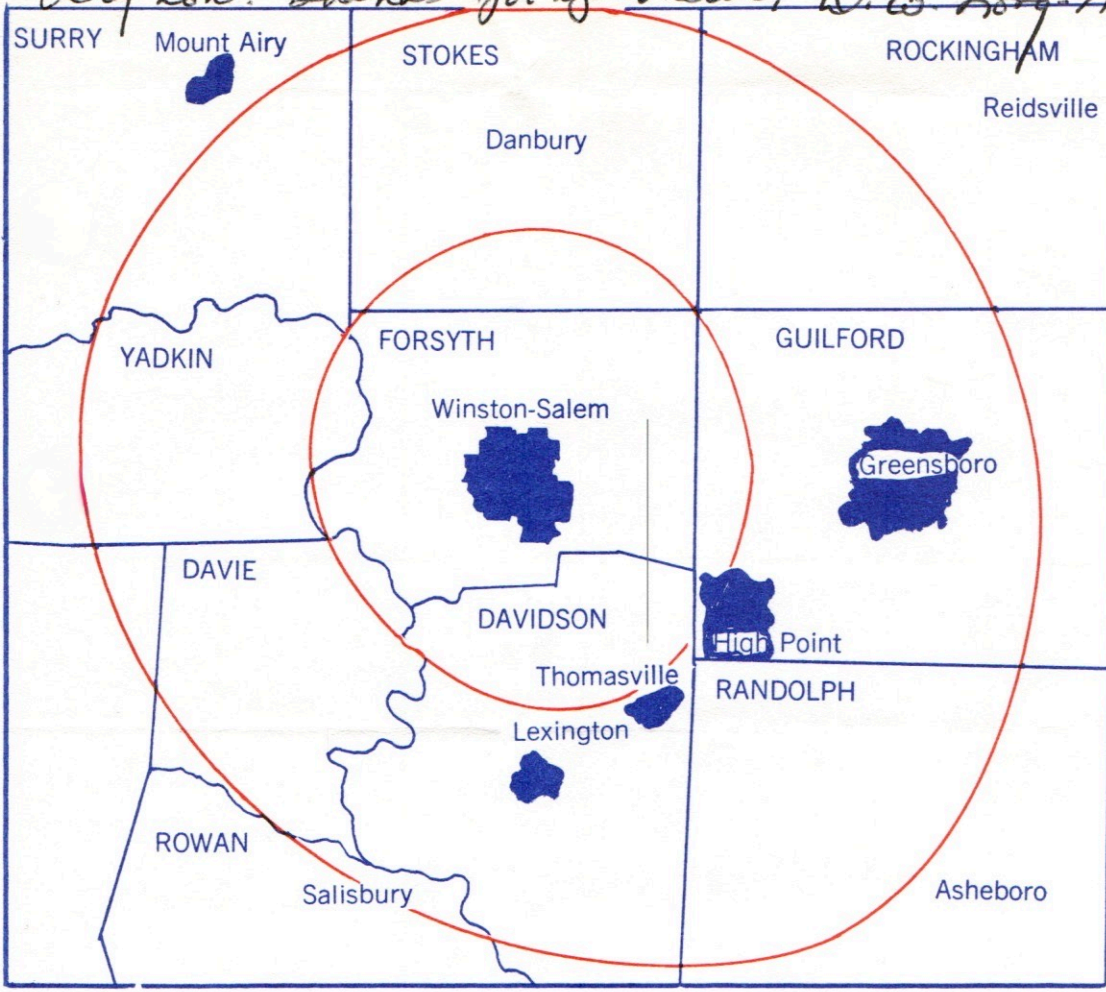

Dear John, this will confirm your reception of our station. Our coverage of low power is only about 4 or 5 miles very low. Thanks for your letter, D. W. Longmire.

WPGD

1550 KC

COVERING THE
WINSTON - SALEM
AREA