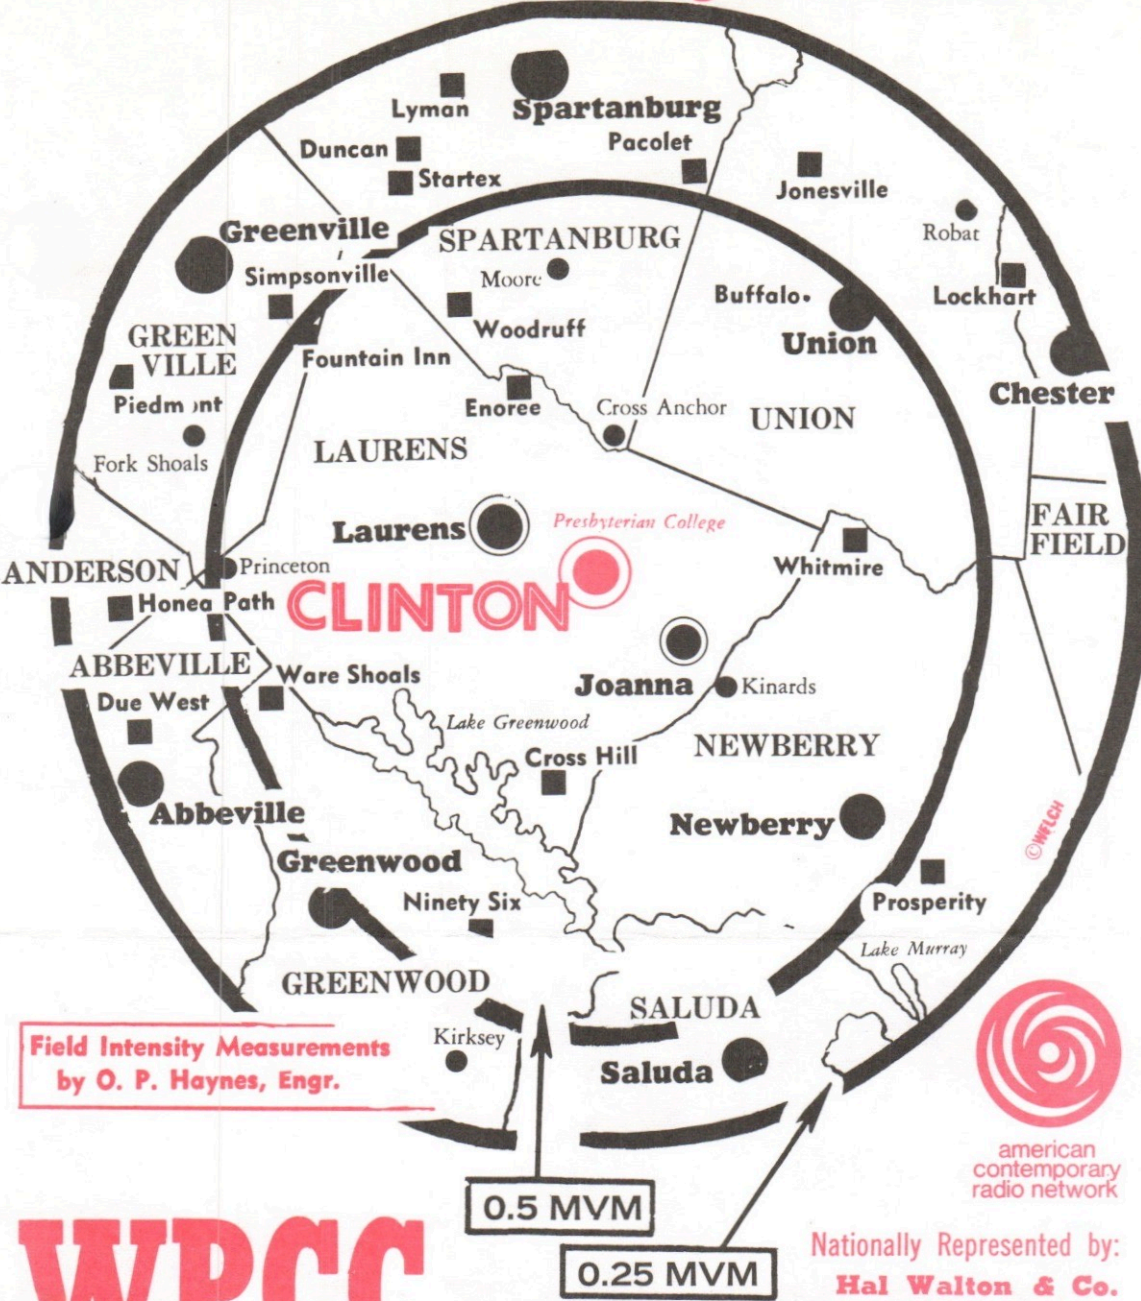

CLINTON'S soundly-balanced economy is between industry and agriculture. Textiles, including cotton, synthetics and felts, employ several thousand workers in six plants of the Clinton Mills and nearby Joanna. Hall-mark makes men's shirts, Anderson Hosiery makes ladies' hosiery knitted in their Dapper Mills, E. L. Mansure Co. makes decorative trimmings and tapes, other plants produce carpet fabrics, cardboard boxes and textile manufacturing parts.

Further diversification . . . The Torrington Company's Clinton plant manufactures needle bearings and needle rollers, block flooring and plywoods are manufactured at Standard Plywoods; felt blankets for papermills are made by Ascoe Felt Co.; Azalea Homes manufacture mobile homes which are nationally advertised.

PRESBYTERIAN COLLEGE, a 4-year liberal arts college, founded in 1880, now with an enrollment of 900.

WPCC RADIO serves a primary six-county area from 6 AM (Pre-sunrise) with 1000 watts at 1410 kc.

WPCC Radio is programmed for adults of all ages.. Top-50 plus C&W music formats.. ABC's American Contemporary Radio Network News plus Paul Harvey News and WPCC Radio's own comprehensive county-wide coverage, sports, farm and community news . . . truly Laurens County's complete broadcast service!

Prepared & Copyrighted by:
ALLIED CREATIVE SERVICES

Field Intensity Measurements
by O. P. Haynes, Engr.

american contemporary radio network

Nationally Represented by:
Hal Walton & Co.

WPCC

The bright sound of
Clinton, South Carolina

1410 kc
1000 Watts
5 AM to Sunset

Radio Station WPCC, Inc.
O. P. Haynes,
General Manager
Dan Lynch, Sales Manager
Postal Box 663
Phone (803) 833-1562

Clinton, S. C. 29325

Market Data:	0.5 MVM Coverage	0.25 MVM Coverage
Population	106,600	587,700
<i>This verifies your ex of May 5.</i> <i>Owen P. Haynes</i>		
Farm Population	12,200	38,100
Farm Income	$ 18,029,000	63,682,000
SOURCE: SRDS Consumer Data ©