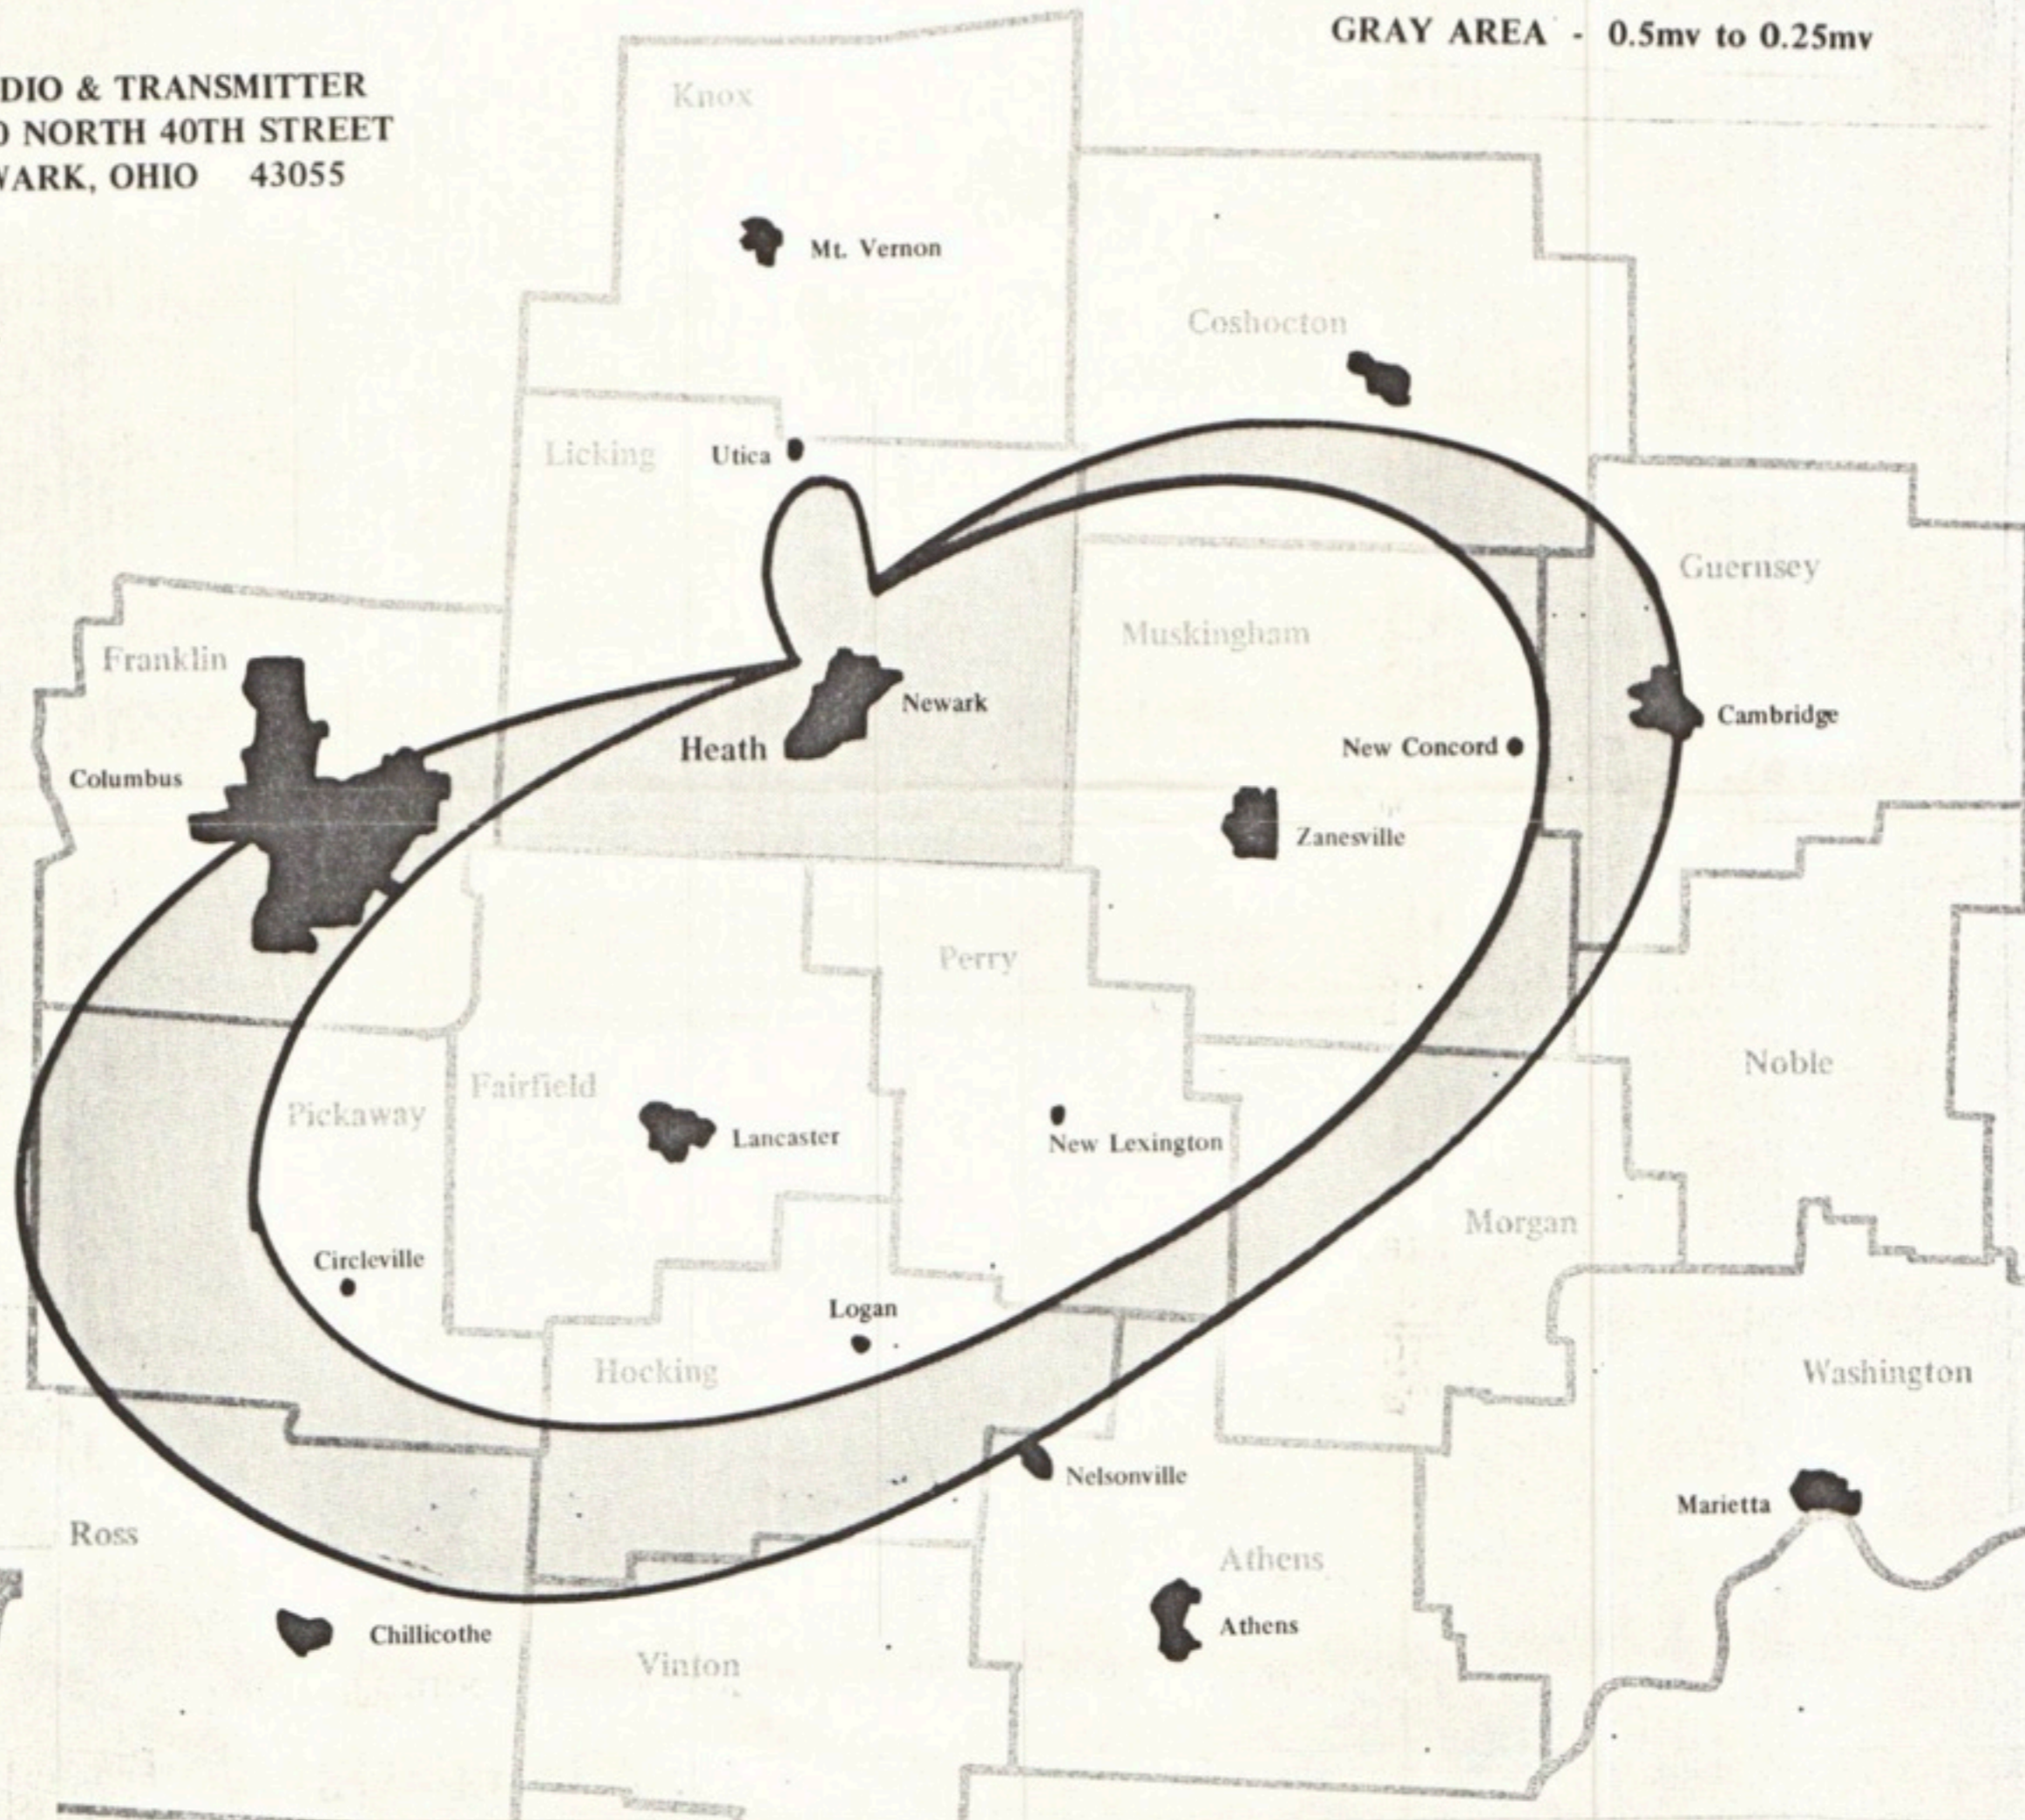

WHTH; Heath, Ohio; 1000 kc/s:

COVERAGE MAP

416

STUDIO & TRANSMITTER
1000 NORTH 40TH STREET
NEWARK, OHIO 43055

GRAY AREA - 0.5mv to 0.25mv

RADIO
1000

W
H
T
H
HEATH

Dear Mr. Sampson

Thank you very much for your report. This will
verify your reception of our station at 0247 EST
Feb. 28 1972.

Power: 250 Watts

Antenna: Four tower
Directional

Hours: S unrise to
S unset

Transmitter: Gates
BC-250-GY