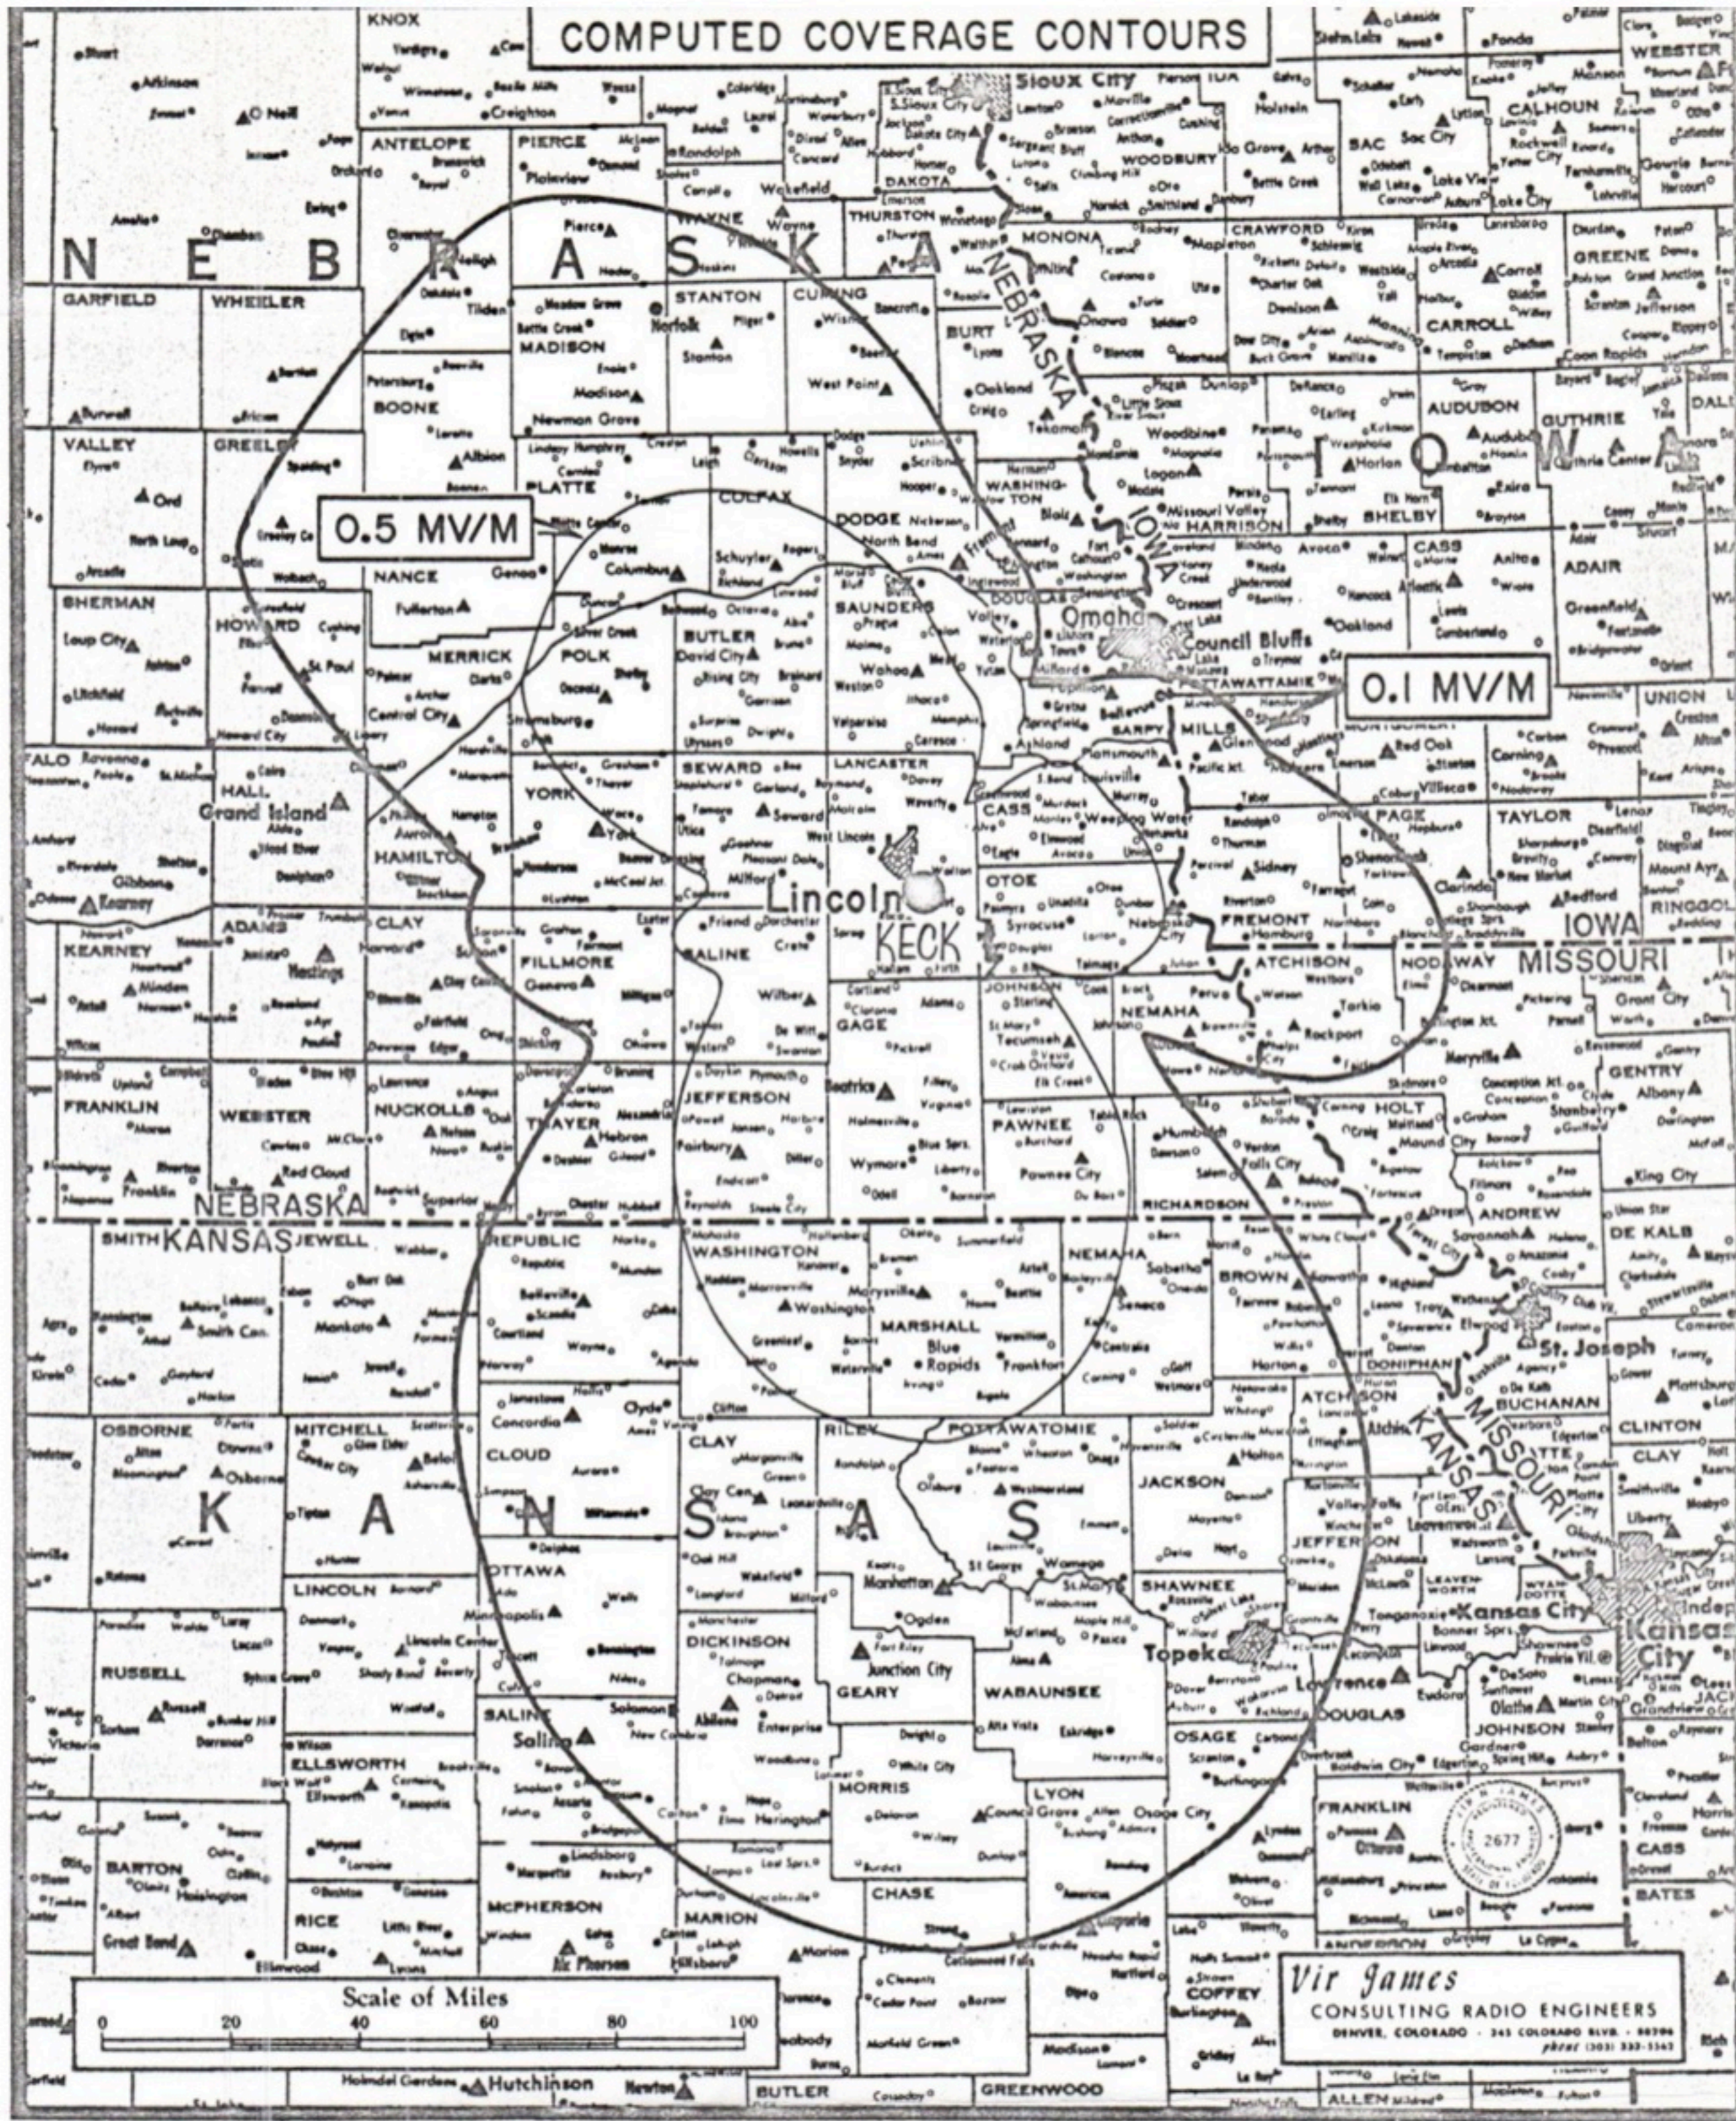

KECK; Lincoln, Nebraska; 1530 kc/s:

To John Jamerson

Time of reception:

2:12 AM CST

towers arranged in a parallelogram. This station has been on the air since Dec, 1965, and the call letters were changed to KECK on March 1, 1968. Your welcome report will be kept in our files.