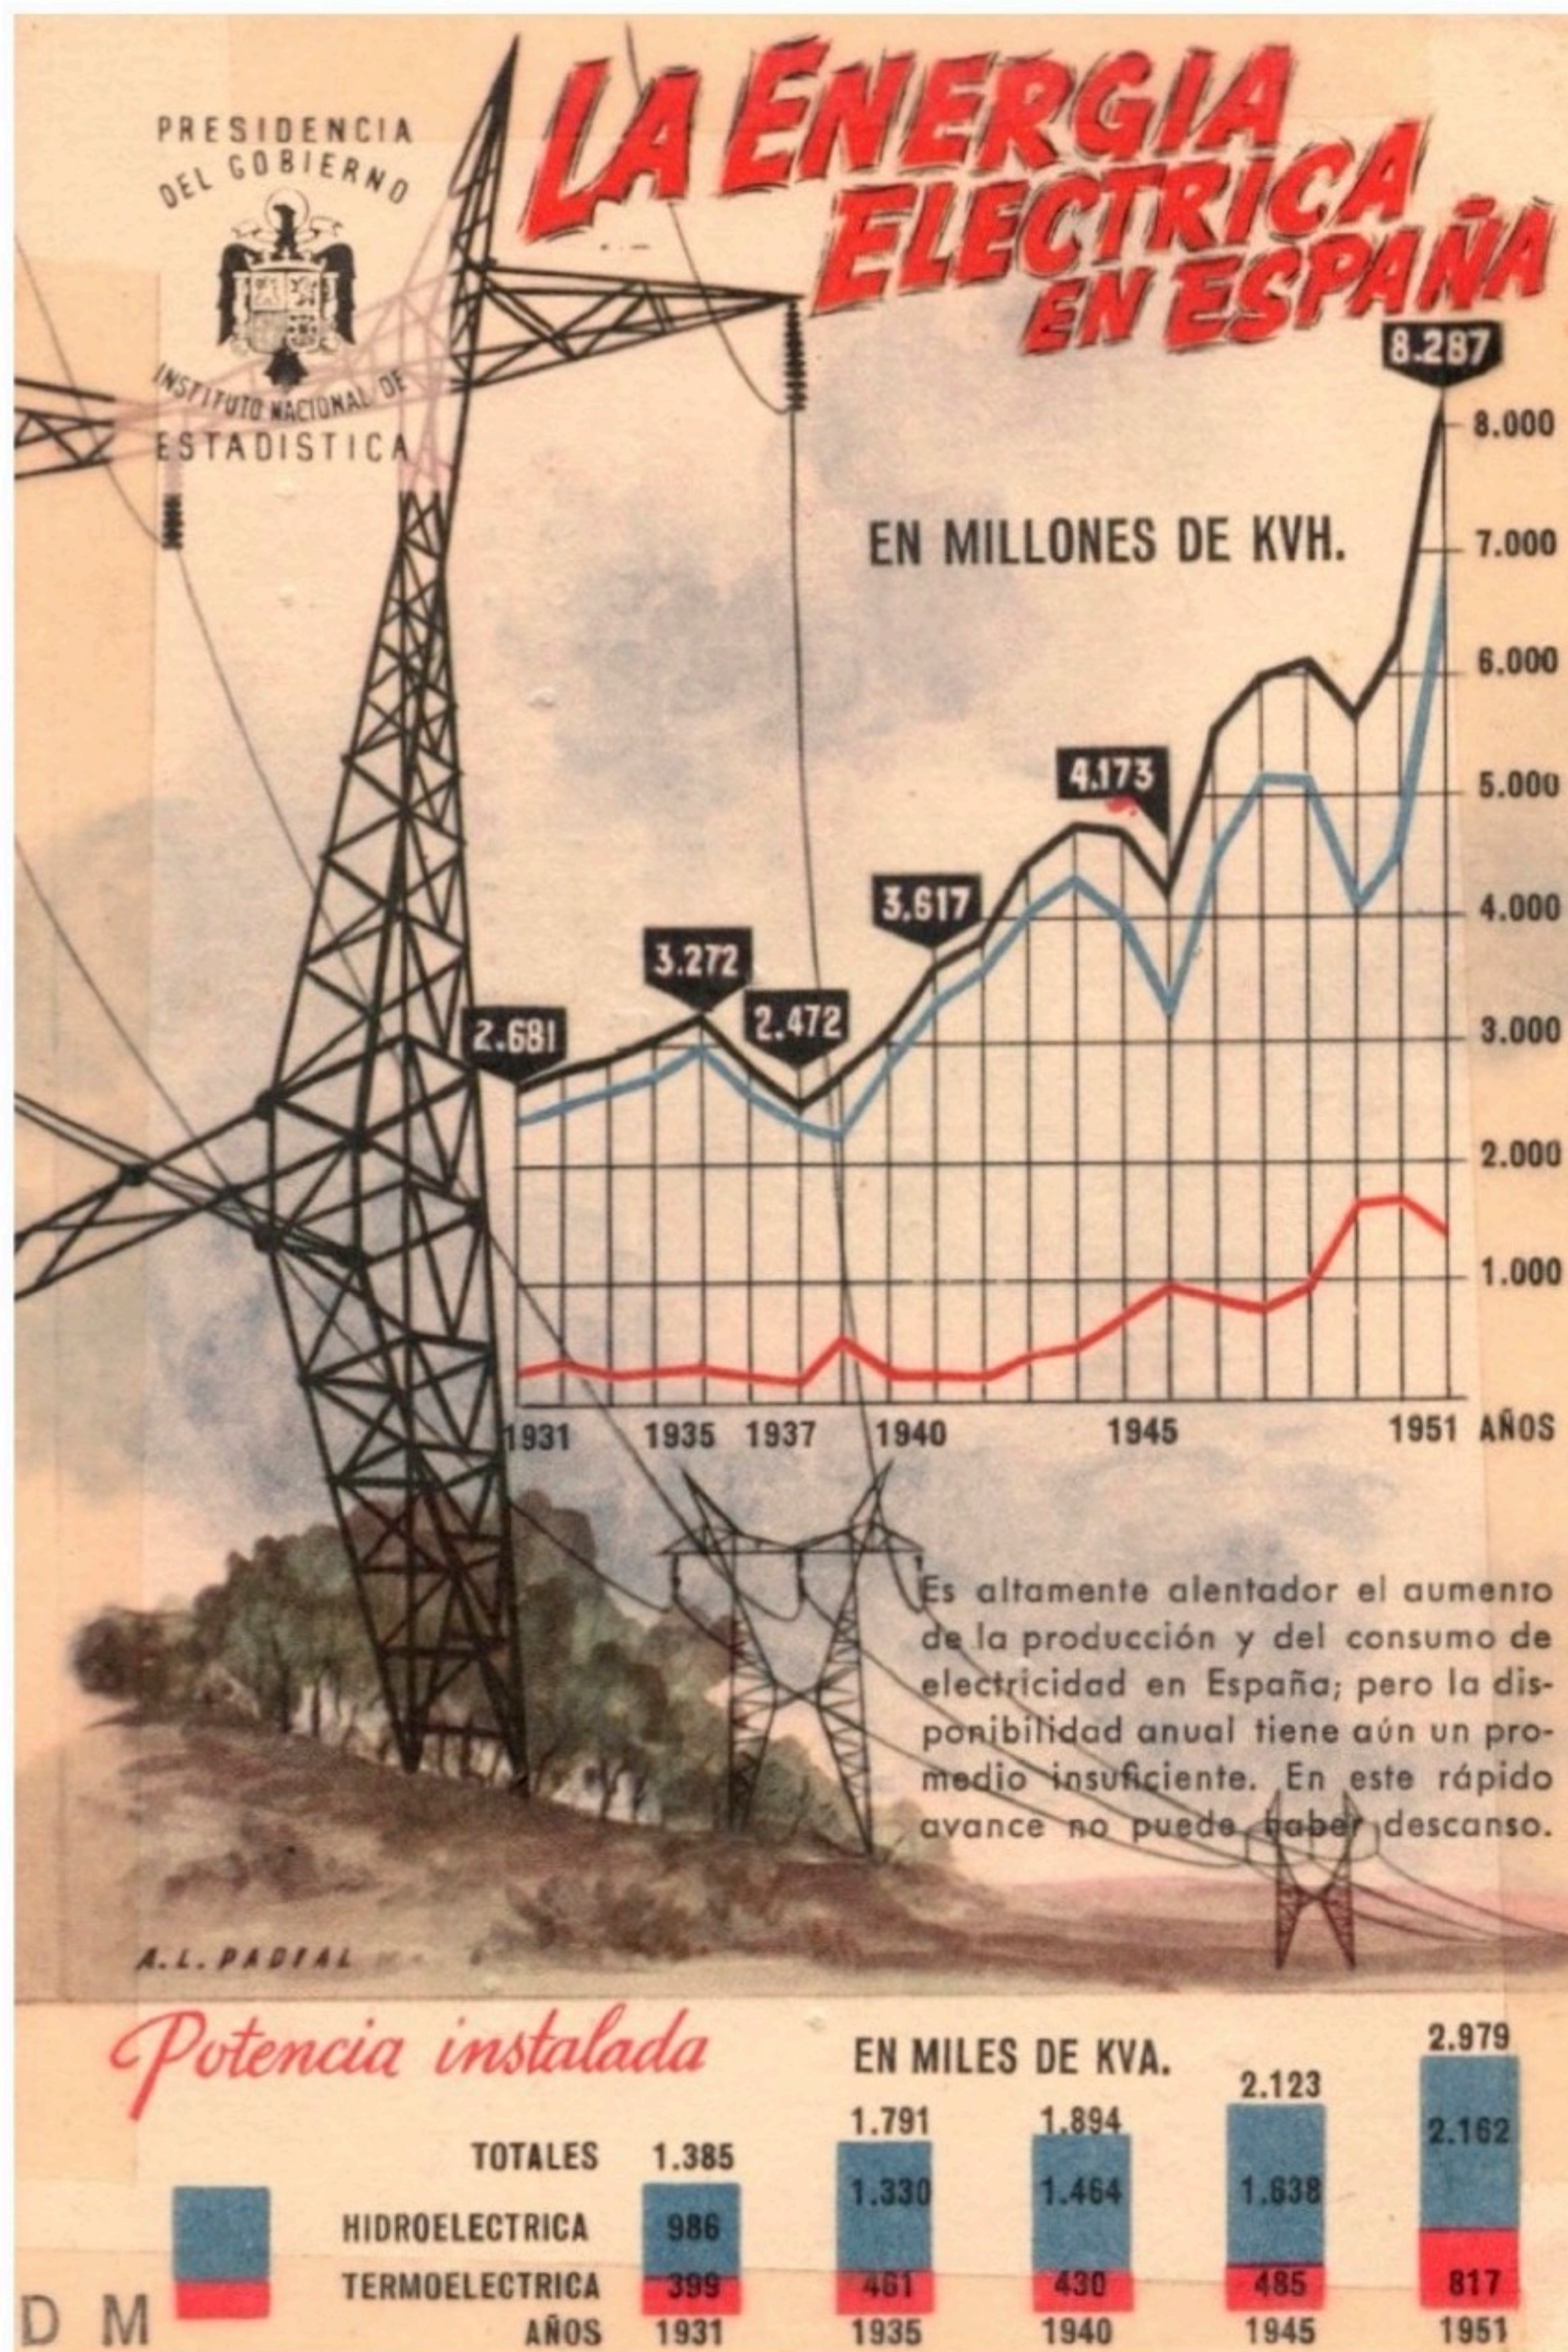

Spain; Radio Nacional de Espana; Madrid; 31 meter band; heard from Des Moines

TARJETA

22 5 53

We acknowledge receipt of your reception control covering our broadcast of 1-4-53 which was found to be correct.