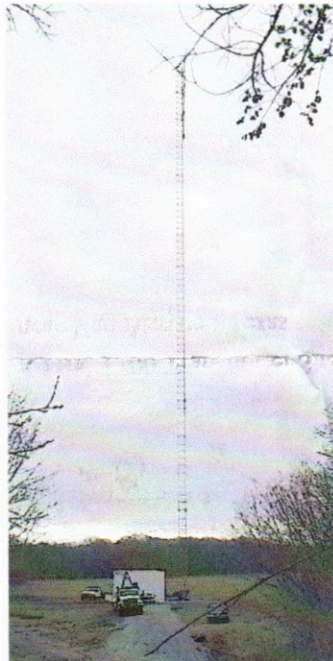

RECEPTION VERIFICATION

This is to verify reception of KTBK Radio Station, Sherman, Texas on 04/13/99 at _01:55-2:00 AM CST on a frequency of 1700 kHz. Power used was 0.7 kW into a 5/8 wave antenna. Thank you for your report and interest in the station. Regular programming is simulcast on 1310 kHz (KTCK) in Dallas, Texas featuring a sports-lifestyle format known as "The Ticket". KTBK is a part of the Susquehanna Radio Corporation Dallas operation which includes KLIF, KKLF, KTCK, KTBK, KKZN, KXZN, and KPLX radio stations.

Hubert Beavers
Hubert (Hue) Beavers

KTBK 1700 Transmitter Site
near Van Alstyne , Texas

Mr. John Sampson
22502 N. Hermosillo Dr.
Sun City West, Arizona 85375