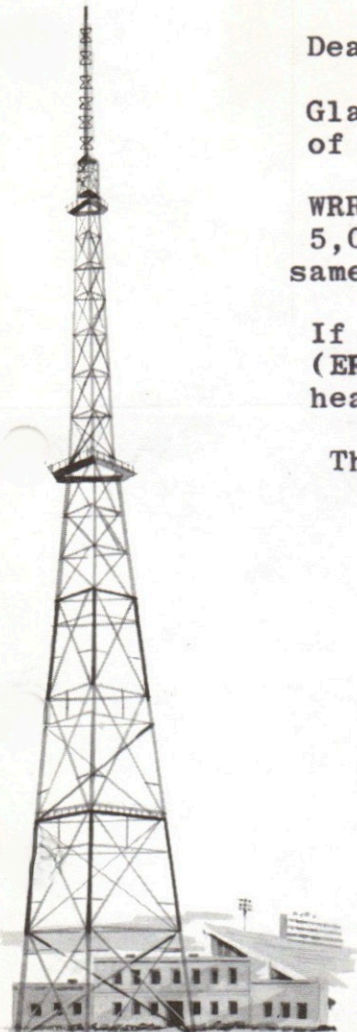

WRR 1310

building a loyal listenership since 1920 — First in Texas

WRR — FAIR PARK
DALLAS, TEXAS
TAYLOR 3-6101

**5,000 WATTS
FULL TIME**

DURWARD J. TUCKER
Managing Director

December 2, 1957

Mr John N. Sampson
7940 Pacific
Omaha 3, Nebraska

Dear Mr Sampson:

Glad to receive your report on WRR signal from your part of the country.

WRR is directional at night to the southwest with the 5,000 watts and nondirectional during the day with the same power.

If you ever listen to FM we have WRR-FM with 68,000 watts (ERP) and would like to have a report on it if you ever hear it. It is also on 24 hours a day.

Thanks again.

Sincerely yours,

Richard Weeks
Program Director

Transmitter Fair Park