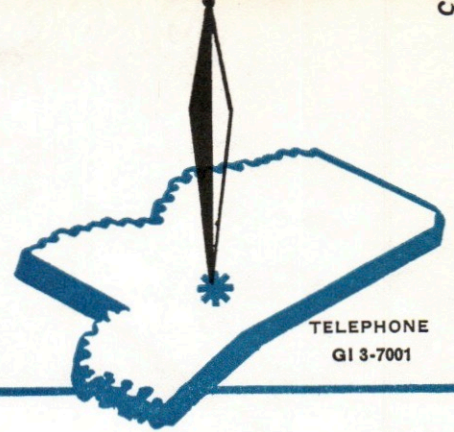

W M A G

860 ON YOUR DIAL

500 WATTS DAYTIME POWER

NEWS — MUSIC — SPORTS — VARIETY

FOREST, MISSISSIPPI

TELEPHONE
GI 3-7001

October 7, 1957

John Sampson
7940 Pacific
Omaha, Nebraska

Dear Mr. Sampson:

Thank you for your report of reception of Radio Station WMAG on February 2, 1957. It is always a pleasure to hear from you DXers.

like
Here are a few facts about WMAG that you might/to know. WMAG is a 500 Watt Station, we are on from local sunrise to local sunset only, we are located downtown Forest, the transmitter is 3 miles out of town.

The announcer on duty that you picked up was Tom Estes. He has been with WMAG for 2 years, and in radio for 6 years.

Thank you for your report of reception.

Cordially,

Barbara Goodwin

RADIO STATION WMAG
Barbara goodwin, Sect.