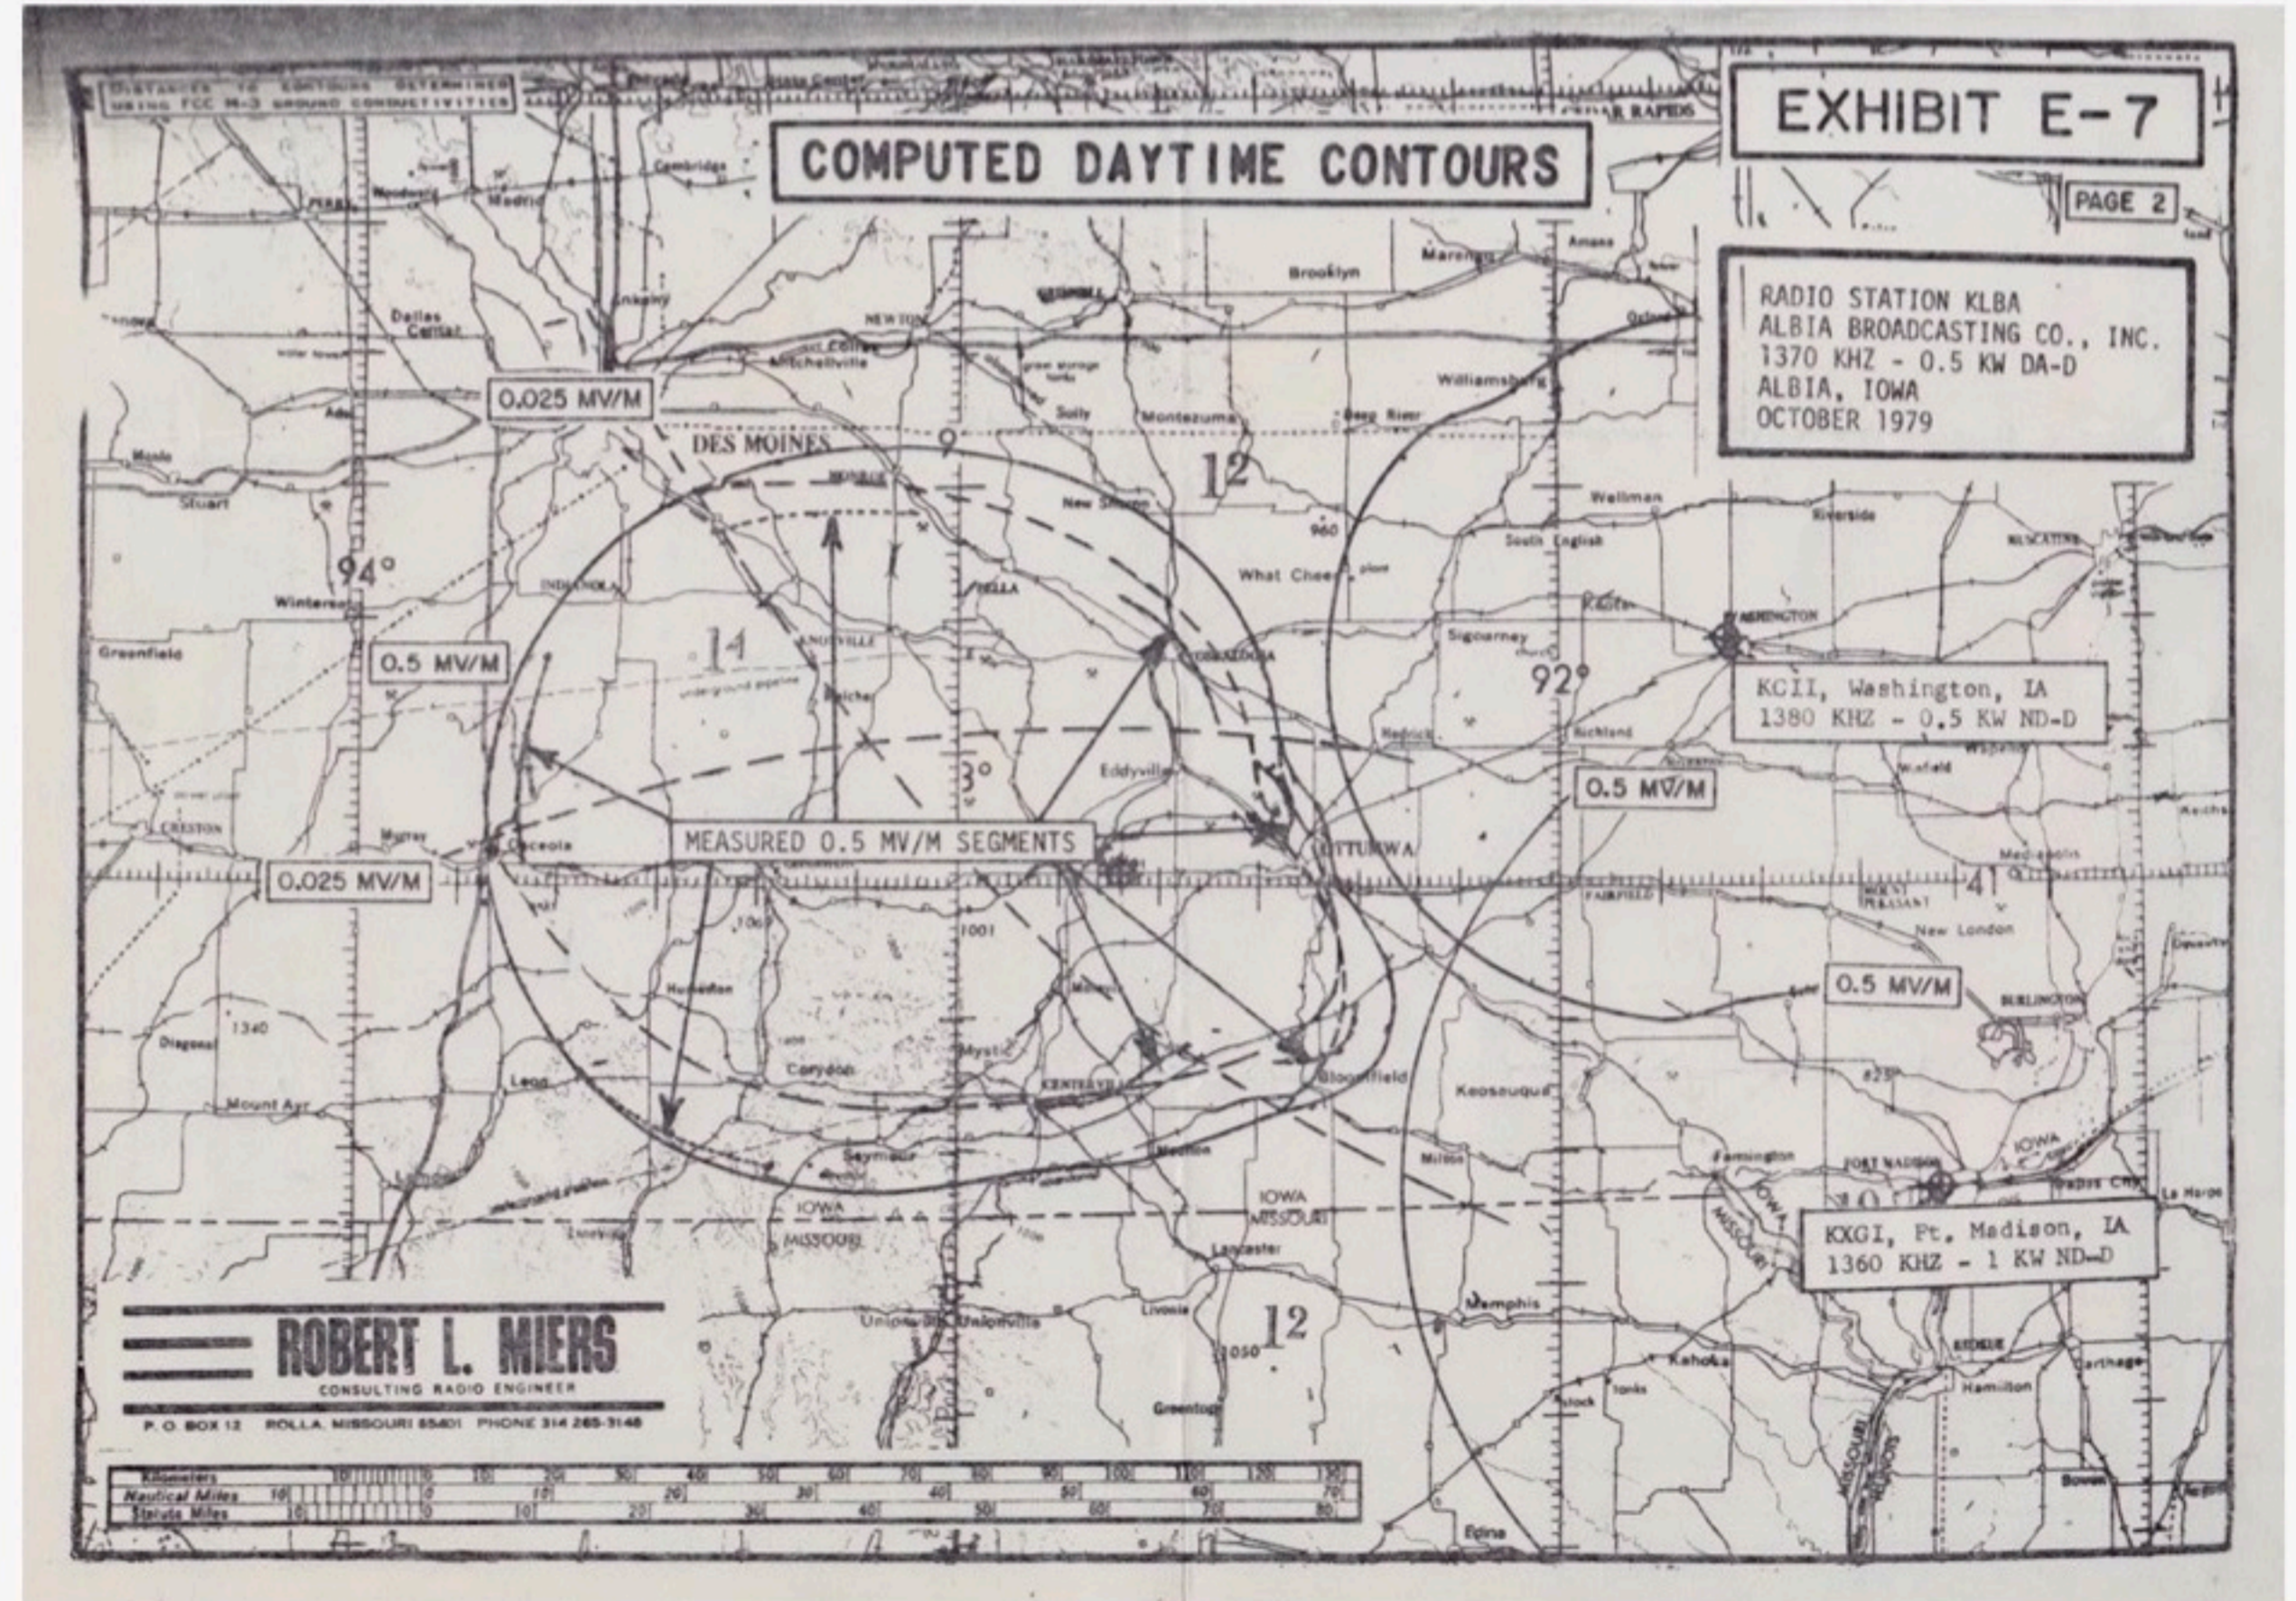

KLBA, Albia, Iowa, 1370 kHz—

JOHN

985

ENCLOSED IS A COPY OF OUR  
PATTERN - THE STATION YOU HEARD IS  
KLBA ACCORDING TO OUR PROGRAM LOG.  
THANK YOU FOR YOUR LETTER.

CHIEF ENGINEER  
JACIE JOHNSON

**Supersweet**  
FEEDS