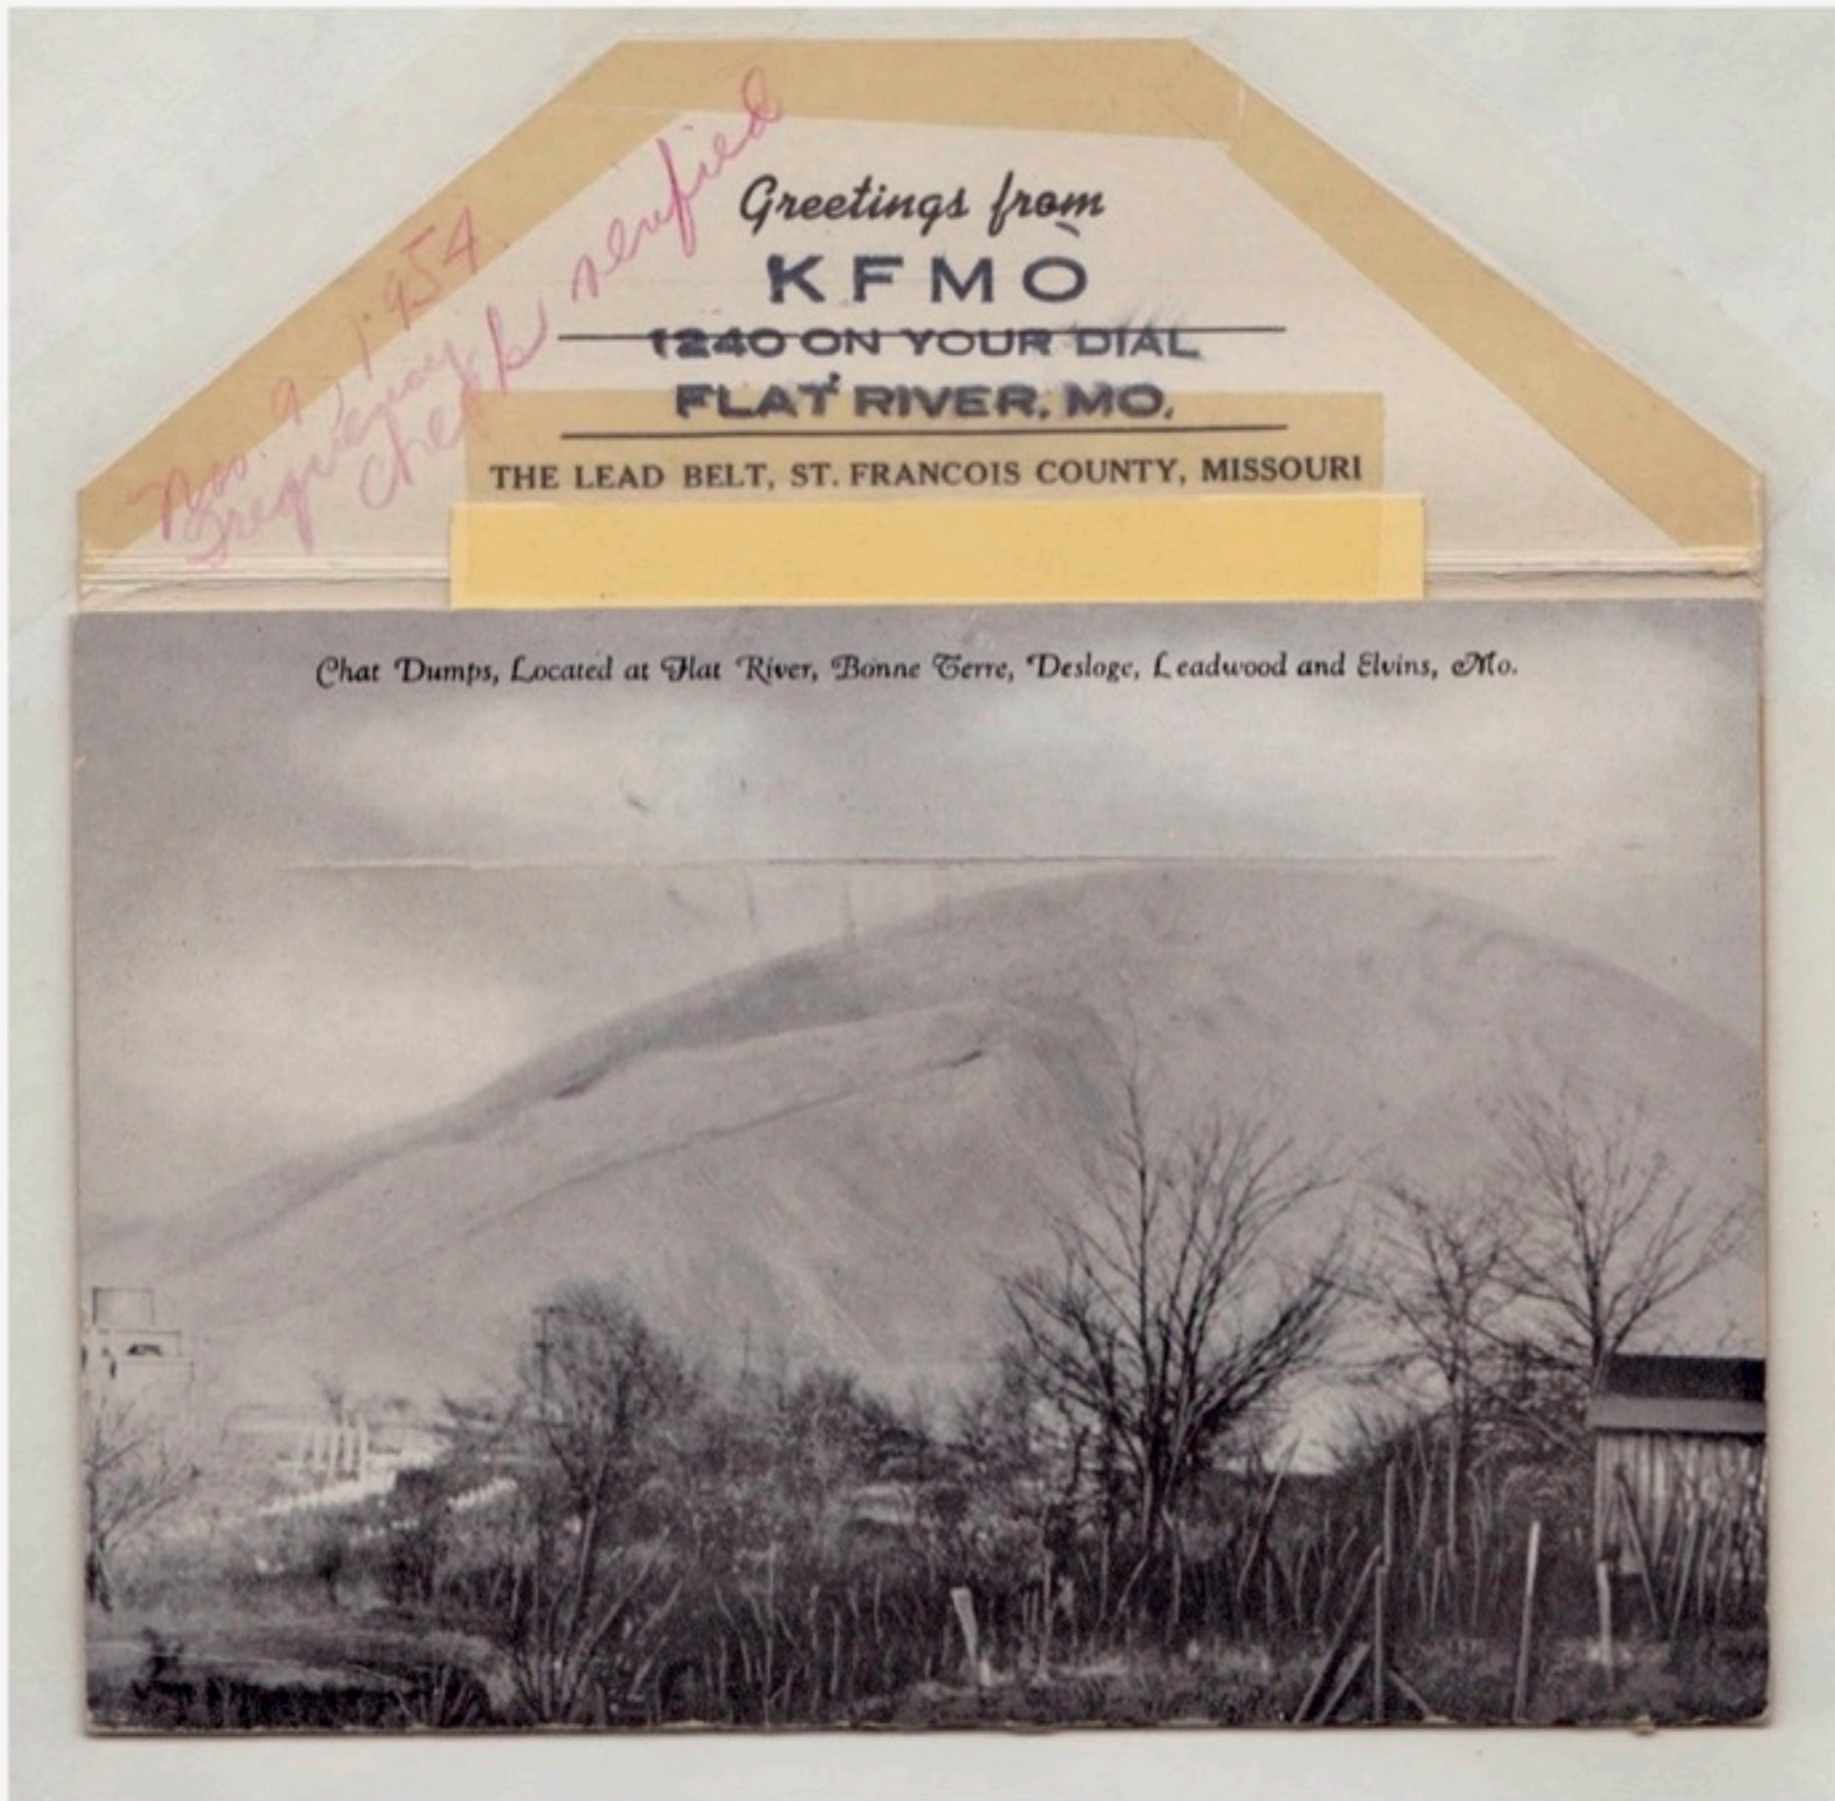

484 - KFM0; Flat River, Missouri; 1240 kc/s:

Radio Control Room, K. F. M. O., Voice of the Lead Belt Flat River, Mo.