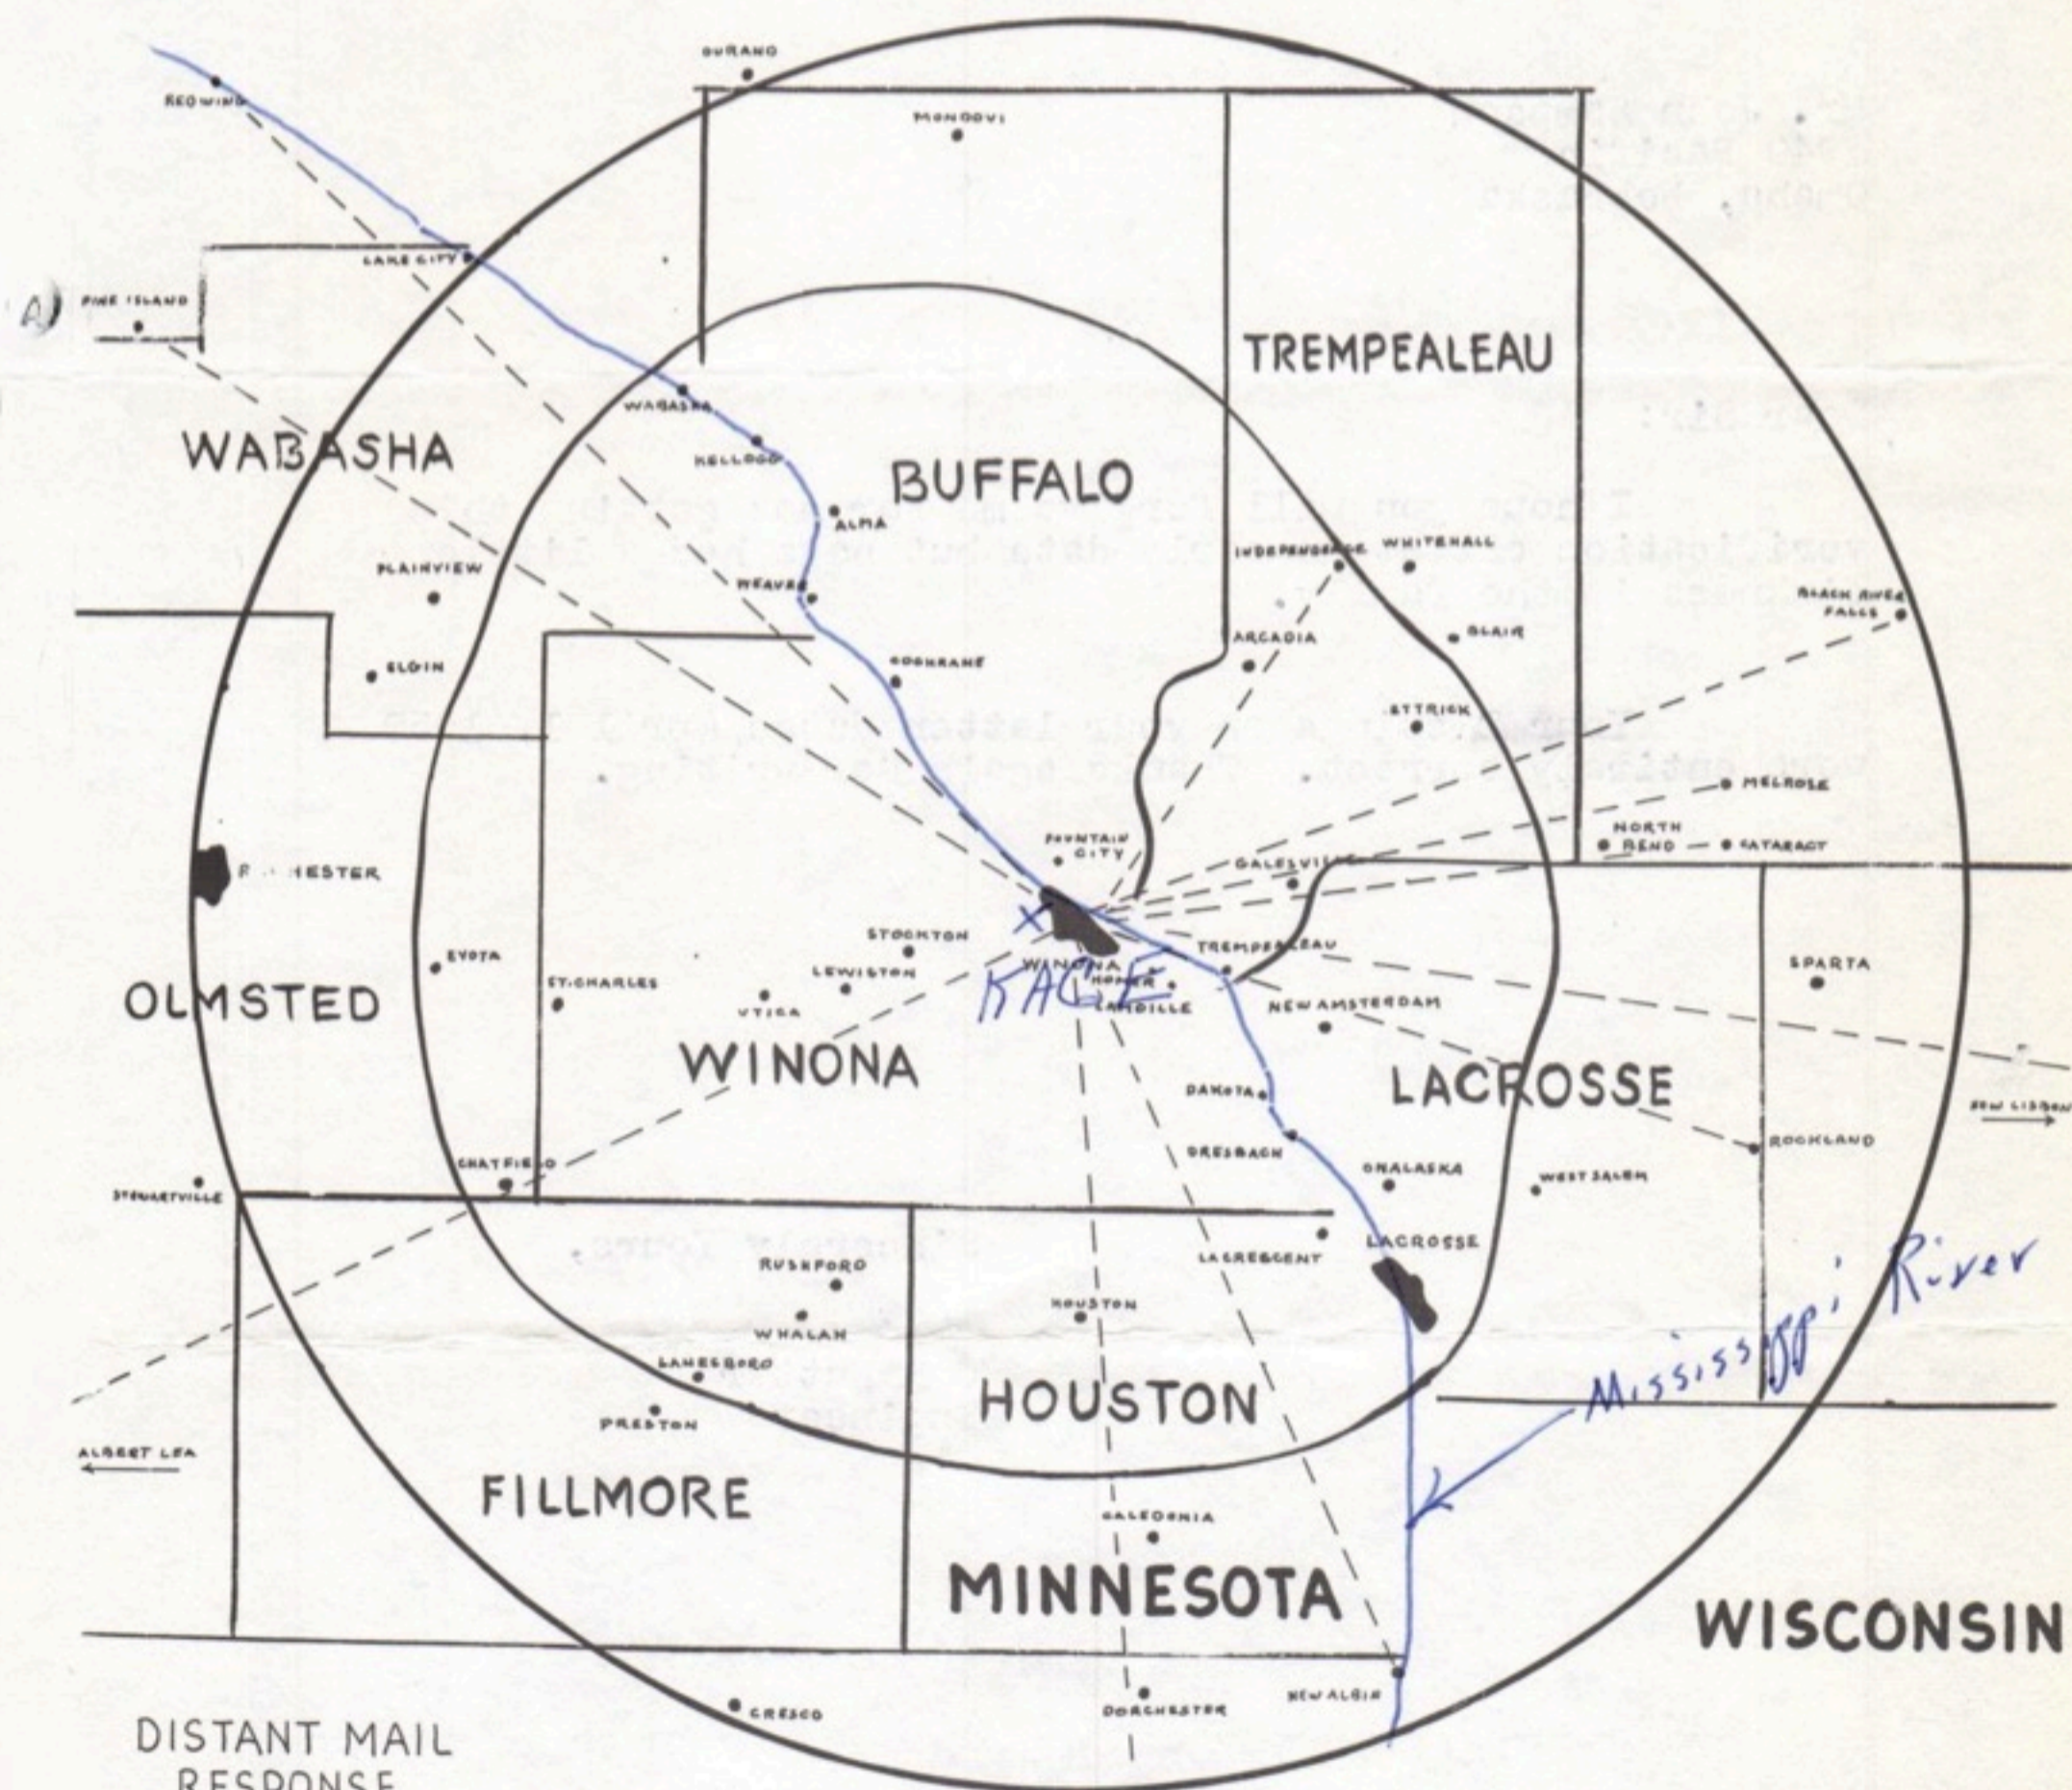

KAGE Land

You heard correctly!

DISTANT MAIL
RESPONSE

POPULATION: 102,125
RETAIL SALES: 111,704,000
FIGURES FOR PRIMARY AREA ONLY

IOWA

K A G E 1000 WATTS 1570 KC

SOUTHEASTERN MINNESOTA'S
MOST POWERFUL RADIO STATION
WINONA, MINNESOTA
PHONE 2837

thanks!

RADIO KAGE
April 30, 1958

Mr. John Sampson
7940 Pacific
Omaha, Nebraska

Dear Sir:

I hope you will forgive me for not getting this verification off at an early date but have had a little sickness in the family.