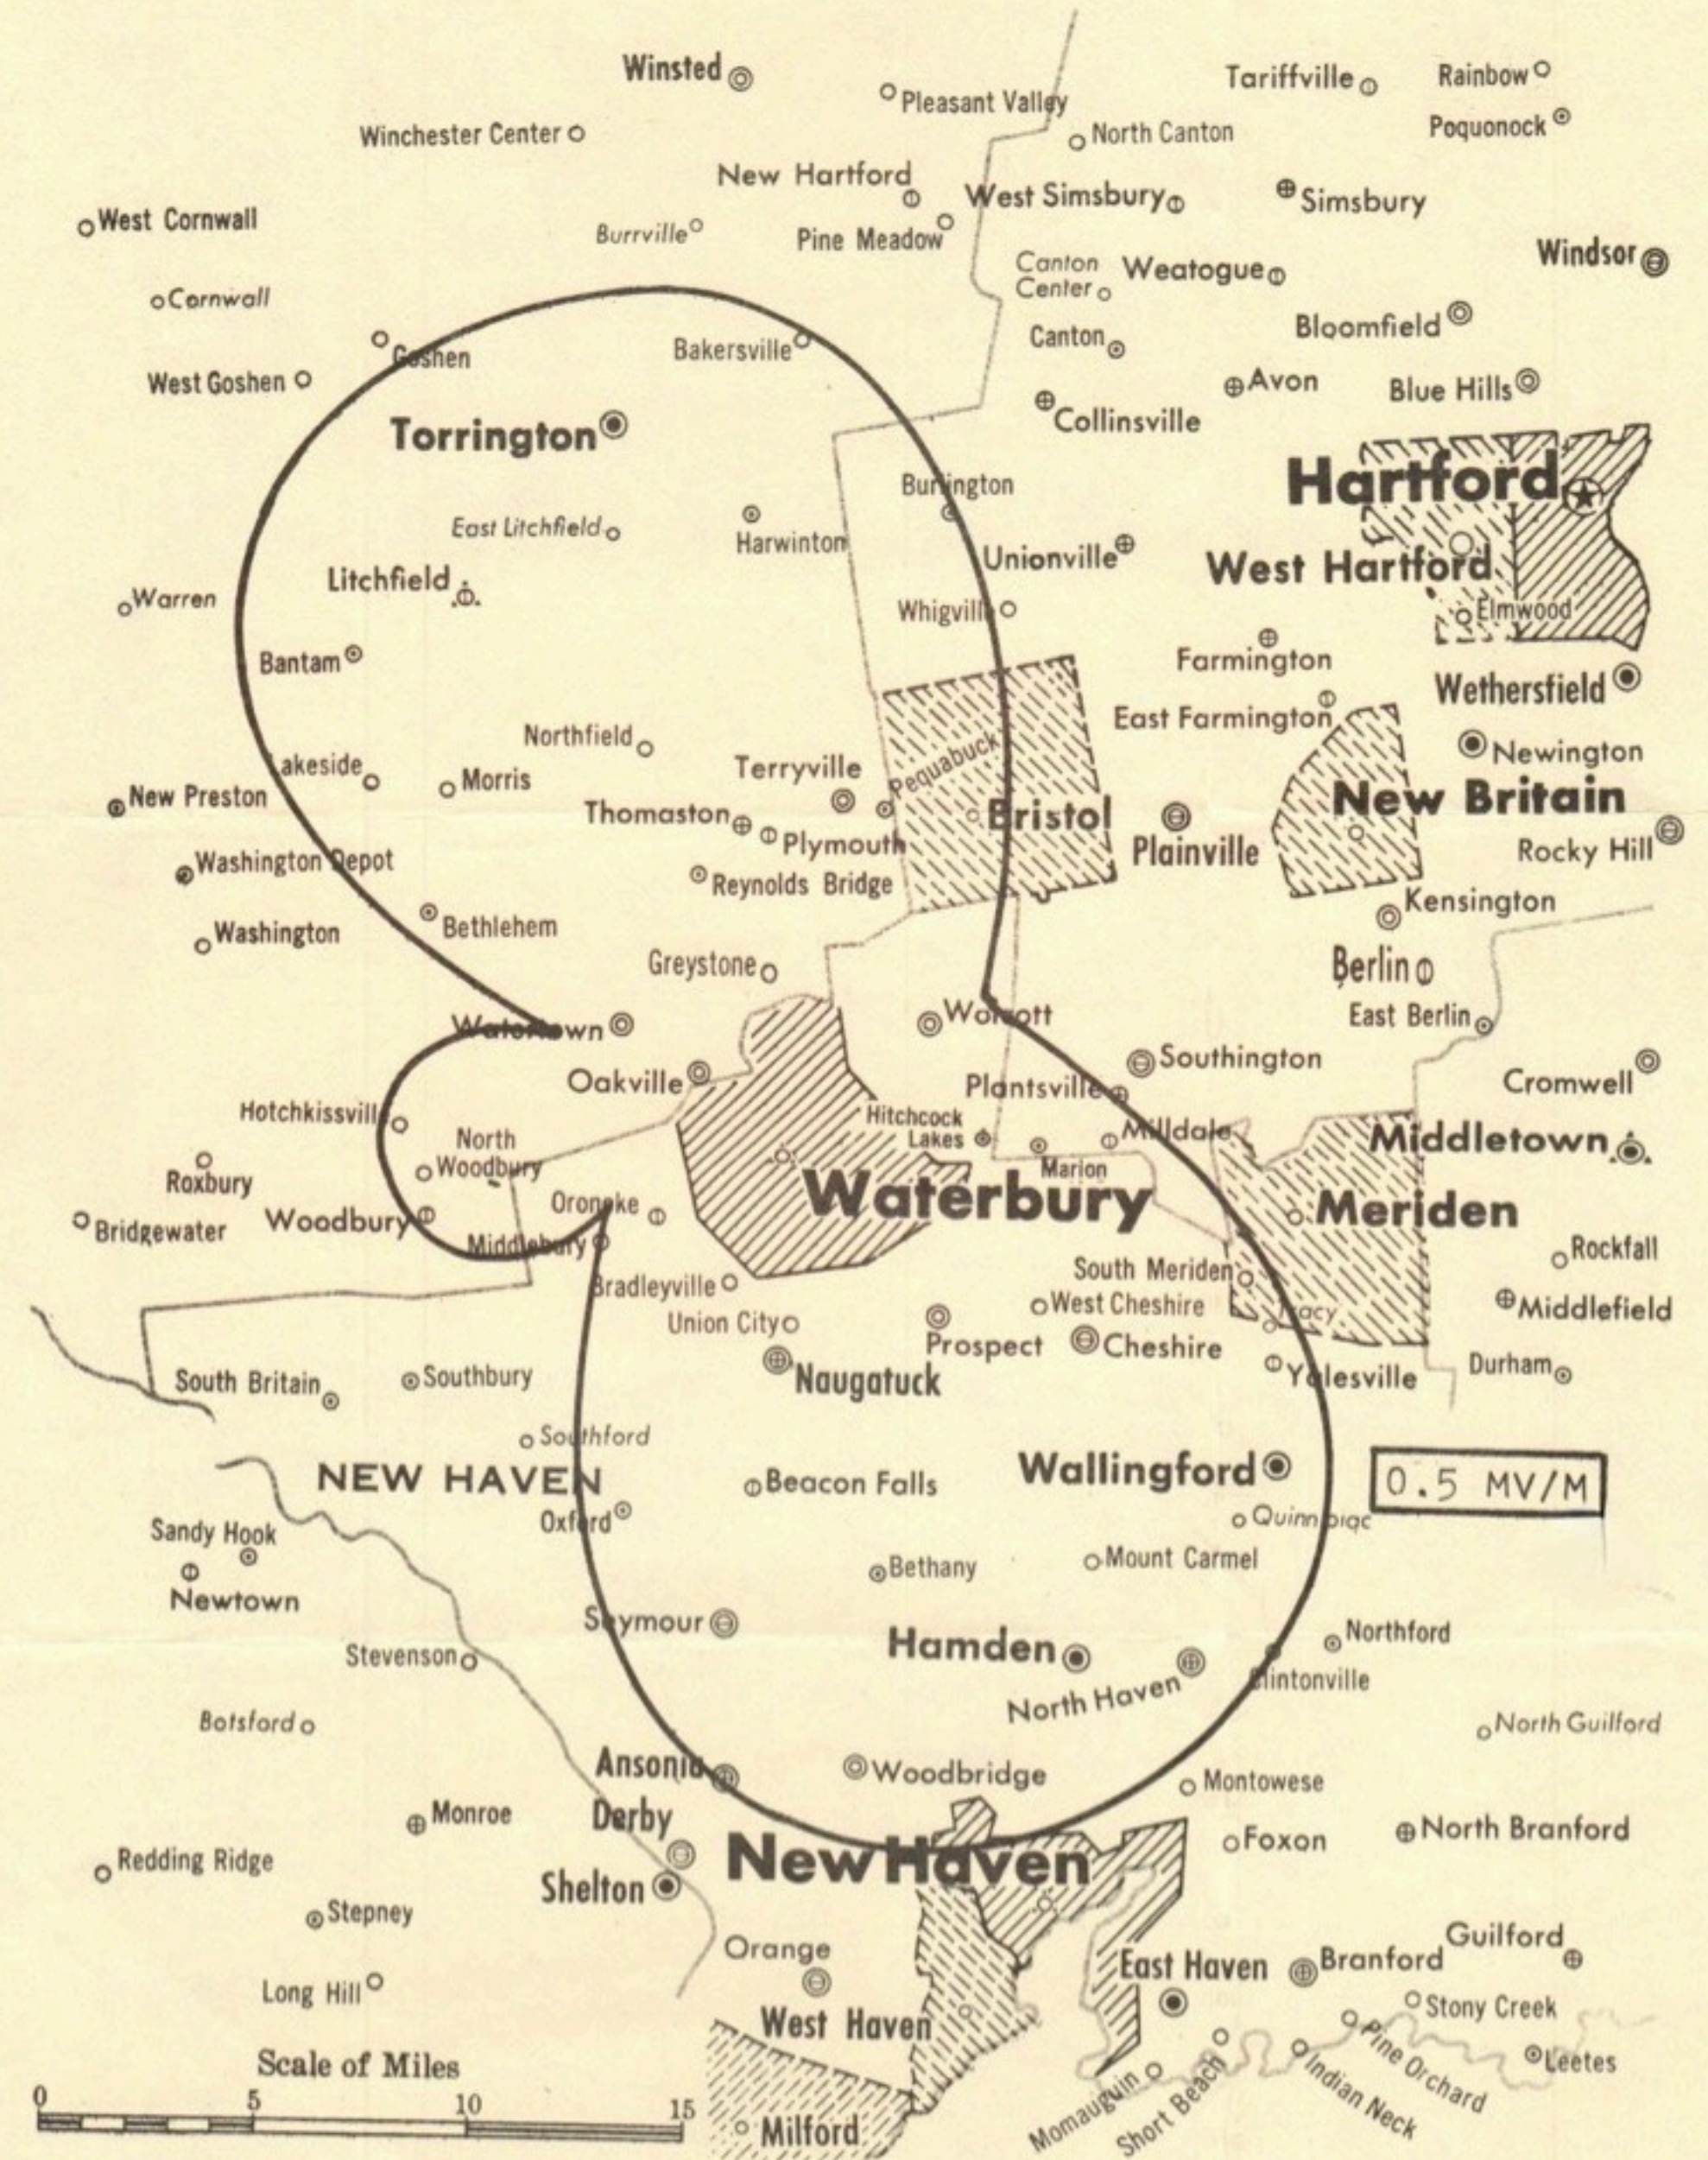

1590 KC
5000 Watts

WQQW CBS
WATERBURY, CONNECTICUT

155

THIS IS TO VERIFY YOUR REPORT OF RECEPTION OF
WQQW ON 15 OCT 1974 AT 2042 O'CLOCK

THANK YOU FOR YOUR REPORT. - MERRY CHRISTMAS!

YOURS TRULY,

M. Cooper - Assoc. EIC
WATERBURY RADIO, INC.

WQQW / WATERBURY RADIO, INC.
CBS RADIO • 499 Boyden Street • Waterbury, Conn. 06704 • 203 753-2121

5000 WATTS   FULLTIME   1590 KHZ