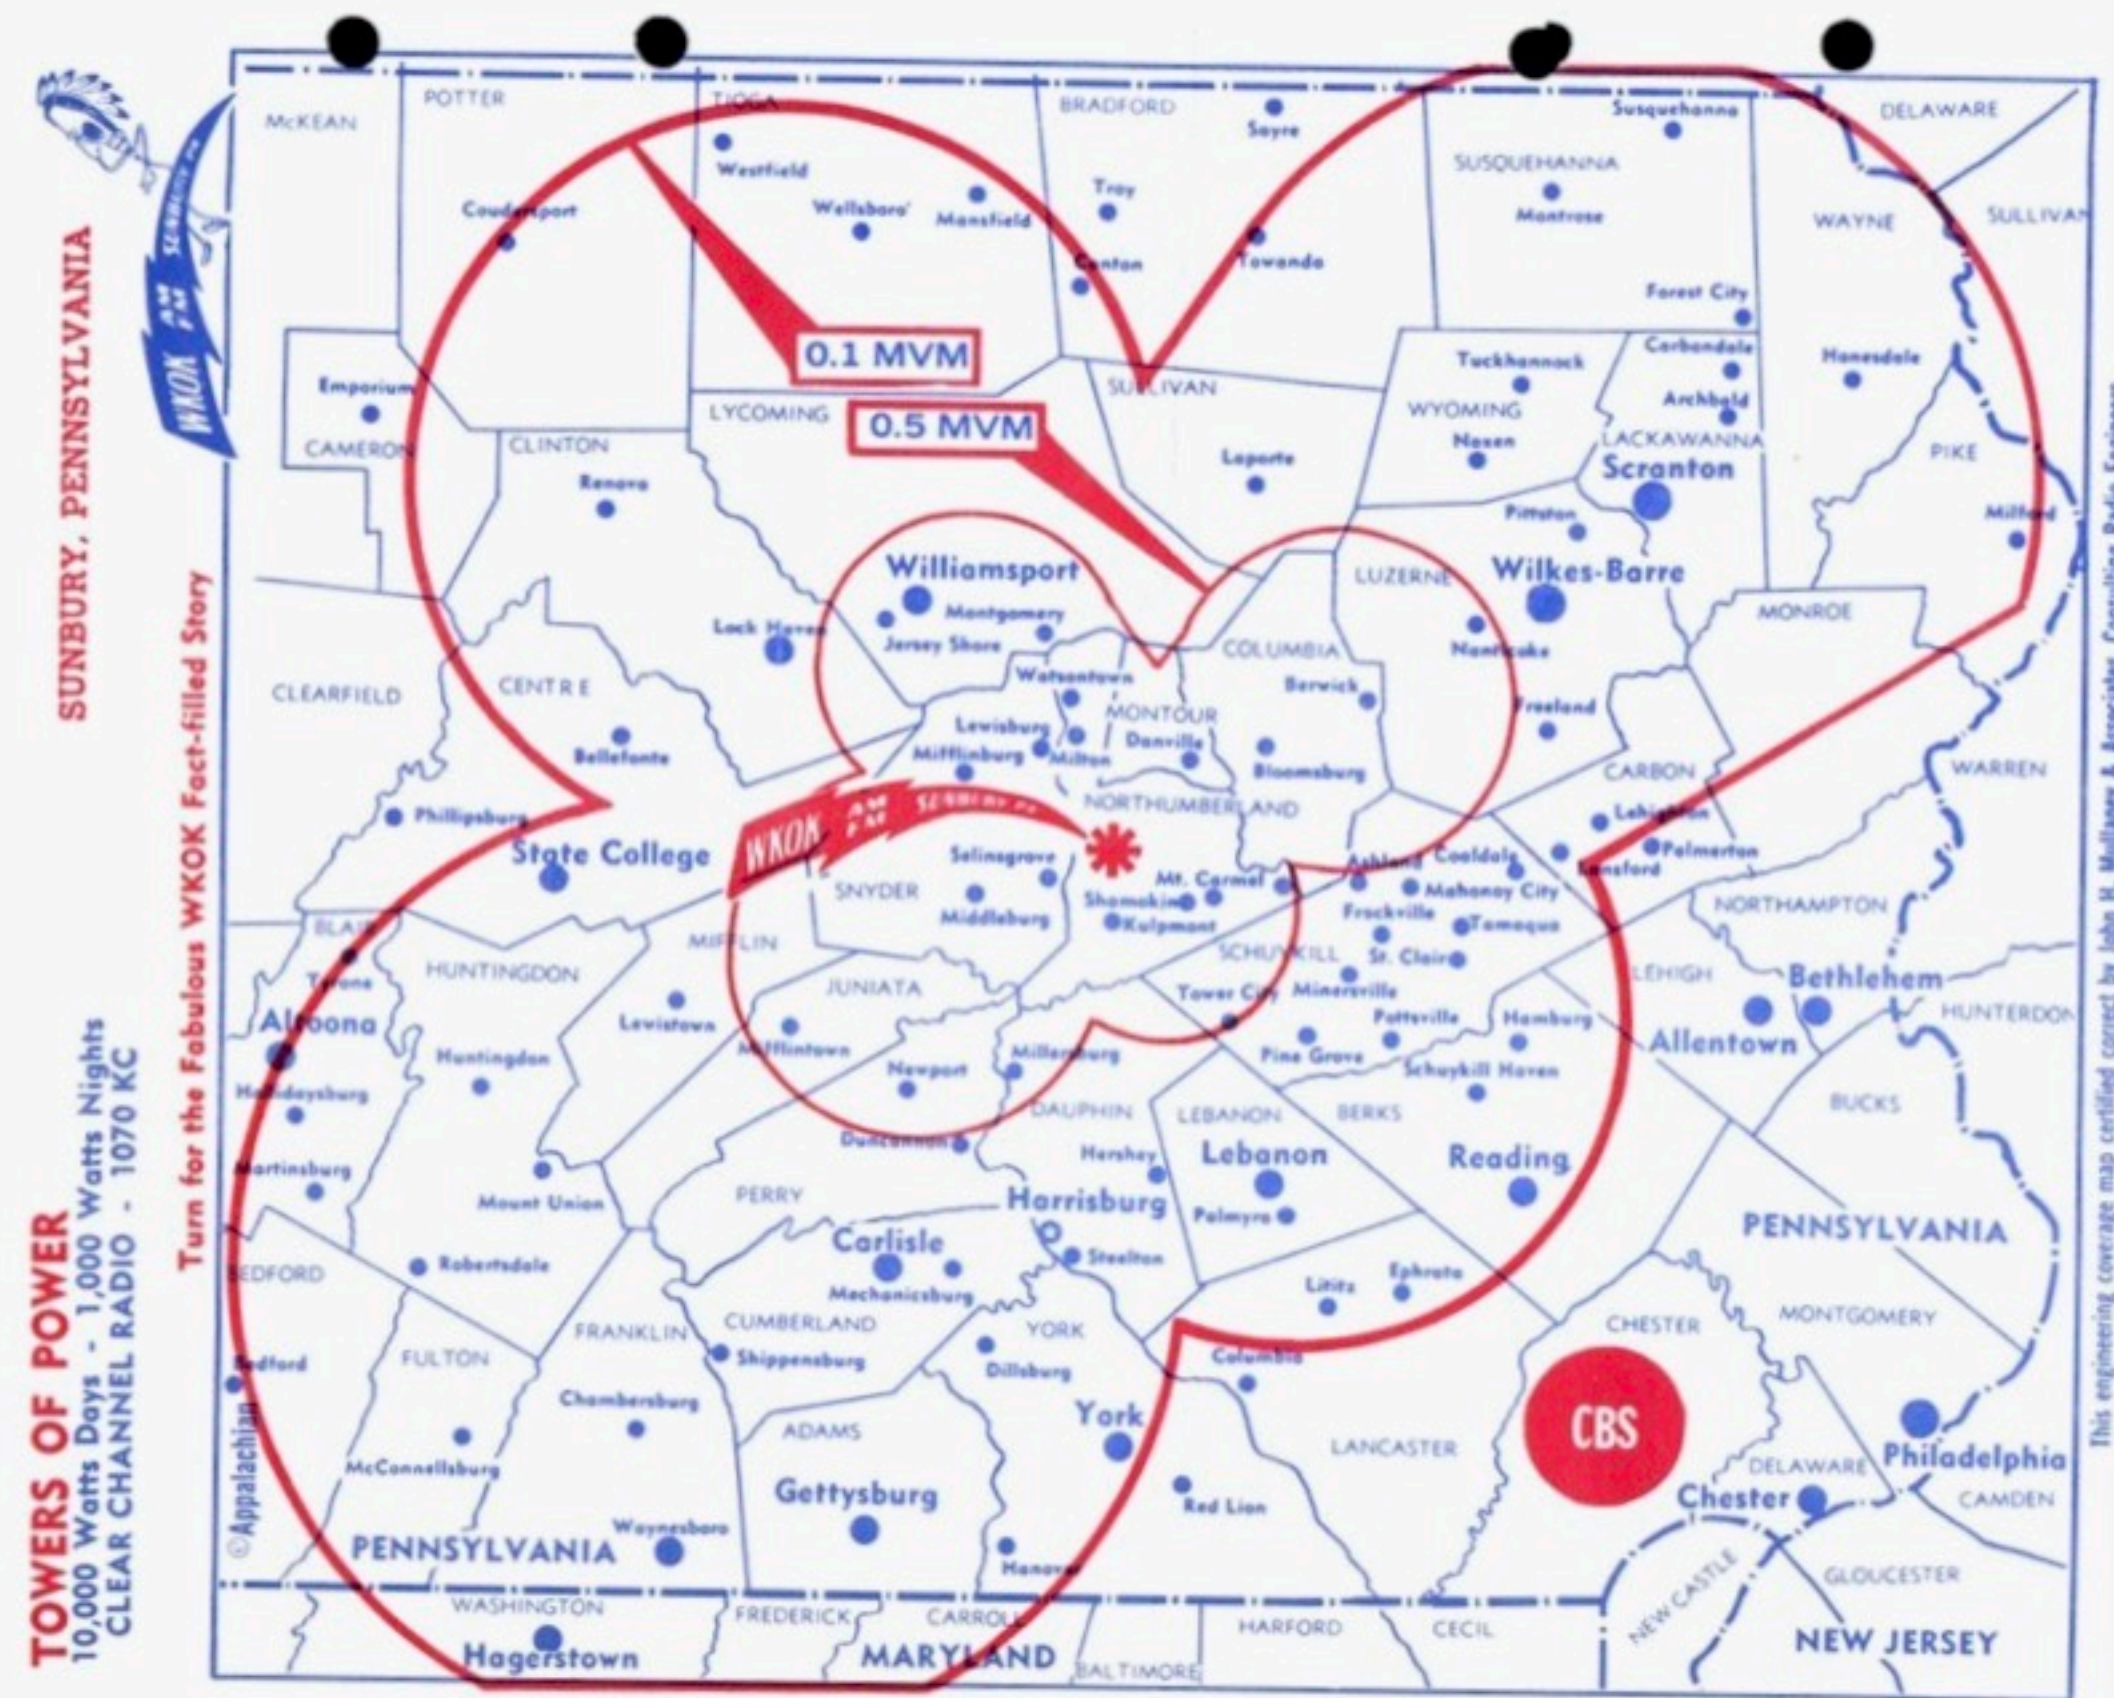

QUALITY RADIO

WKOK

TOWERS OF POWER
 10,000 Watts Days - 1,000 Watts Nights
CLEAR CHANNEL RADIO 1070 KC
 Serving the Major Susquehanna River Valley

SUNBURY, PENNSYLVANIA

WKOK's "towers of power" affiliated with CBS RADIO offers the best in Network, State, Regional and Local Coverage of news, sports, special events, community service and music ... with a know-how developed since 1933.

MARKET DATA:

	0.5 MVM Coverage	0.1 MVM Coverage
Total Population	388,400	3,682,100
Total Households	115,400	1,103,380
Radio Homes	113,240	1,098,540
Passenger Cars	131,290	1,234,110
Spendable Income	\$630,476,000	6,909,100,000

This will verify your reception of WKOK on April 3, 1969.

Yours truly,

H.R. Smith

Station WKOK

Turn to the Fabulous WKOK Coverage Story ...

This engineering coverage map certified correct by John H. Mullaney & Associates, Consulting Radio Engineers, a Division of Multronics, Inc., 5312 Frederick Ave., Rockville, Md.