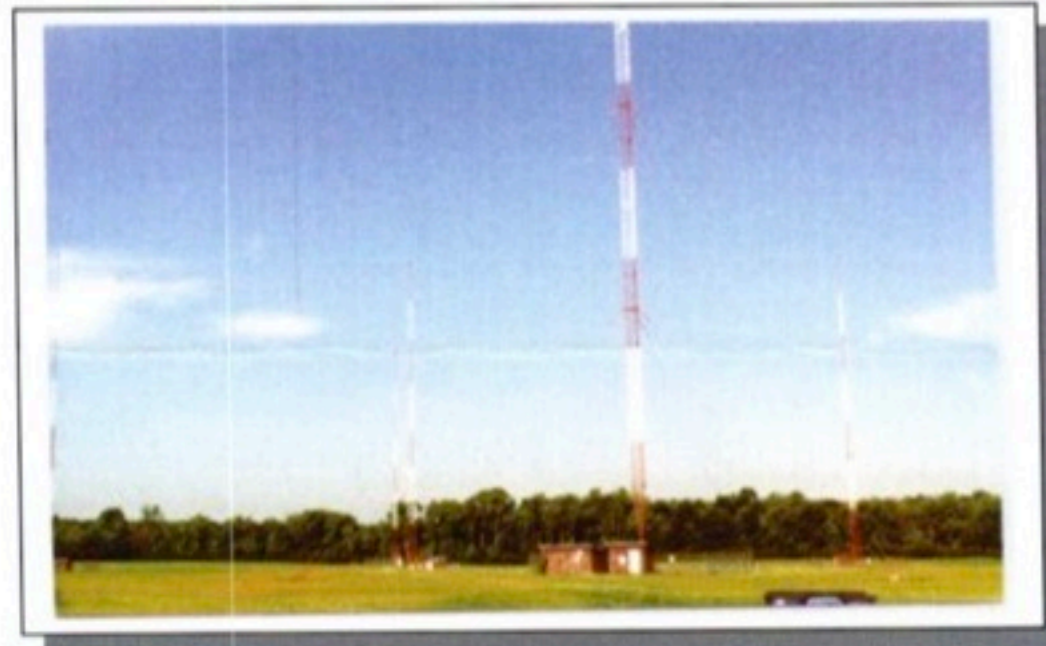

WHK-AM-1220-The Word 50,000 watts 24 hrs a day. Cleveland, Ohio

Main Office 4 Summit Park Drive Independence, OH 44131 Phone 216-901-0921

November 7, 2003

Mr. John N. Sampson
35316 Moose Point Rd
Grand Rapids, Minnesota 55744

Dear Mr. saspson

Thank you for your reception report on WHK-AM. On October 3, 2003. This letter should serve as confirmation of your reception report. Thank you for your detailed program content listing in the report.

WHK operates on 1220 kHz. with 50,000 watts using a five tower directional antenna. The Transmitter is a new Harris 3DX50, Solid State. The antenna site is located in Broadview Hts, a southern suburb of Cleveland. There are five towers in the antenna system. These towers produce a pattern that looks like a dog bone, most of the signal going north and south, the narrow parts of the signal are east and west. For years this transmitter site operated under the call letters of WGAR. It was changed to WKNR, and two years ago it changed to WHK.

WHK is one of five radio stations operated by Salem Communications in the Cleveland Area.

Here is a photo of several of the 5 towers at the WHK antenna site, the towers are 200 ft self support towers. One tower is guyed.