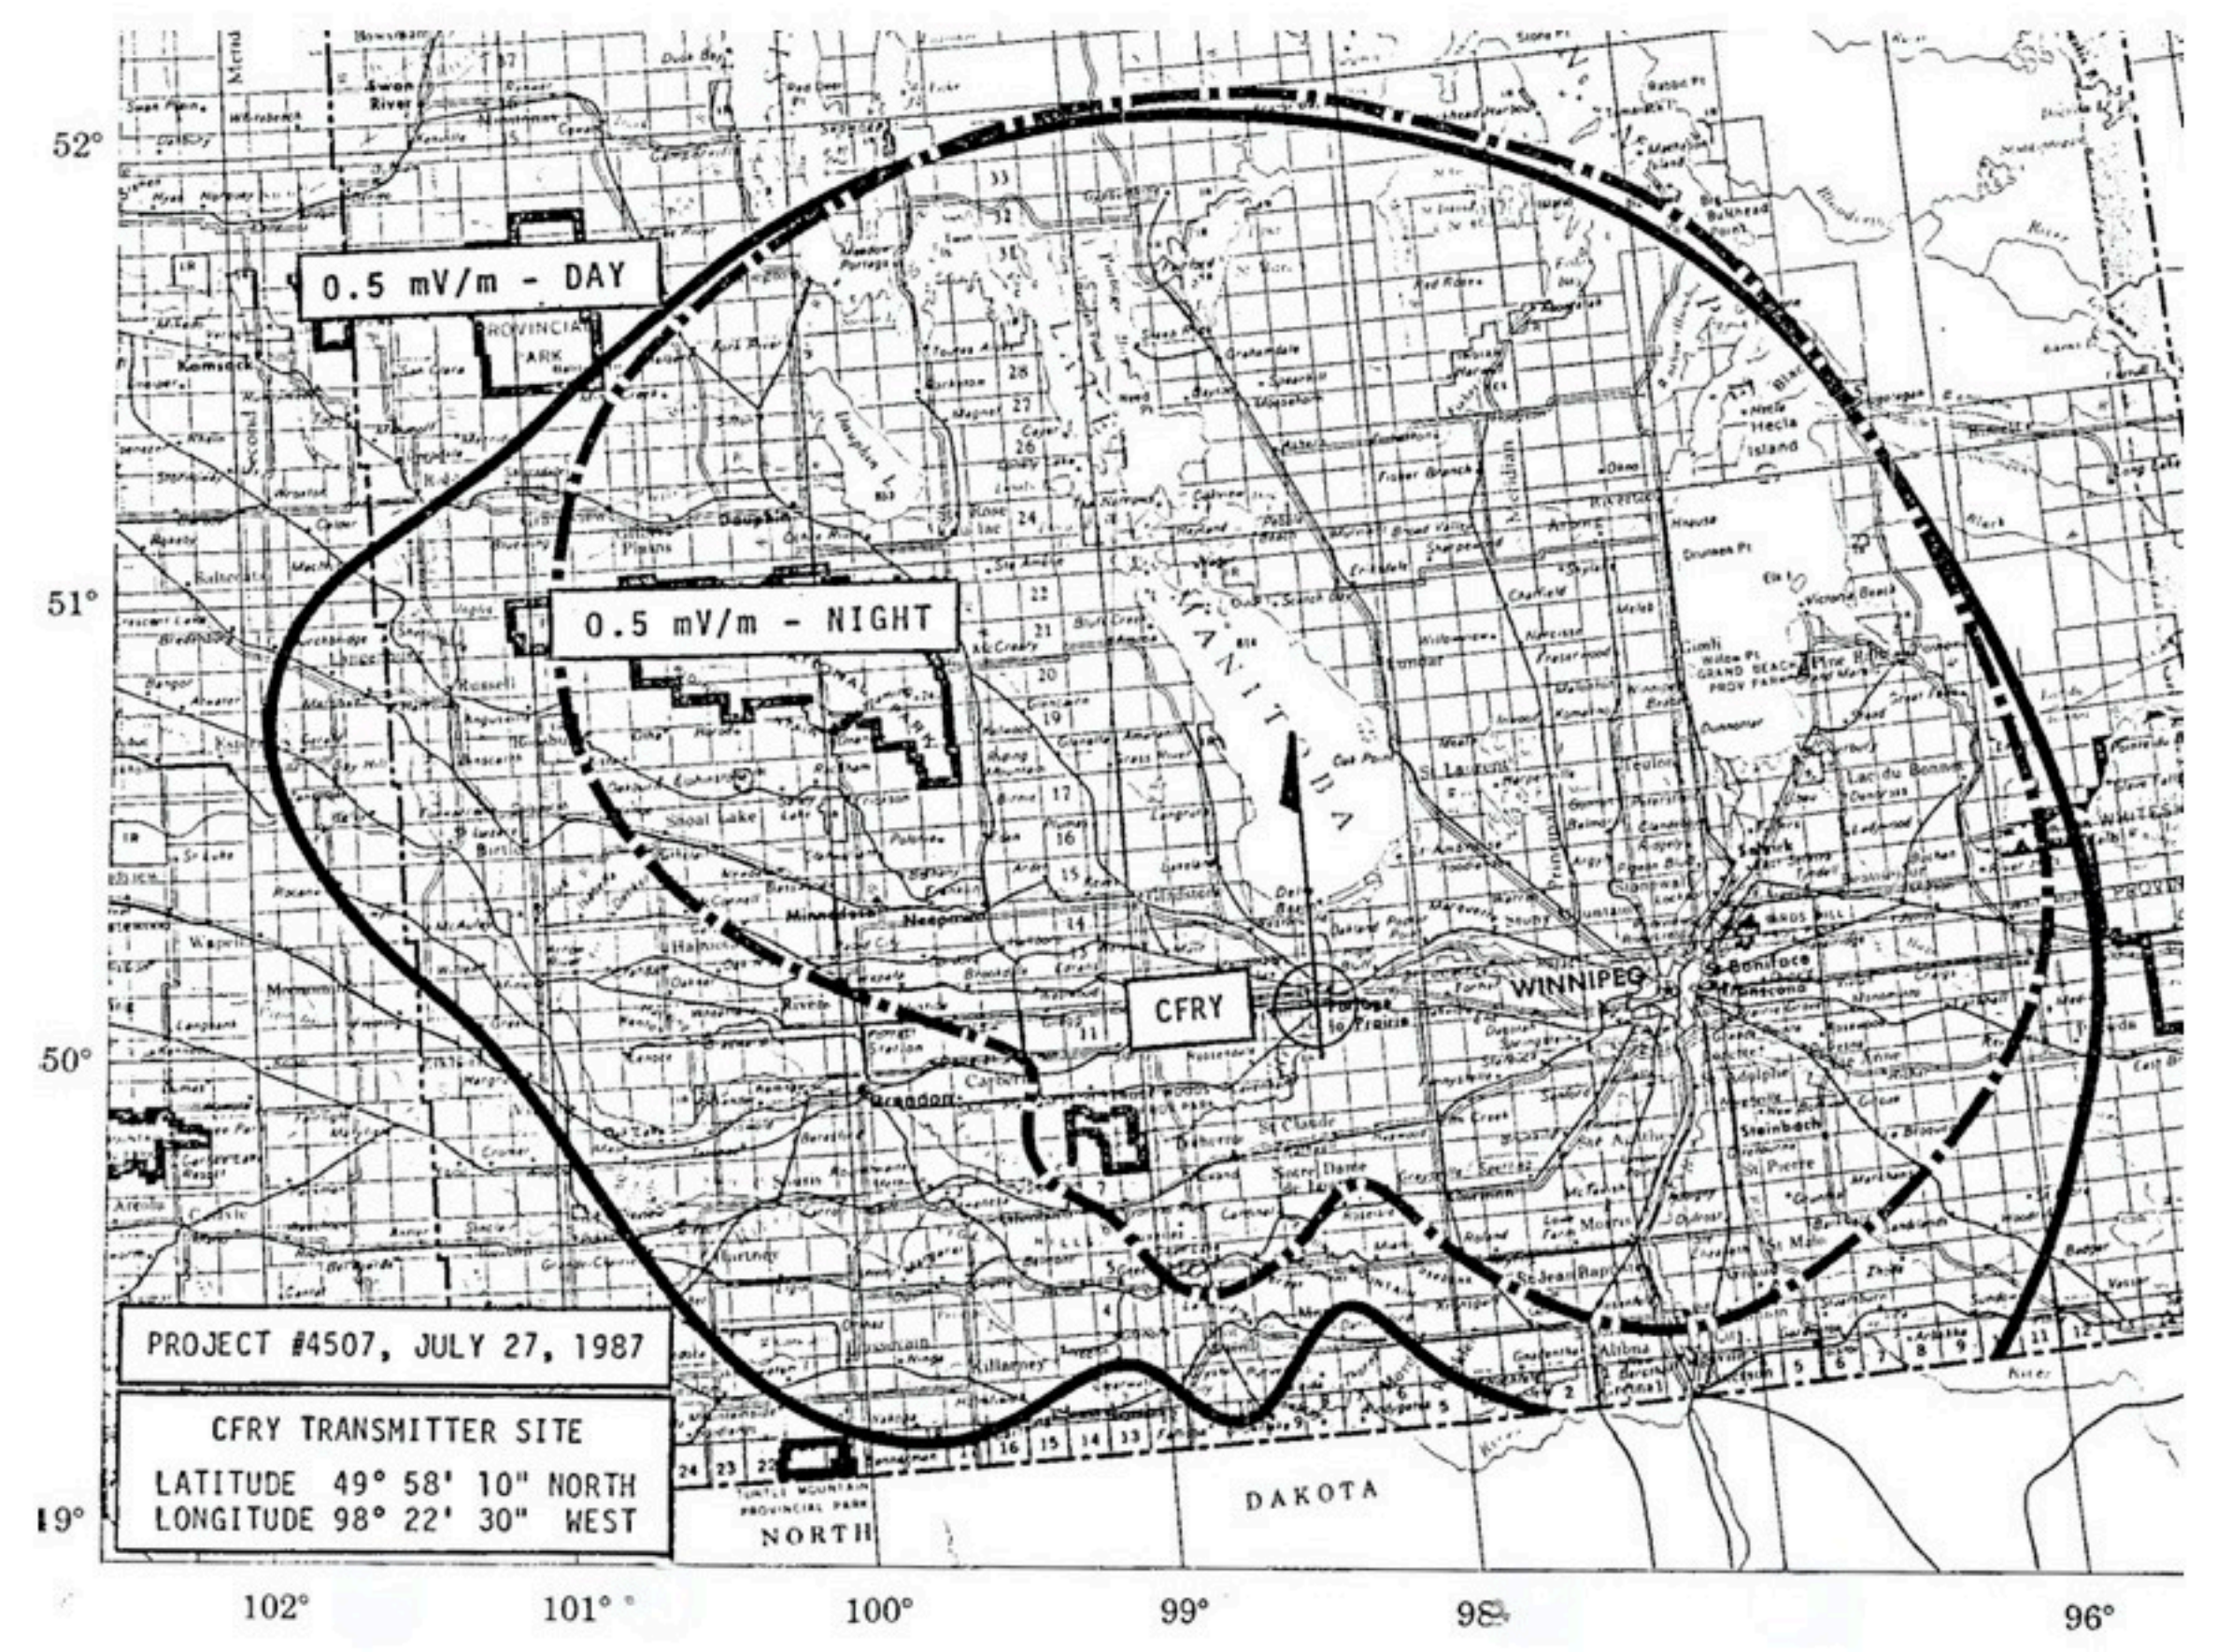

Country...AM & FM Stereo