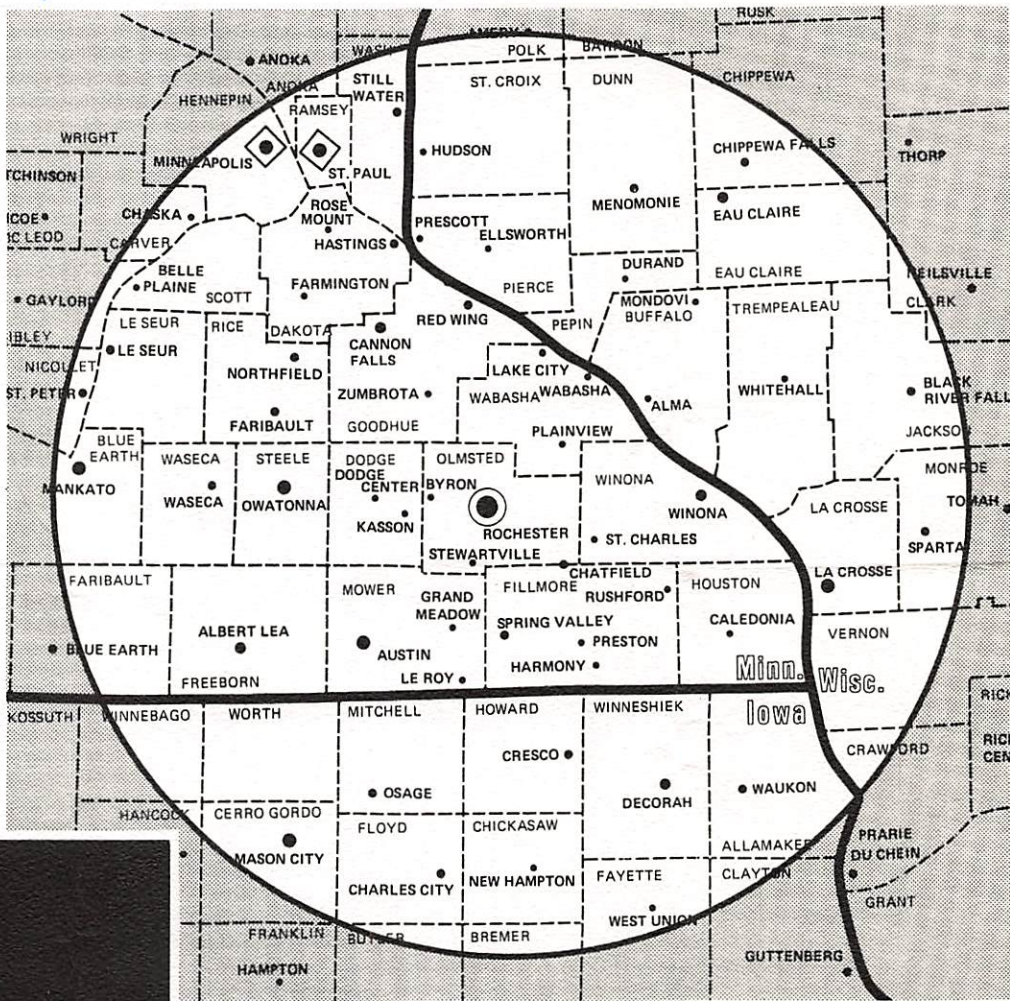

Thank you Bill  
 for your DX report  
 of Aug 13, 1978.  
 Happy to confirm  
 you reception of  
 KNXR.  
 Tom Tower,  
 mgr.

**KNXR COVERAGE MAP**

- Frequency: 97.5 megaHertz, Stereo
- Power: 100,000 watts circular polarization
- Antenna: 625 feet above average terrain
- Transmitter: 6.5 miles east of Rochester
- Coverage: 50 microvolt per meter contour shown
- Studios: Downtown Holiday Inn Building, Rochester, Minn.

KNXR97.5KNXR97.5KNXR97.5  
 KNXR97.5KNXR97.5KNXR97.5