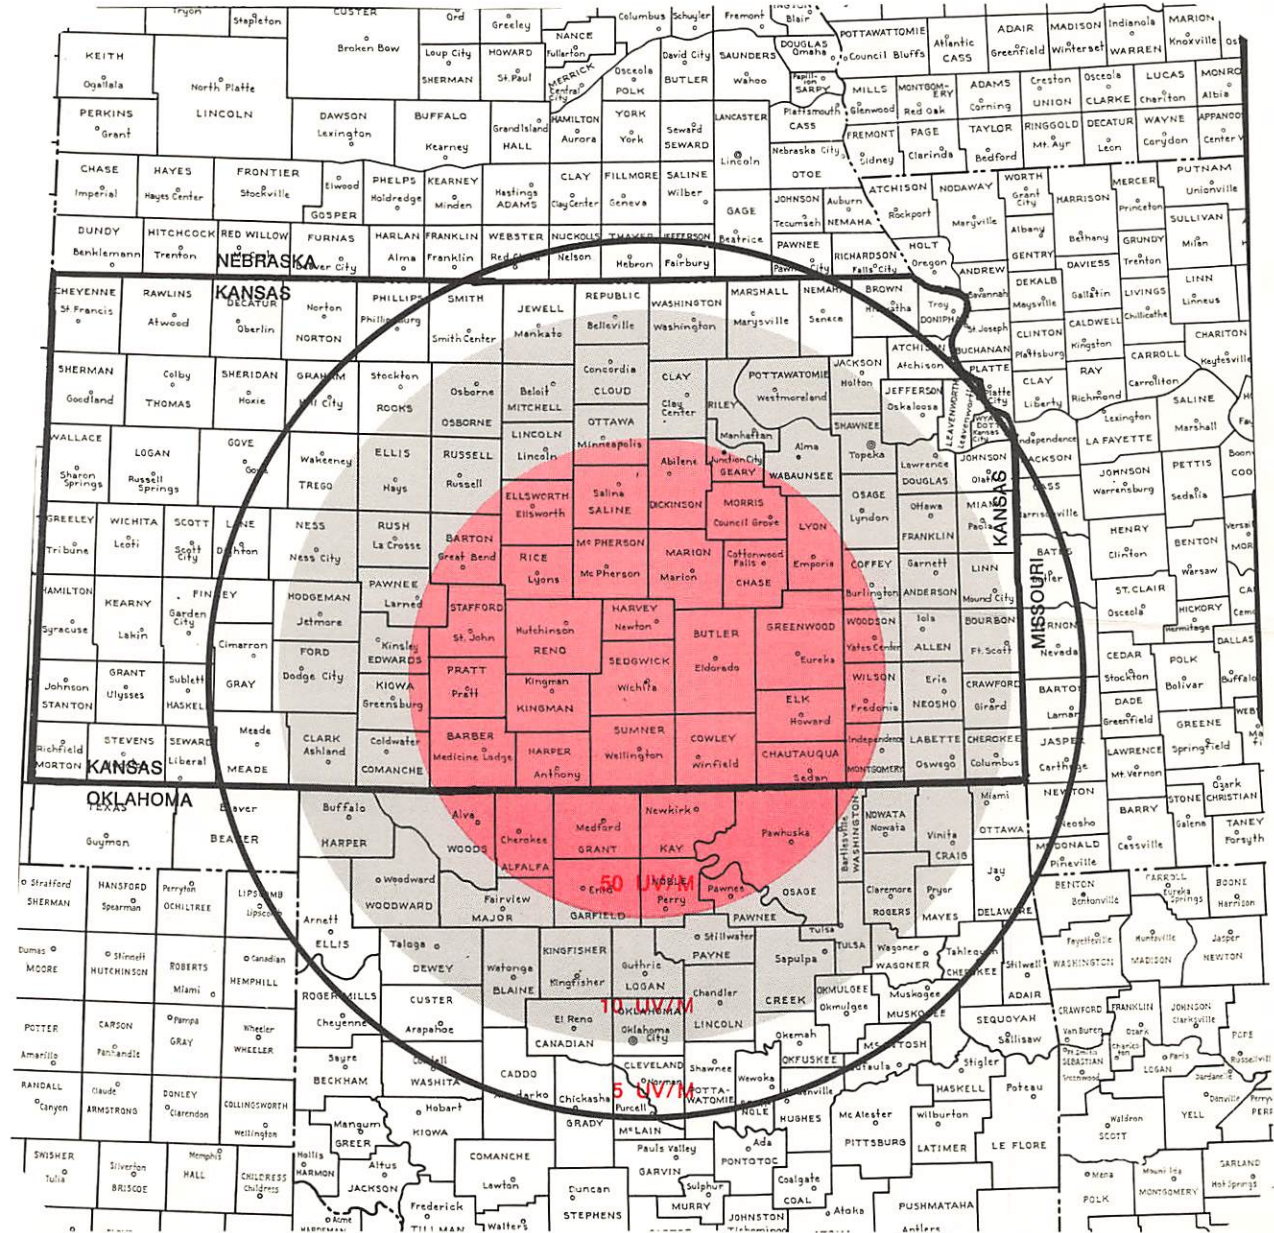

Also enclosing a copy of verification of reception received for KARD-TV way back in 1957 for reception when I lived in Geneva, Nebr., about 180 miles east of here.

Needless to say, we are in your prime coverage area for your affiliate station, KOMC, and are frequent viewers.

Thank you for your assistance.

Sincerely,

Bill Nittler
Bill Nittler

March 20, 79

*Bill,
Sorry the answer took so long!
The description you sent was
indeed KARD-FM. Enclosed
is our coverage map you
requested.*

*Gene
Weather*

*March 20, 79
Verified listening
in M: Cook NE
by Bill Nittler
pull out the
KARD*

KARD-FM 107

for Music Lovers

Covering More of Kansas (and Neighboring States) Than Any
Other Wichita FM/Stereo Radio Station