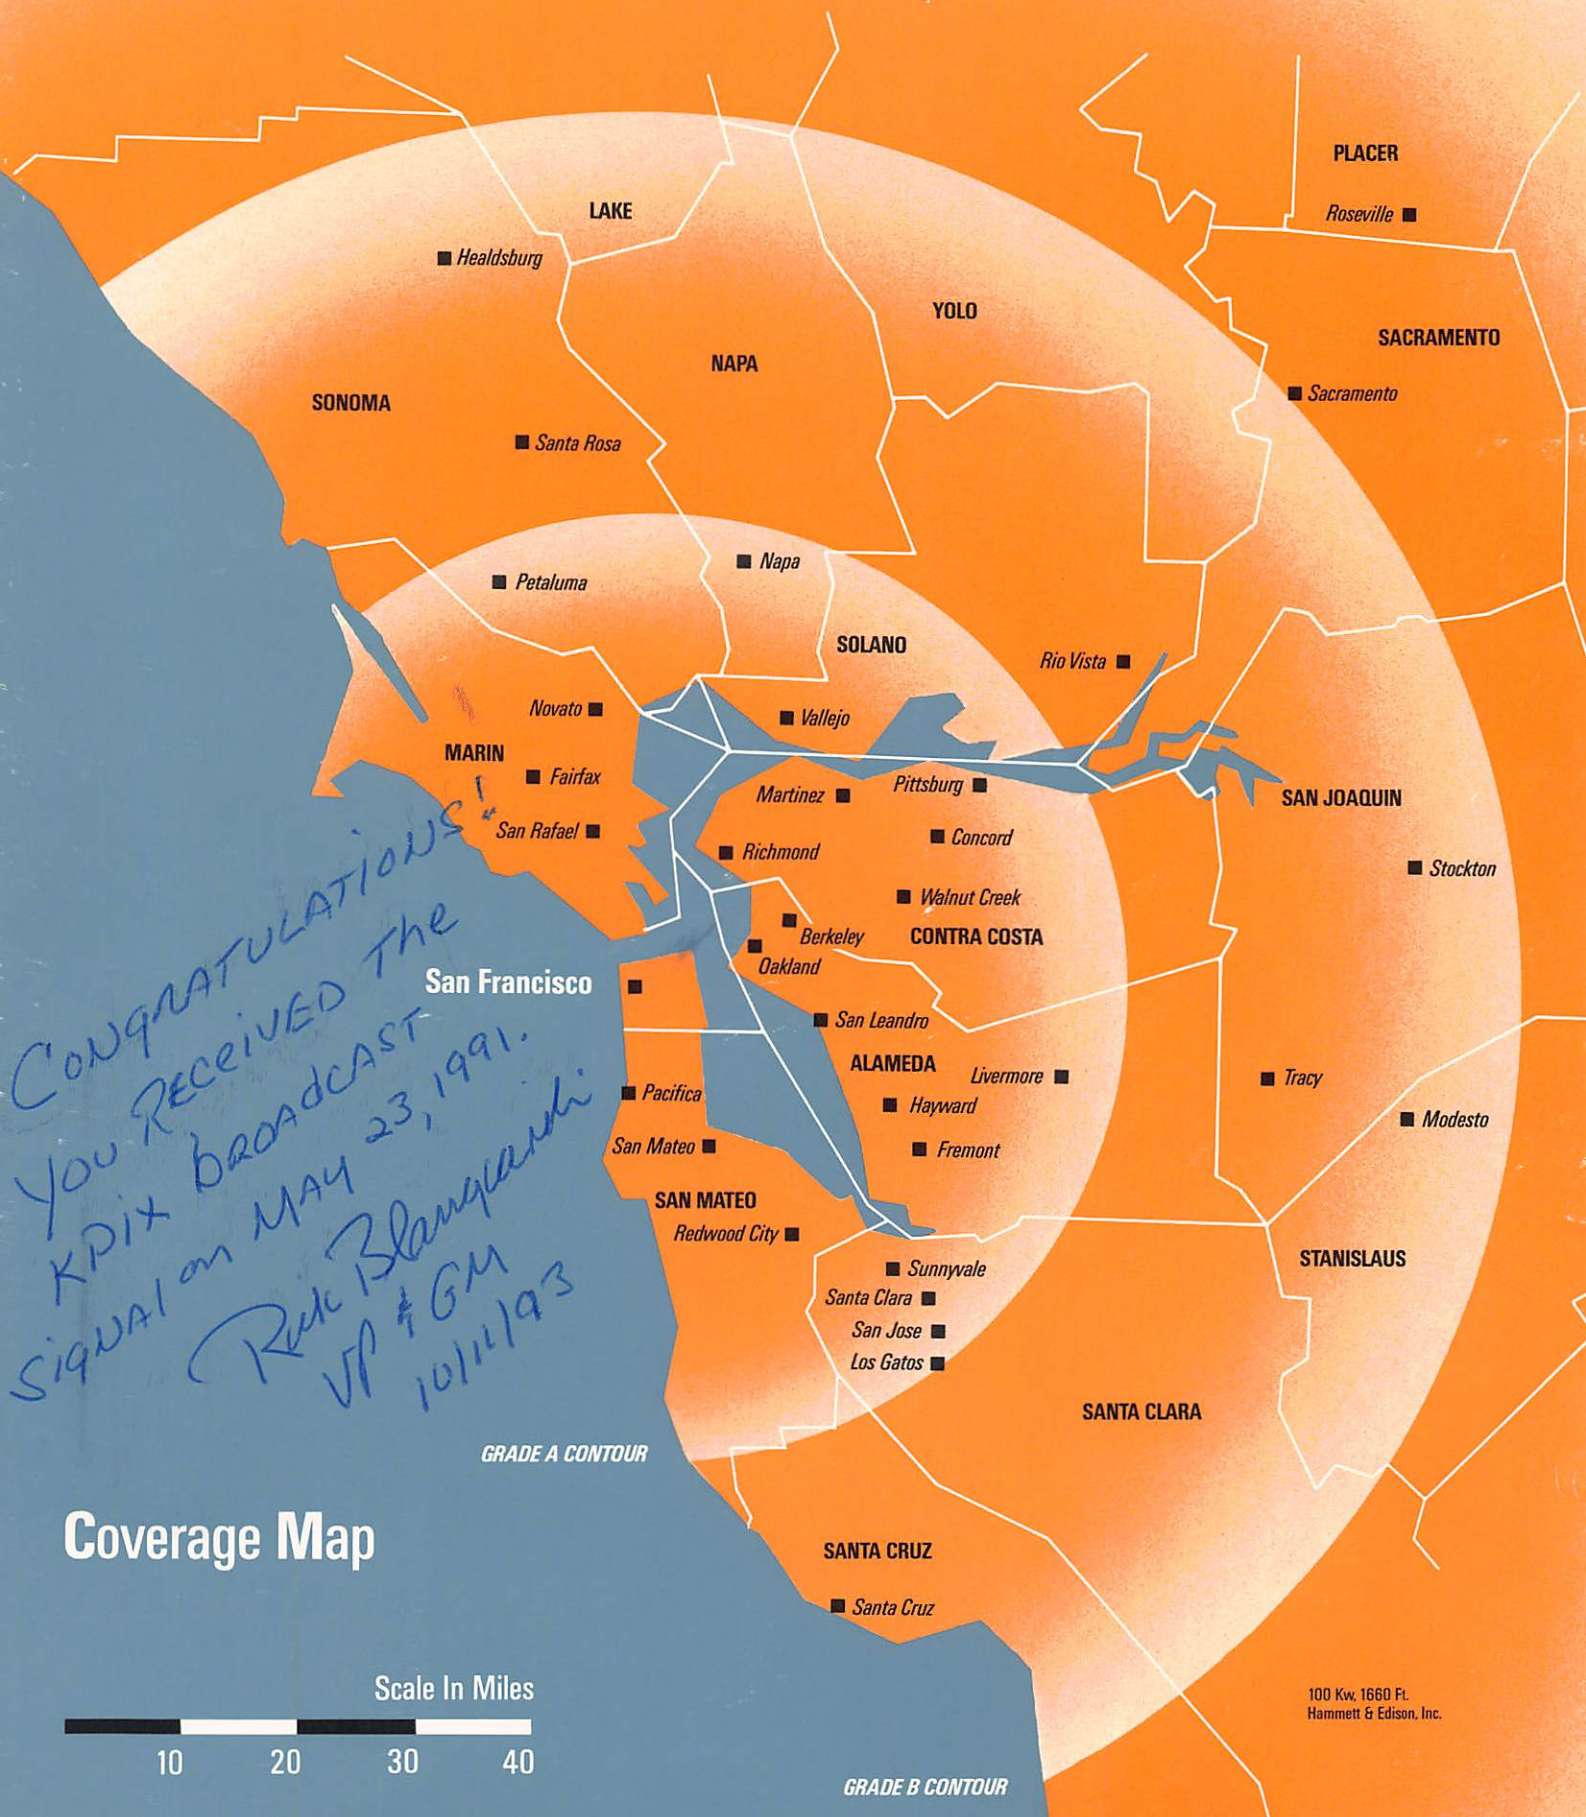

KPIX 5

855 BATTERY STREET, SAN FRANCISCO, CA 94111-1597 (415) 362-5550
WESTINGHOUSE BROADCASTING AND CABLE INC.

*CONGRATULATIONS!
YOU RECEIVED THE
KPIX BROADCAST
SIGNAL ON MAY 23, 1991.
Rick Blangnick
VP # GM
10/11/93*

Coverage Map