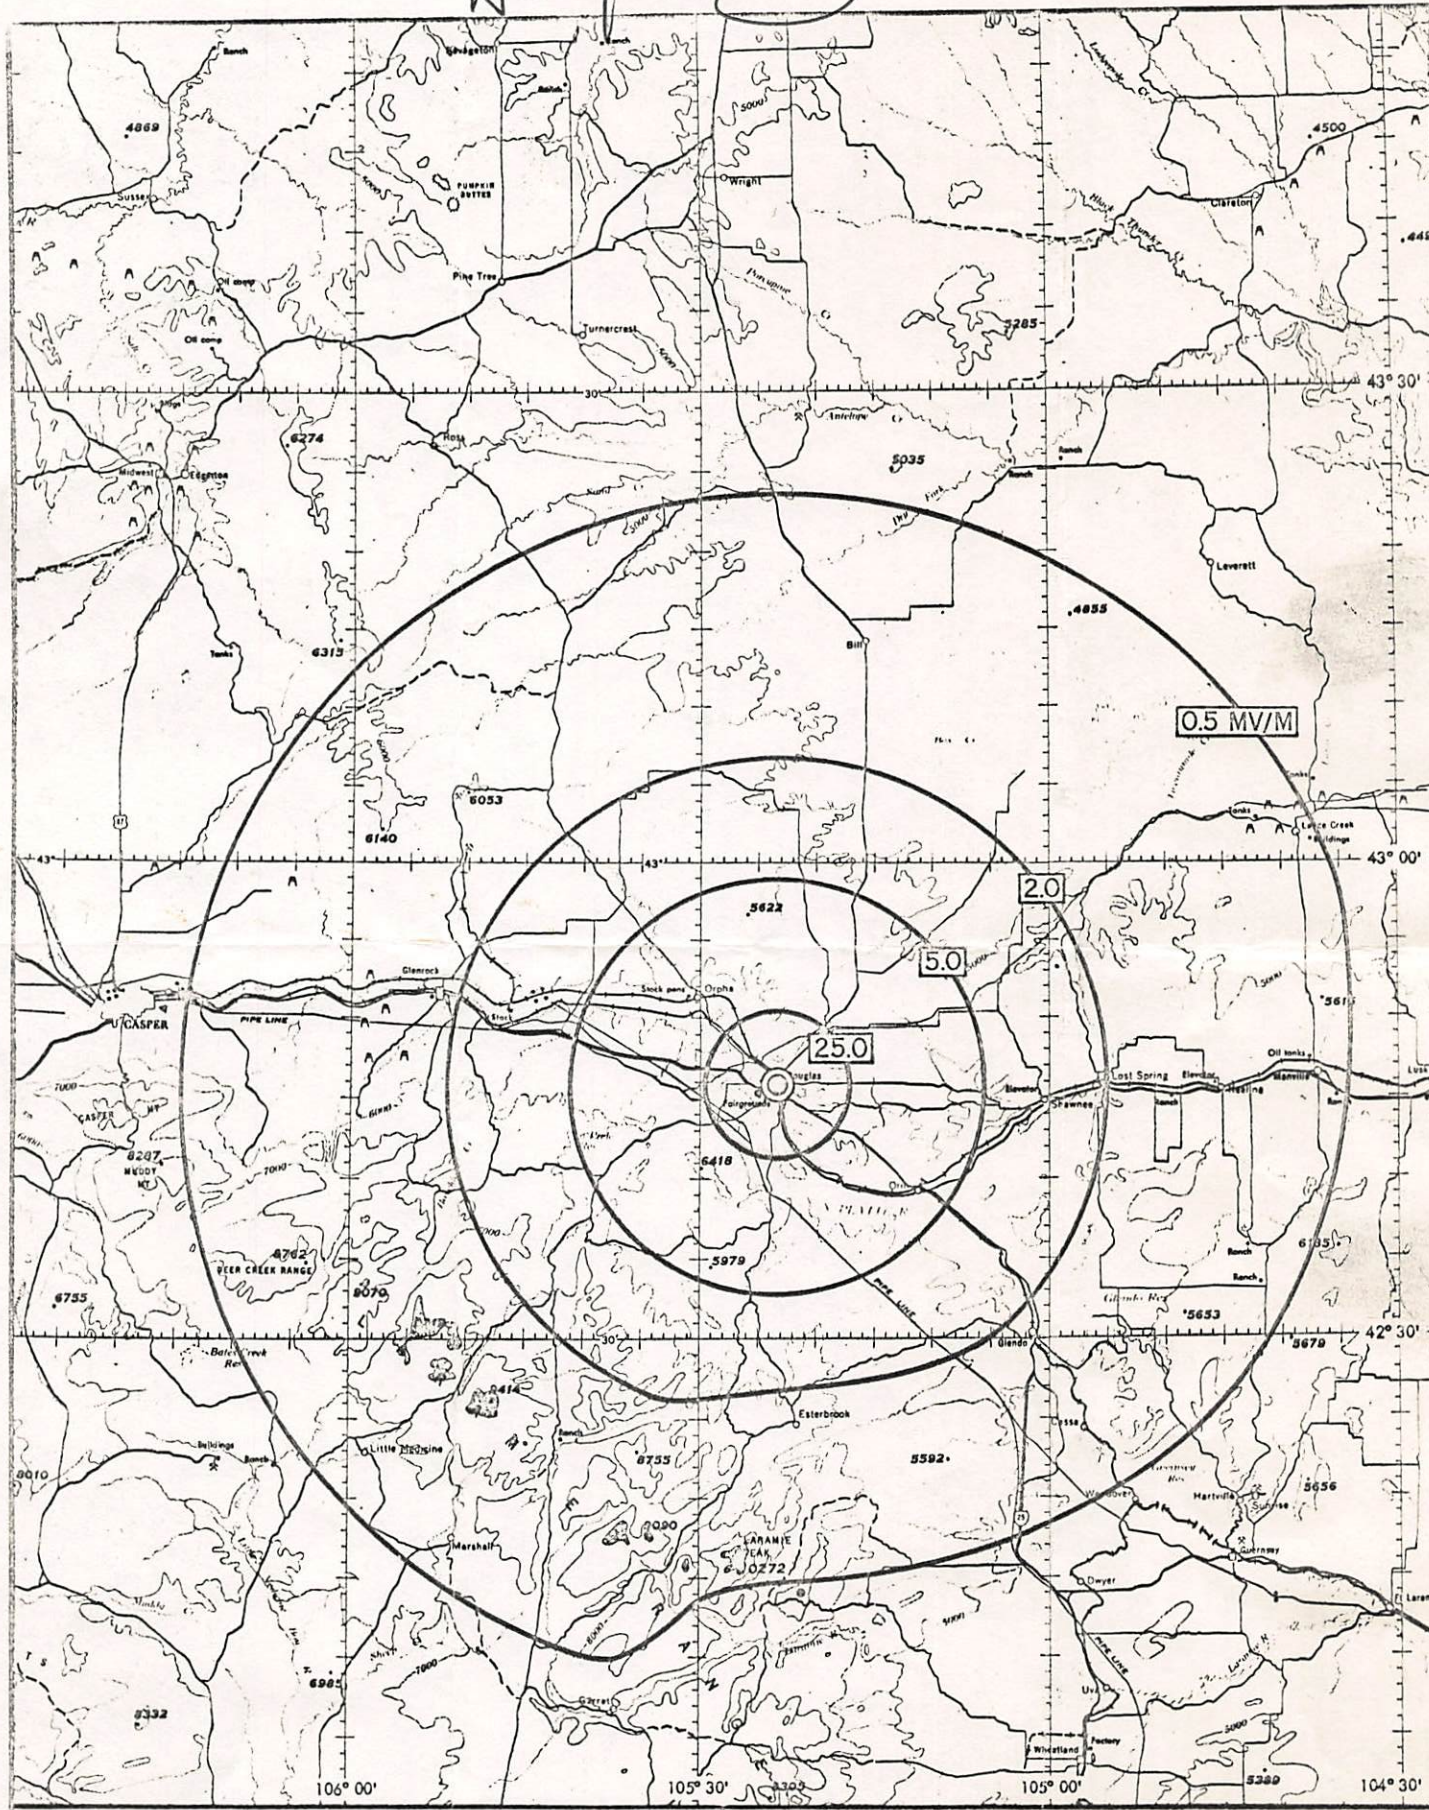

Dear Mr. Nittler: This is to verify your log for Jan. 6, 1976.

Hammett

AUTHORIZED DAYTIME COVERAGE

HAMMETT & EDISON, INC.
CONSULTING ENGINEERS
SAN FRANCISCO

RADIO STATION KWIV
1470 KHZ. 0.5 KW. 1 KW.-LS. ND-U
DOUGLAS, WYOMING

1470 KHZ. 1 KW. ND

750701