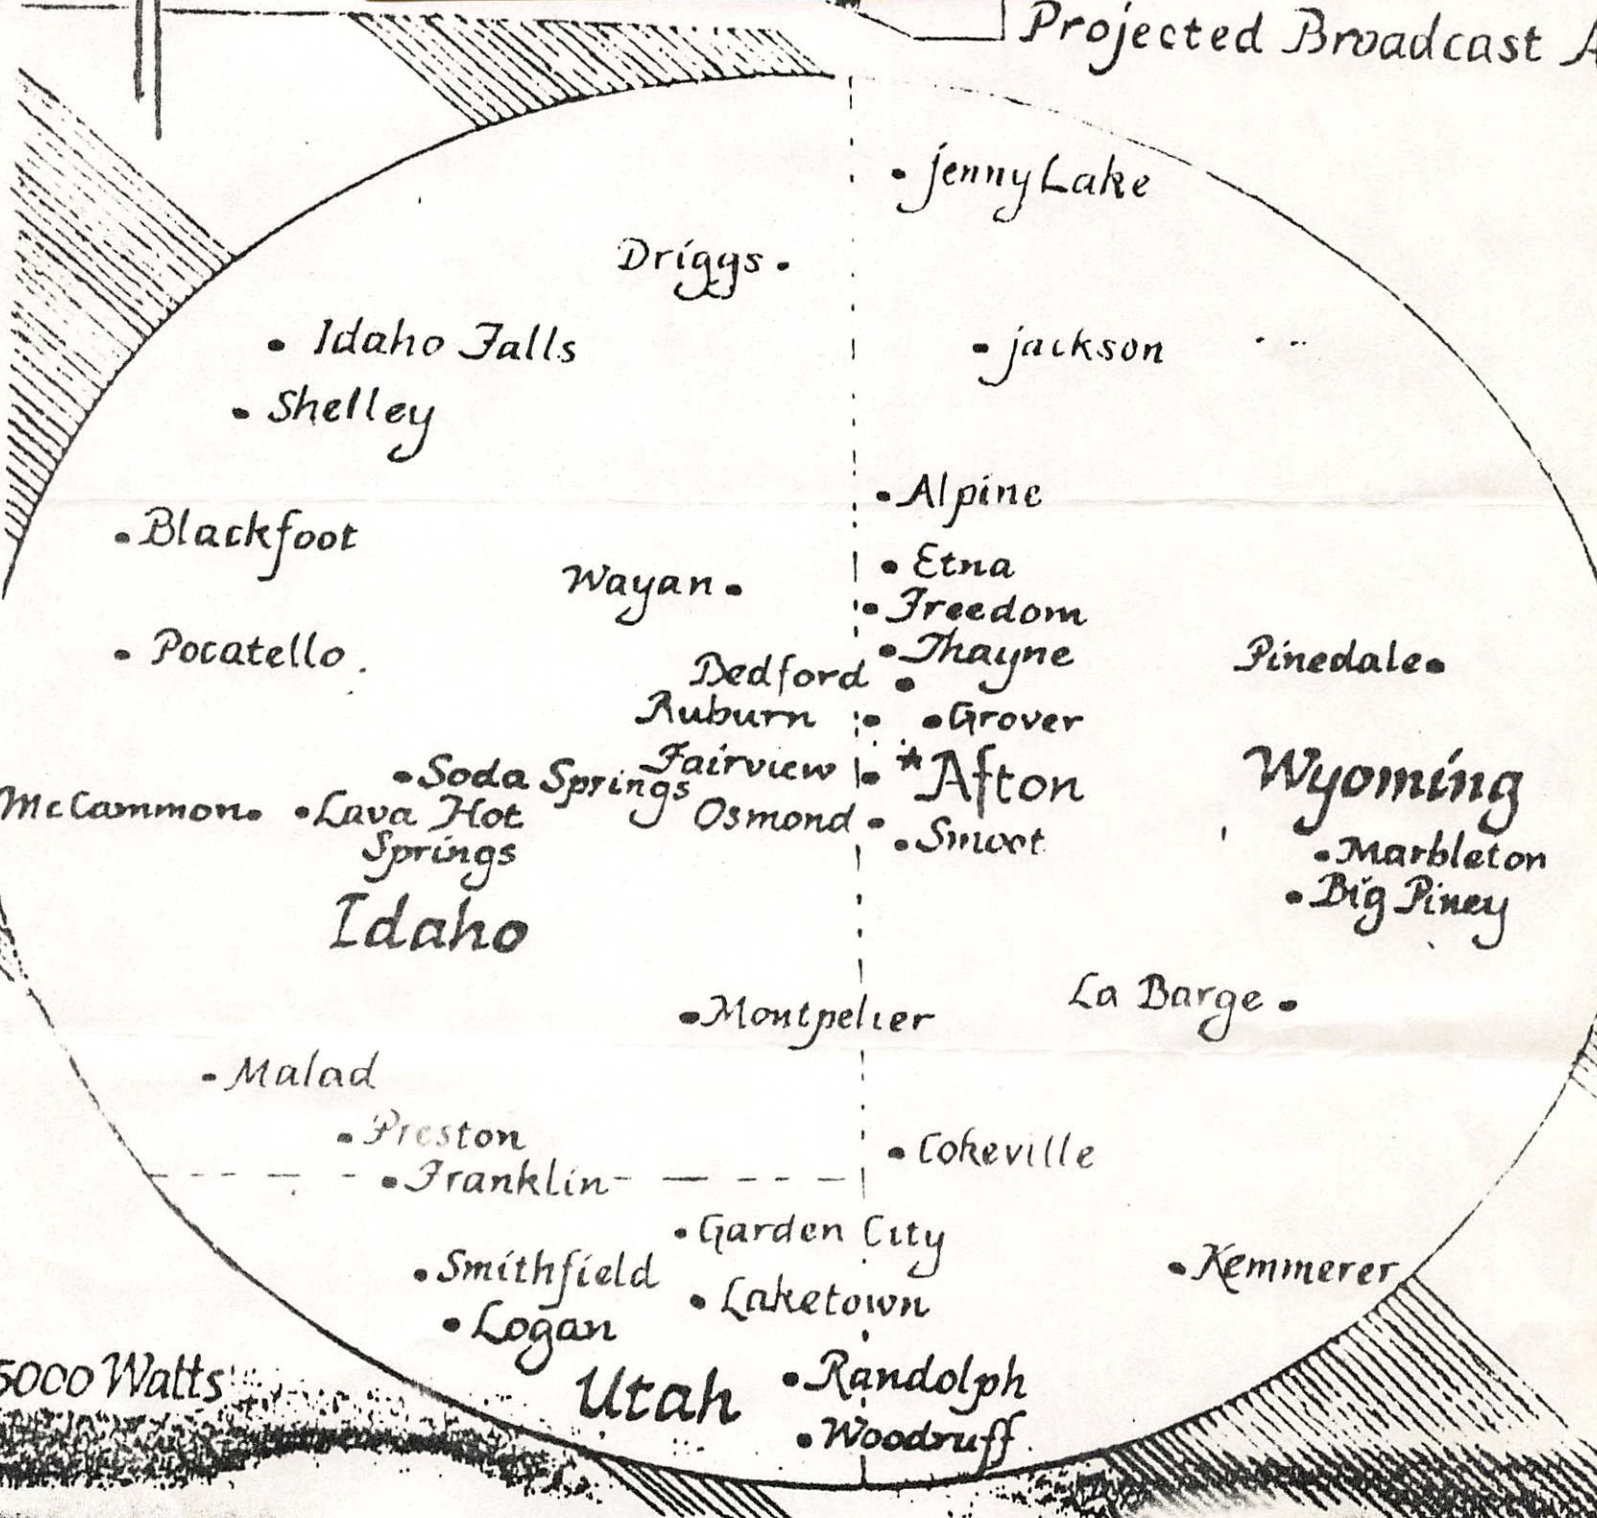

KRSV
AM - FM
8,000 WATTS OF
COMBINED
POWER
AFTON, WYOMING 83110
DOUG MATHIS verifying reception
MANAGER (307) 886-9832
SALES CONSULTANT

Radio Star Valley

1210 AM
886-9832

Projected Broadcast A