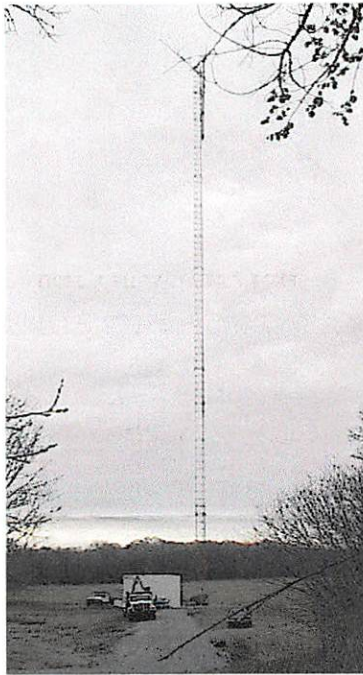

RECEPTION VERIFICATION

This is to verify reception of KTBK Radio Station, Sherman, Texas on 3/31/99 at 7:15-7:55 pm CST on a frequency of 1700 kHz. Power used was 10.0 kW into a 5/8 wave antenna. Thank you for your report and interest in the station. Regular programming is simulcast on 1310 kHz (KTCK) in Dallas, Texas featuring a sports-lifestyle format known as "The Ticket". KTBK is a part of the Susquehanna Radio Corporation Dallas operation which includes KLIF, KKLF, KTCK, KTBK, KKZN, KXZN, and KPLX radio stations.

Hubert (Hue) Beavers

Hubert (Hue) Beavers

KTBK 1700 Transmitter Site
near Van Alstyne , Texas

Mr. Bill Nittler
P.O. Box 824
Mancos, CO 81328

2nd report/verification