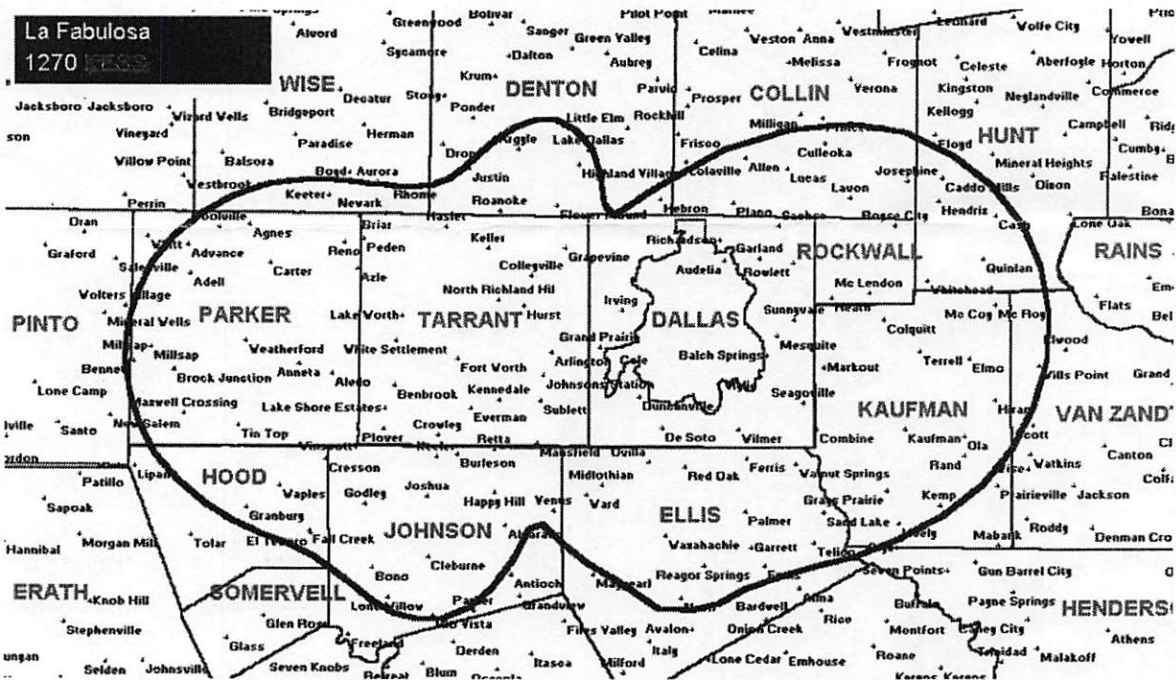

November 30, 2004

Dear DX'er,

Thank you for your recent reception report. This letter confirms your reception of KFLC on 11-15-18- from 1700 to 1807.
19-04

KFLC operates 24 hours on 1270 kHz with a directional antenna day and night. The day power is 5KW and the night power is 4.6KW. Six towers make up the directional array and are located in Arlington, Texas. Our studios are located at 7700 Carpenter Freeway in Dallas. Thanks again for listening!

Sincerely,

Patrick Parks
Engineering Manager
Univision Radio Dallas
7700 Carpenter Fwy.
Dallas, TX 75247

2.0 mV/m contour

7700 Carpenter Fwy, Dallas, Texas 75247