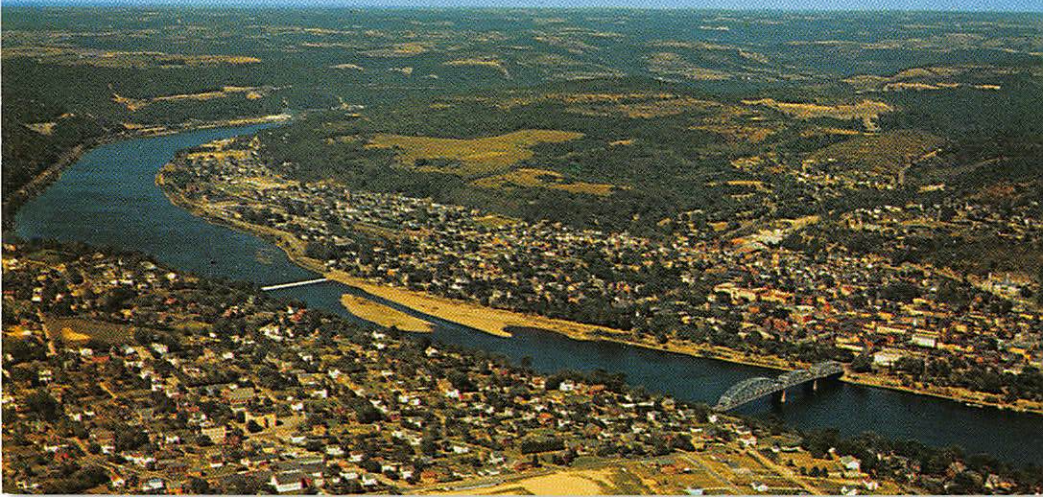

# WACB

1380 kcs. - 1000 watts

KITTANNING, PA.

AERIAL VIEW KITTANNING, Pennsylvania, showing beautiful scenery just North of the town.

Ektachrome by Richard C. Miller

Natural Color Card Published by Modern-Ad, Bu. Co., Pa.

*(Dick Cooper's number 3 son)*

POST CARD

Address

 Distributed Exclusively by the Kittanning Area Chamber of Commerce

18317