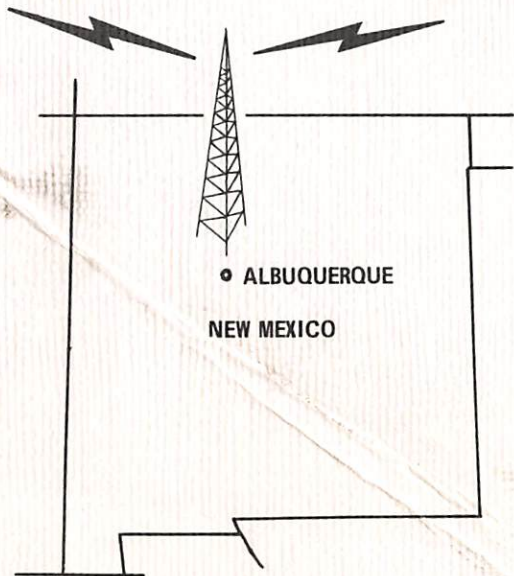

ALBU KR·KE RADIO

610 AM

OWNED BY WKY TELEVISION SYSTEM INC.

5000 WATTS NON-DIRECTIONAL DAY
5000 WATTS DIRECTIONAL NIGHT
with most of our power beamed north and south

Confirming your reception report of Oct 28, 74
between the hours of 1:16 Am and 1:29 Am

KRKE
P.O. BOX 737
ALBUQUERQUE, NEW MEXICO 87103
PHONE (505) 765-5600