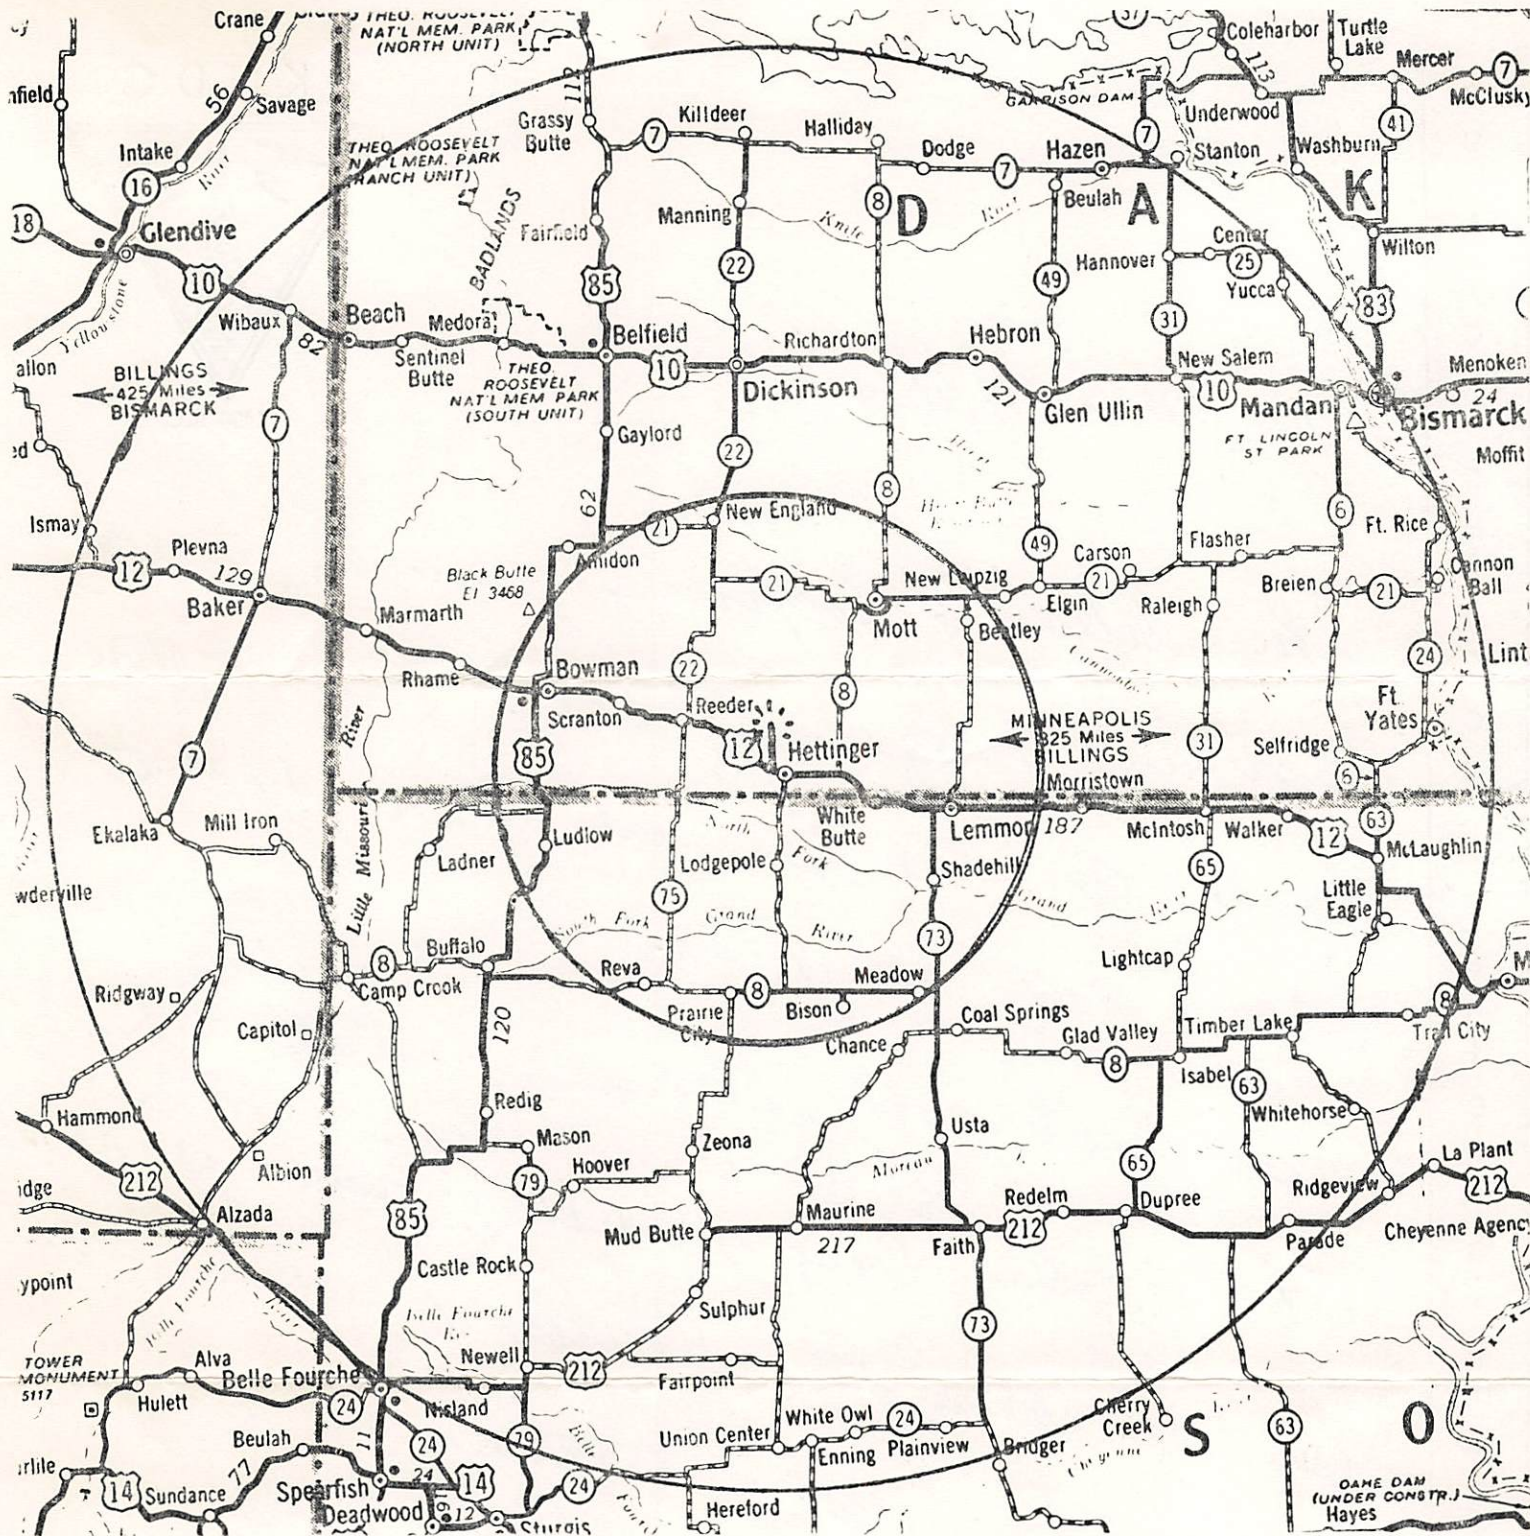

Public Service - Entertainment

KNDC

1490 K.C.

Mr M W Gitter

This letter to confirm yours of 11-9-58 regarding frequency check. Yes KNDC was on the air ~~at~~ from 1 AM to 1:30 A.M.S.T. 11-7-58.

We hold our frequency check the 1st Friday of every month from 1-1:30 AM MST. We work with Phelps Precision Lab in mpl. Congratulations on belonging to a fine organization like WRA.

Tom E. Longhead
@ E & Ben myr.

HETTINGER BROADCASTING COMPANY

Hettinger, North Dakota

K N D C Hettinger, North Dakota

Serves an area of 23 counties in North Dakota, South Dakota, and Montana populated by 139,630 people.

In this area are 34,152 homes with one or more radios, plus the huge number of radios on area highways and in business places.

These figures are based on the 1950 census reports. In most cases present statistics would show larger figures.