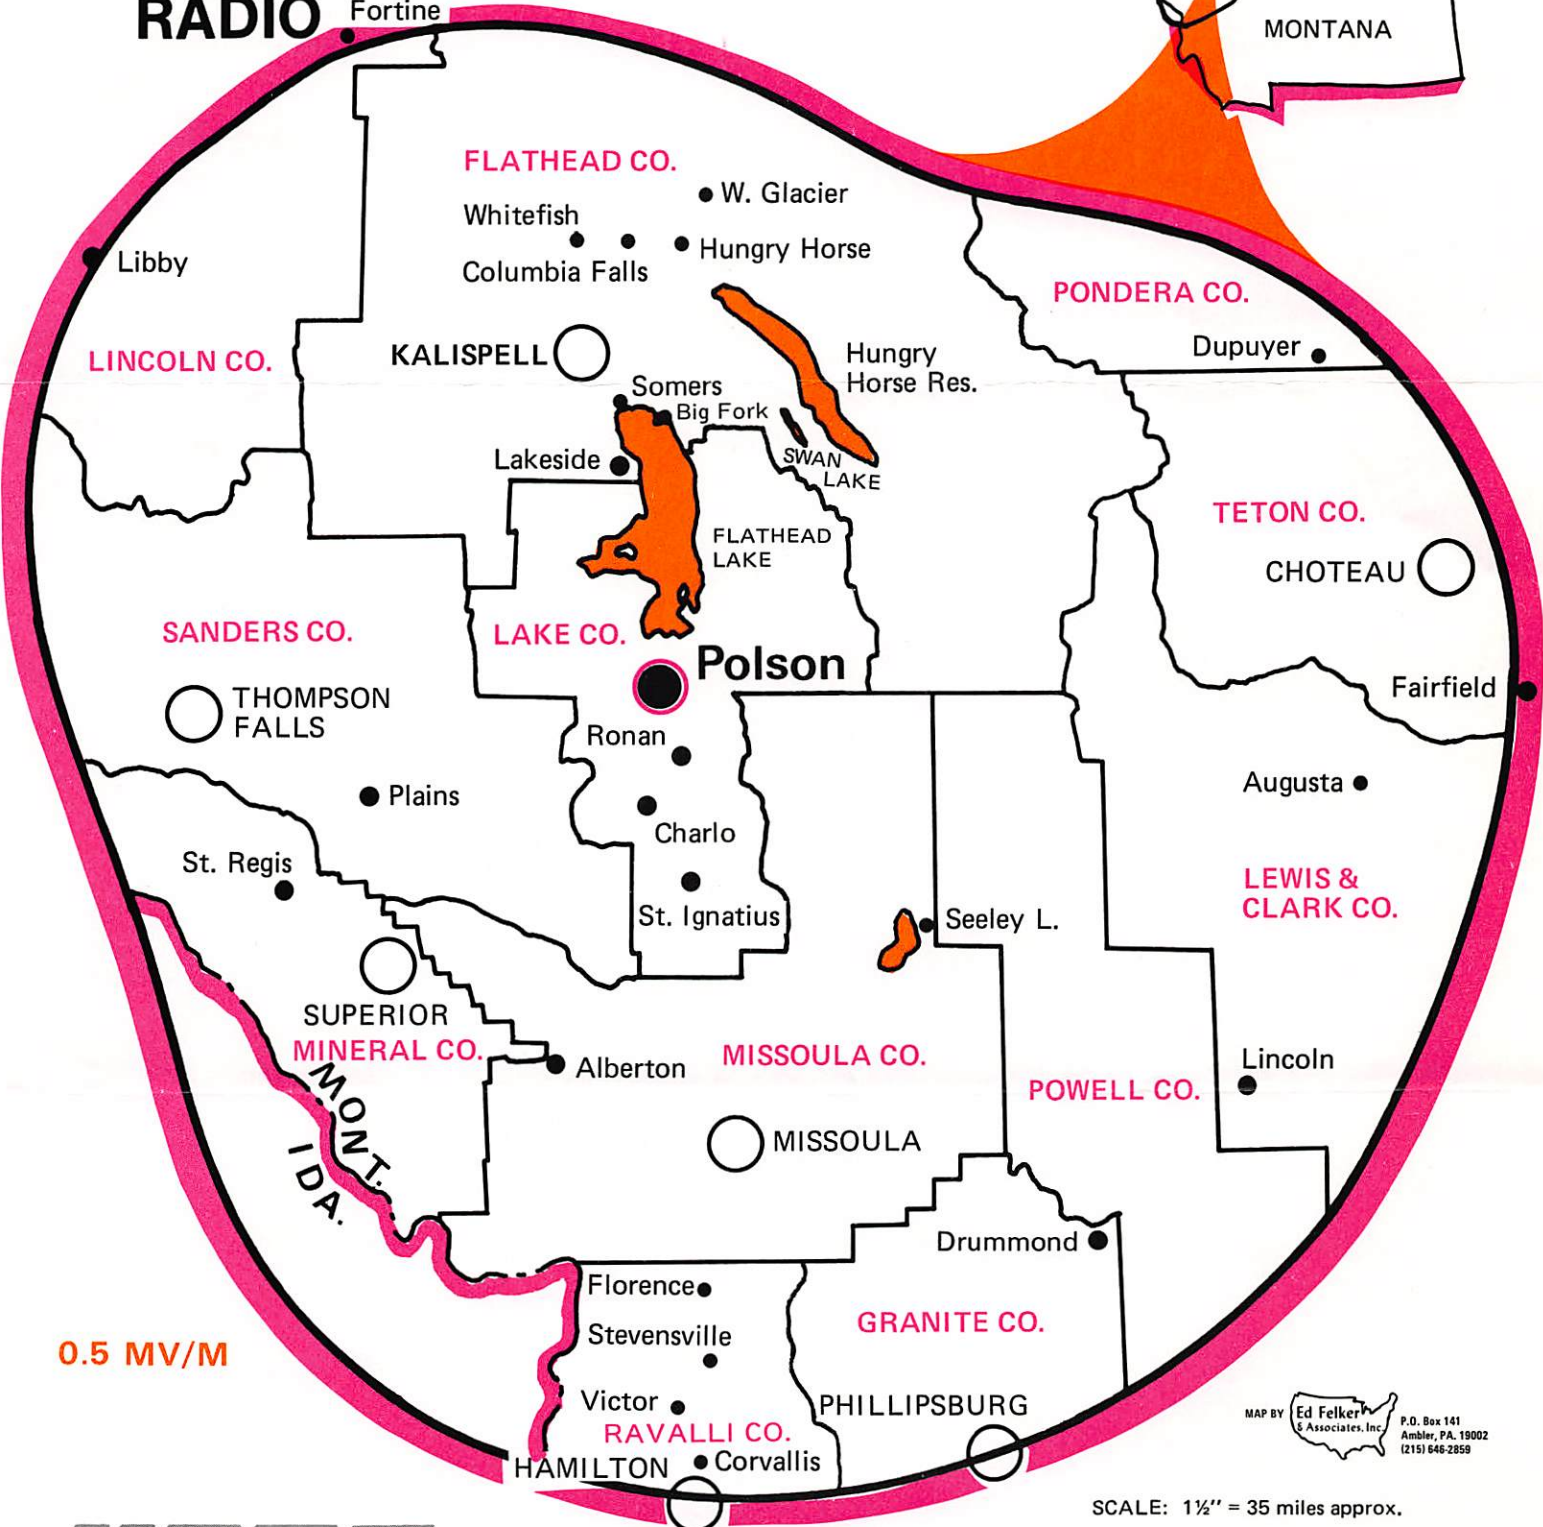

# KERR

1070 am  
Polson, Montana

RADIO

Fortine

MAP BY Ed Felker & Associates, Inc. P.O. Box 141  
Amherst, PA. 19002  
(215) 646-2859

SCALE: 1 1/2" = 35 miles approx.

# KERR

YOUR COUNTRY MUSIC STATION  
RIGHT IN THE MIDDLE OF YOUR DIAL  
WITH 50,000 WATTS, THE VOICE OF NORTHWEST MONTANA

KERR Radio  
P.O. Box 1508, Polson, Montana 59860