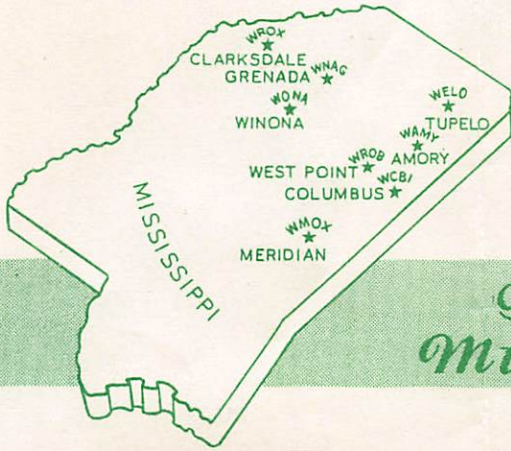

W O N A

WINONA, MISSISSIPPI

The Mid South Network Mutual Broadcasting System

Maurice W. Nittler
2818 So. Cherokee
Englewood, Colo.

Dear Mr. Nittler

This will confirm your reception report of 18 Nov 1958, at 1:40 am CST. WONA operates on 1570 kc with a power of 1000 watts, using new RCA equipment throughout. The transmitter is located on the eastern border of Winona, and is remotely controlled from our studios in the telephone building.