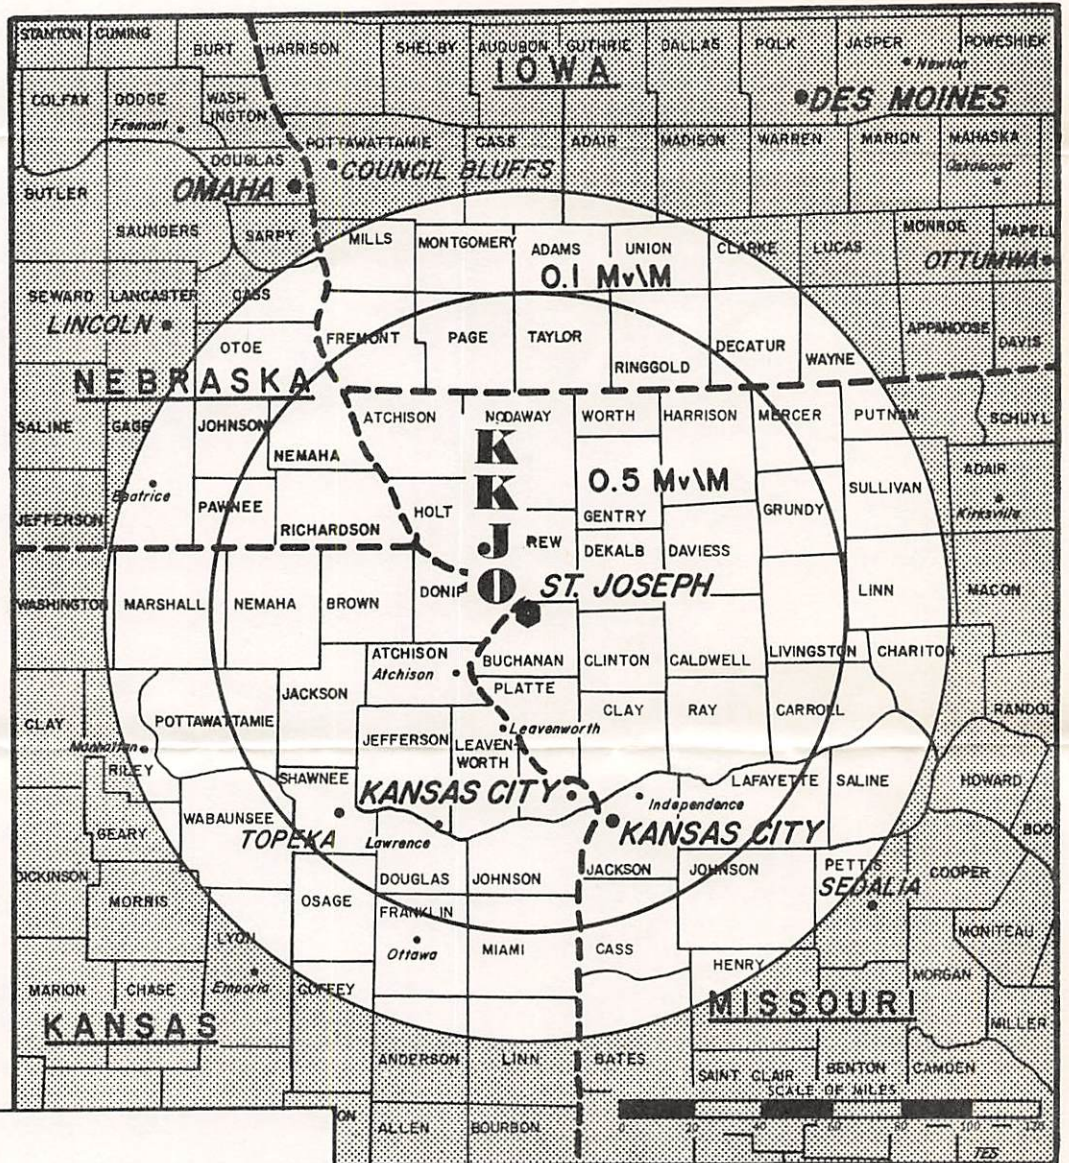

This is to verify your reception of KKJO, 1550 Clear Channel
on August 2, 1961.

We wish to thank you for your report of our signal and reception.
KKJO operates with 5,000 Watts non-directional day-time and
operates night-time directional with 25,000 Watts E.R.P. with
a pattern directed to the north-west portion of the United States,
as you can see in the enclosed coverage map of our night-time
pattern coverage area.

Very truly yours,

Radio Station KKJO

Earl Hask

Station Manager

**K
K
J
O**

5,000 watts 1550 kc.
Clear Channel

MARKET DATA

	St. Joseph Metropolitan	.5MV/M Contour (Excluding Kansas City)
AUDIENCE:		
Population	104,000	843,500
Households	32,400	283,710
Radio Homes	31,690	271,440
Automobile Radios	19,976	226,345
ECONOMIC:		
Spendable Income	\$177,845,000	\$1,413,914,000
Retail Sales	115,390,000	1,058,230,000
Average Family Income	5,628	4,269
Food Stores	26,834,000	242,863,000
Drug Stores	5,001,000	40,710,000
Gen. Merchandise	13,520,000	75,674,000
Apparel	7,012,000	43,167,000
Home Furnishings	7,102,000	47,999,000
Automotive	22,408,000	188,238,000
Filling Station	7,686,000	99,548,000
FARM:		
Farm Population	-	190,000
Farm Homes	-	60,750
Farm Radio Homes	-	57,910
Farm Income	-	408,594,000

**St. Joseph's Adult-Metropolitan
Station**

- Regional Coverage
- Mature Programming
- Feature Personalities
- Extensive News
- Low Cost

K K J O

404 SOUTH 8TH ST. • ST. JOSEPH, MISSOURI