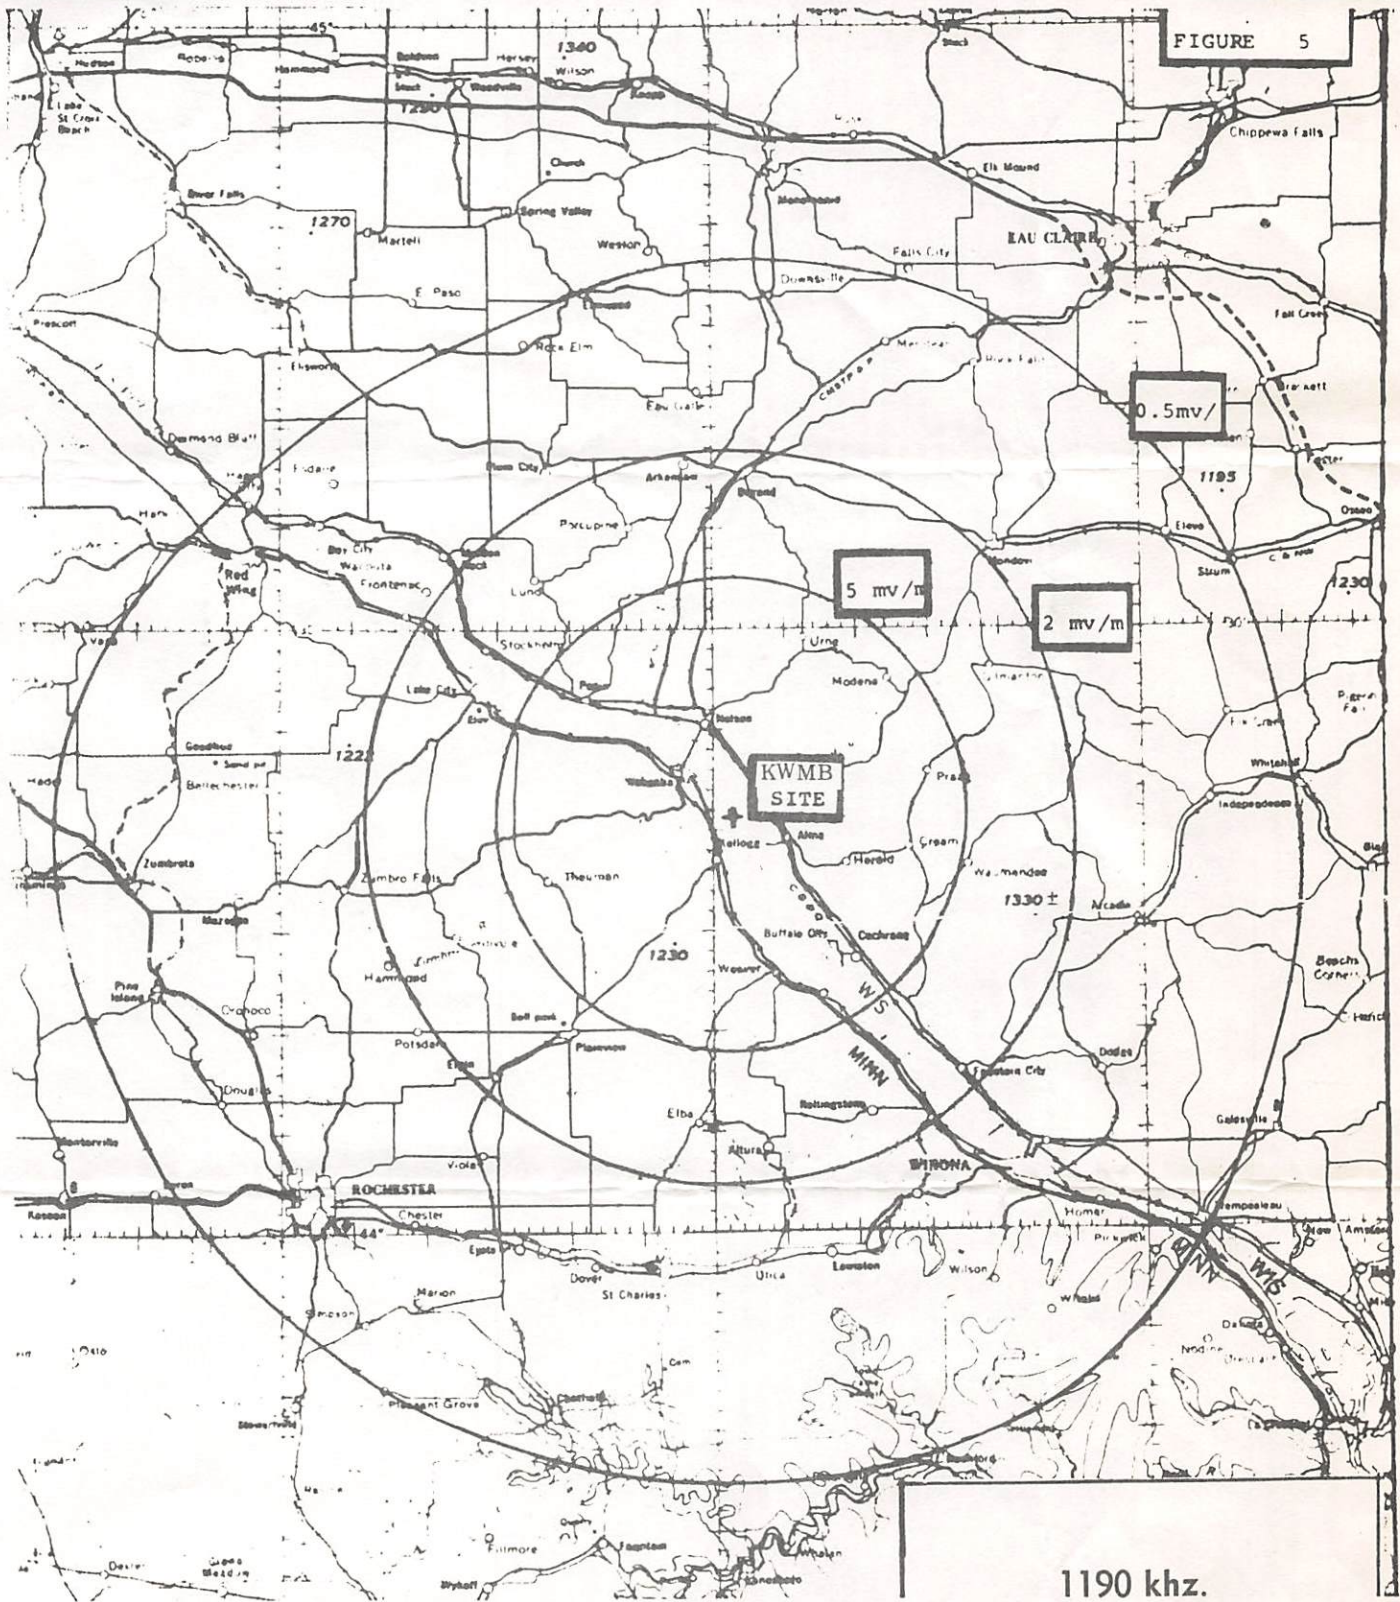

COVERAGE MAP

FIGURE 5

KWMB

KEEP WABASHA CO. MINN. BEAUTIFUL

"THE VOICE OF THE VALLEY" — P.O. Box 46 — Wabasha, Minn. 55981 — Phone (612)565-4576

Dec. 27, 1976

Dear Mr. Nittley

We received your letter of your reception today, and are pleased to have listeners at such a distance away. Your copy of our log has some mistakes in it as far as our sponsors names are concerned, but it is obvious from your records that you had indeed picked up our signal. Your log corresponds exactly with ours.