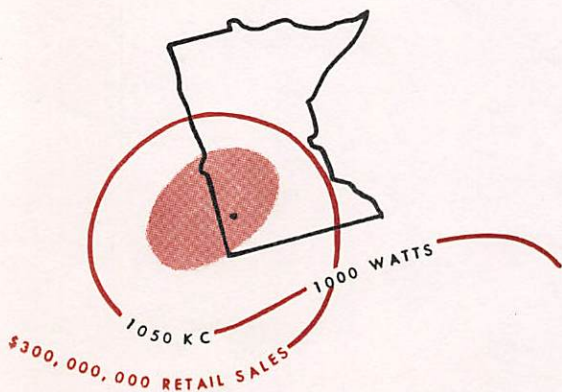

Mr. Maurice W. Nittler
Box 94
Geneva, Nebraska

June 10, 1955

Dear Mr. Nittler,

Your letter was gratefully received by Radio Station KLOH. A quick check showed that the music you recognized on the morning of June 8 had been played on the test program that ran from 12:00 to 5:00.

KLOH is a two-tower directional thousand watt station. The transmitter is manufactured by Raytheon and the studio equipment is by RCA.

KLOH will be on a regular daylight to dark schedule soon, and if you hear us then, please write again.