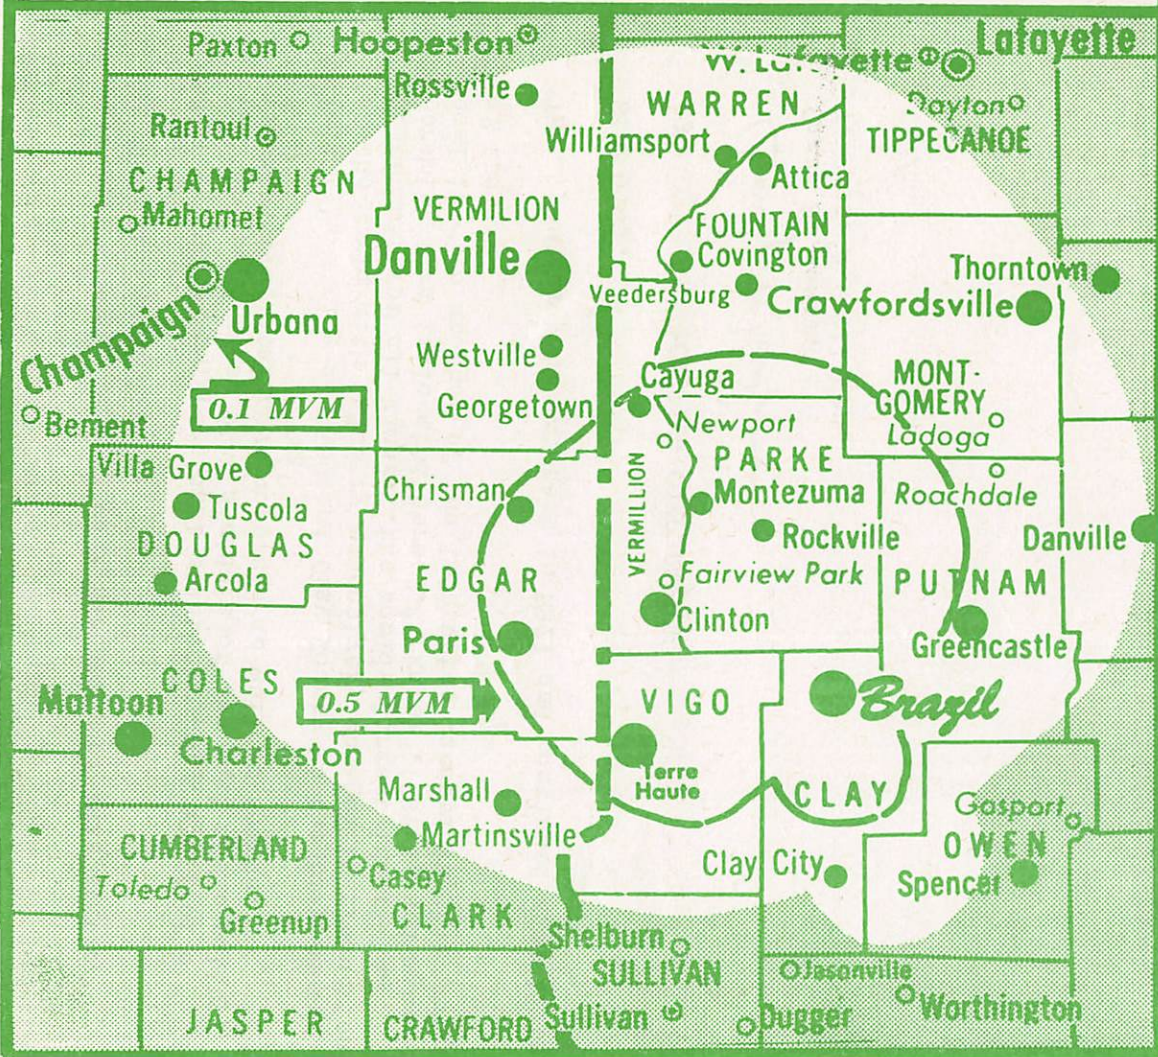

Brazil, Indiana!

PRINTED IN U.S.A.

WBZI

500 WATTS AT 1380 KC

Affiliated with

WBRN

Big Rapids, Mich.

WBZI

Western Indiana's Top Entertainment BRAZIL, INDIANA

WBZI Serves the Heartland of the Greater Wabash Valley, Scene of Great Industrial Expansion; Recreational and Sports Area Development and Many Long-Established Industries.

WBZI is 500 watt directional station, with a staff of 8 fulltime employees, with a middle of the road music policy, an extensive local news coverage as well as sports.

Brazil is a city of 8500 and Clay County is the clay center of the world with industry extensively engaged in production of ceramics of all kinds...the worlds largest industrial ceramics firm is located here..."Arkatex". Strip and mine coal is also another of the industries located in this part of Indiana.